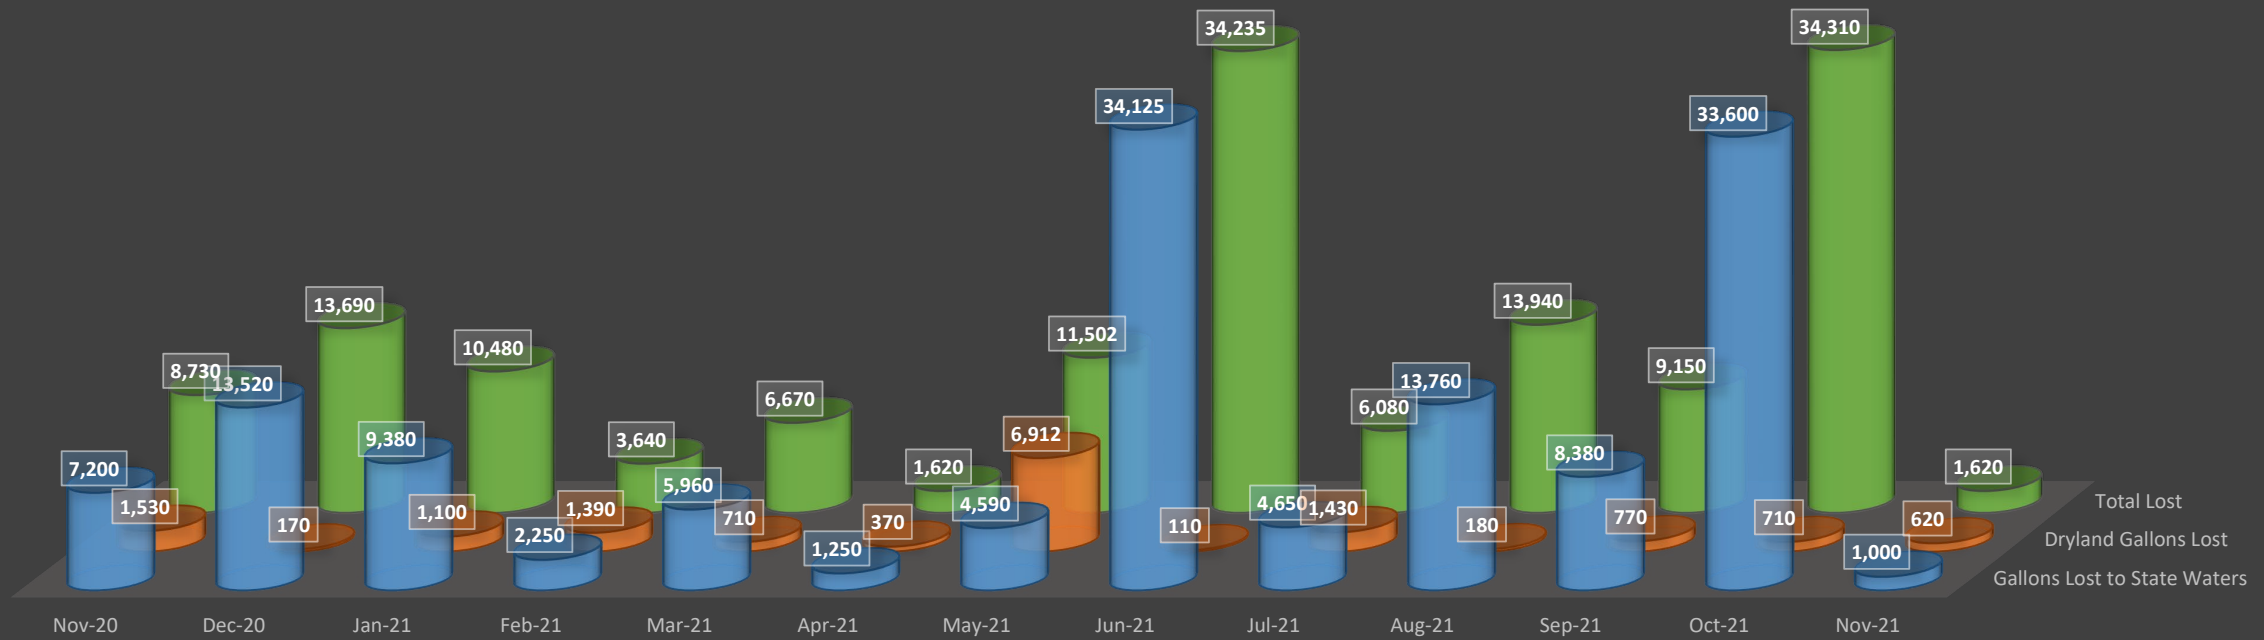

CCWS SYSTEM MAINTENANCE DIVISION SANITARY SEWER GALLONS LOST

■ Gallons Lost to State Waters ■ Dryland Gallons Lost ■ Total Lost

Total Lost
Dryland Gallons Lost
Gallons Lost to State Waters