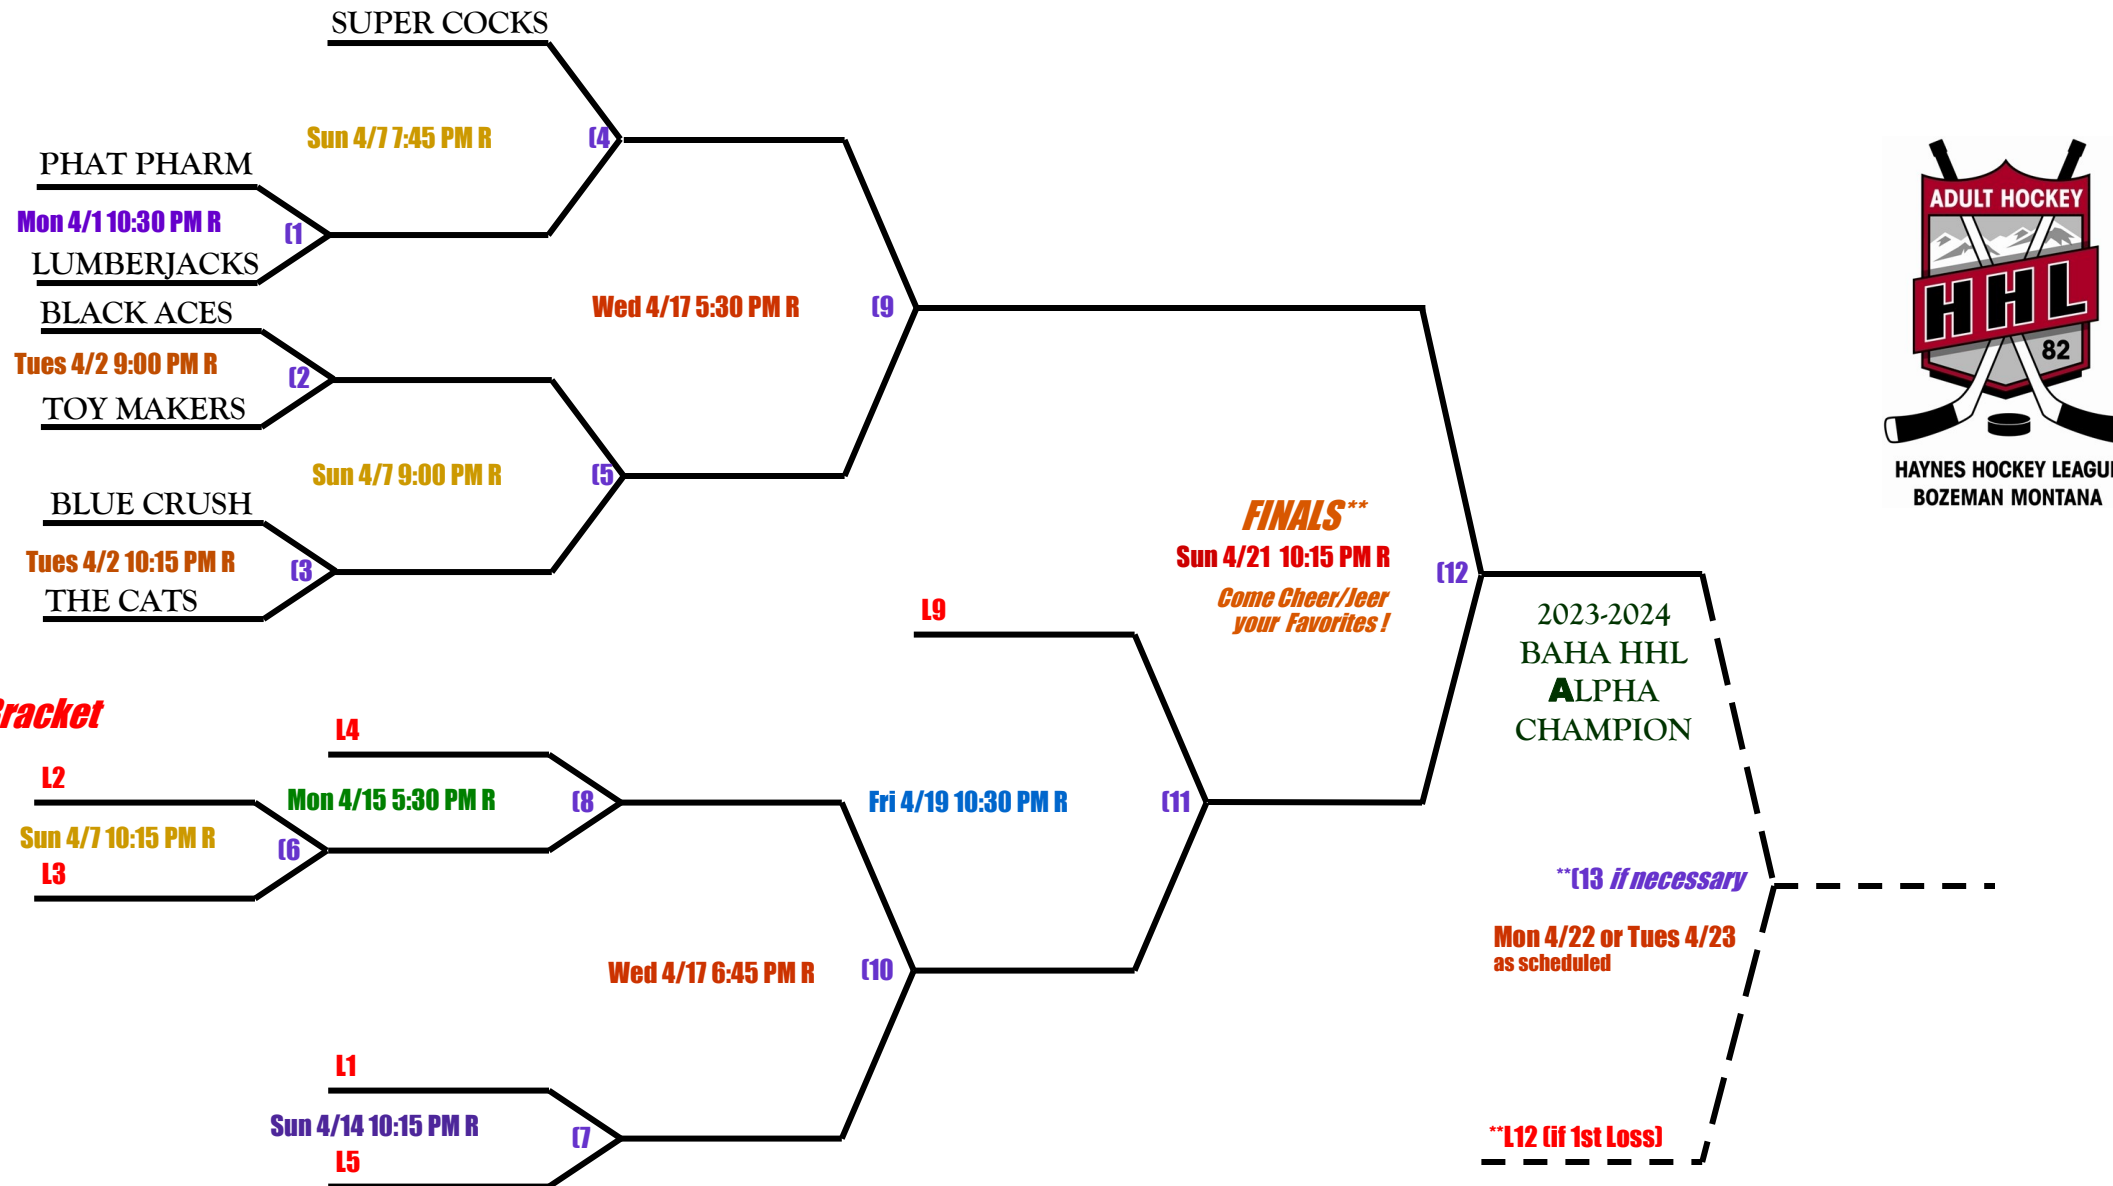

# 2024 BAHA ADULT ALPHA LEAGUE PLAYOFFS

- (7) Team Double Elimination Format - Lose twice\*\* and your team season is over!
- Initial team positions generally determined by regular season records.
- Regular season game rules apply, with NO team roster substitutions :  
(goalies sub OK with extenuating circumstances & commish approval).
- (3) 17 min. run time periods per game. (1) 2 min. time out allowed. Stop Time @ 3:00 min with tie or 1 goal differential.
- Tie-Breaker: 5 individual player shoot-out; sudden death any player (Oshie Rule) shoot-out as necessary.

## Winners' Bracket

NO PUNCHY

NOTE: See GallatinIce.org for open hockey/pick-up ice times. All online rink schedule posts are official in case of discrepancies.