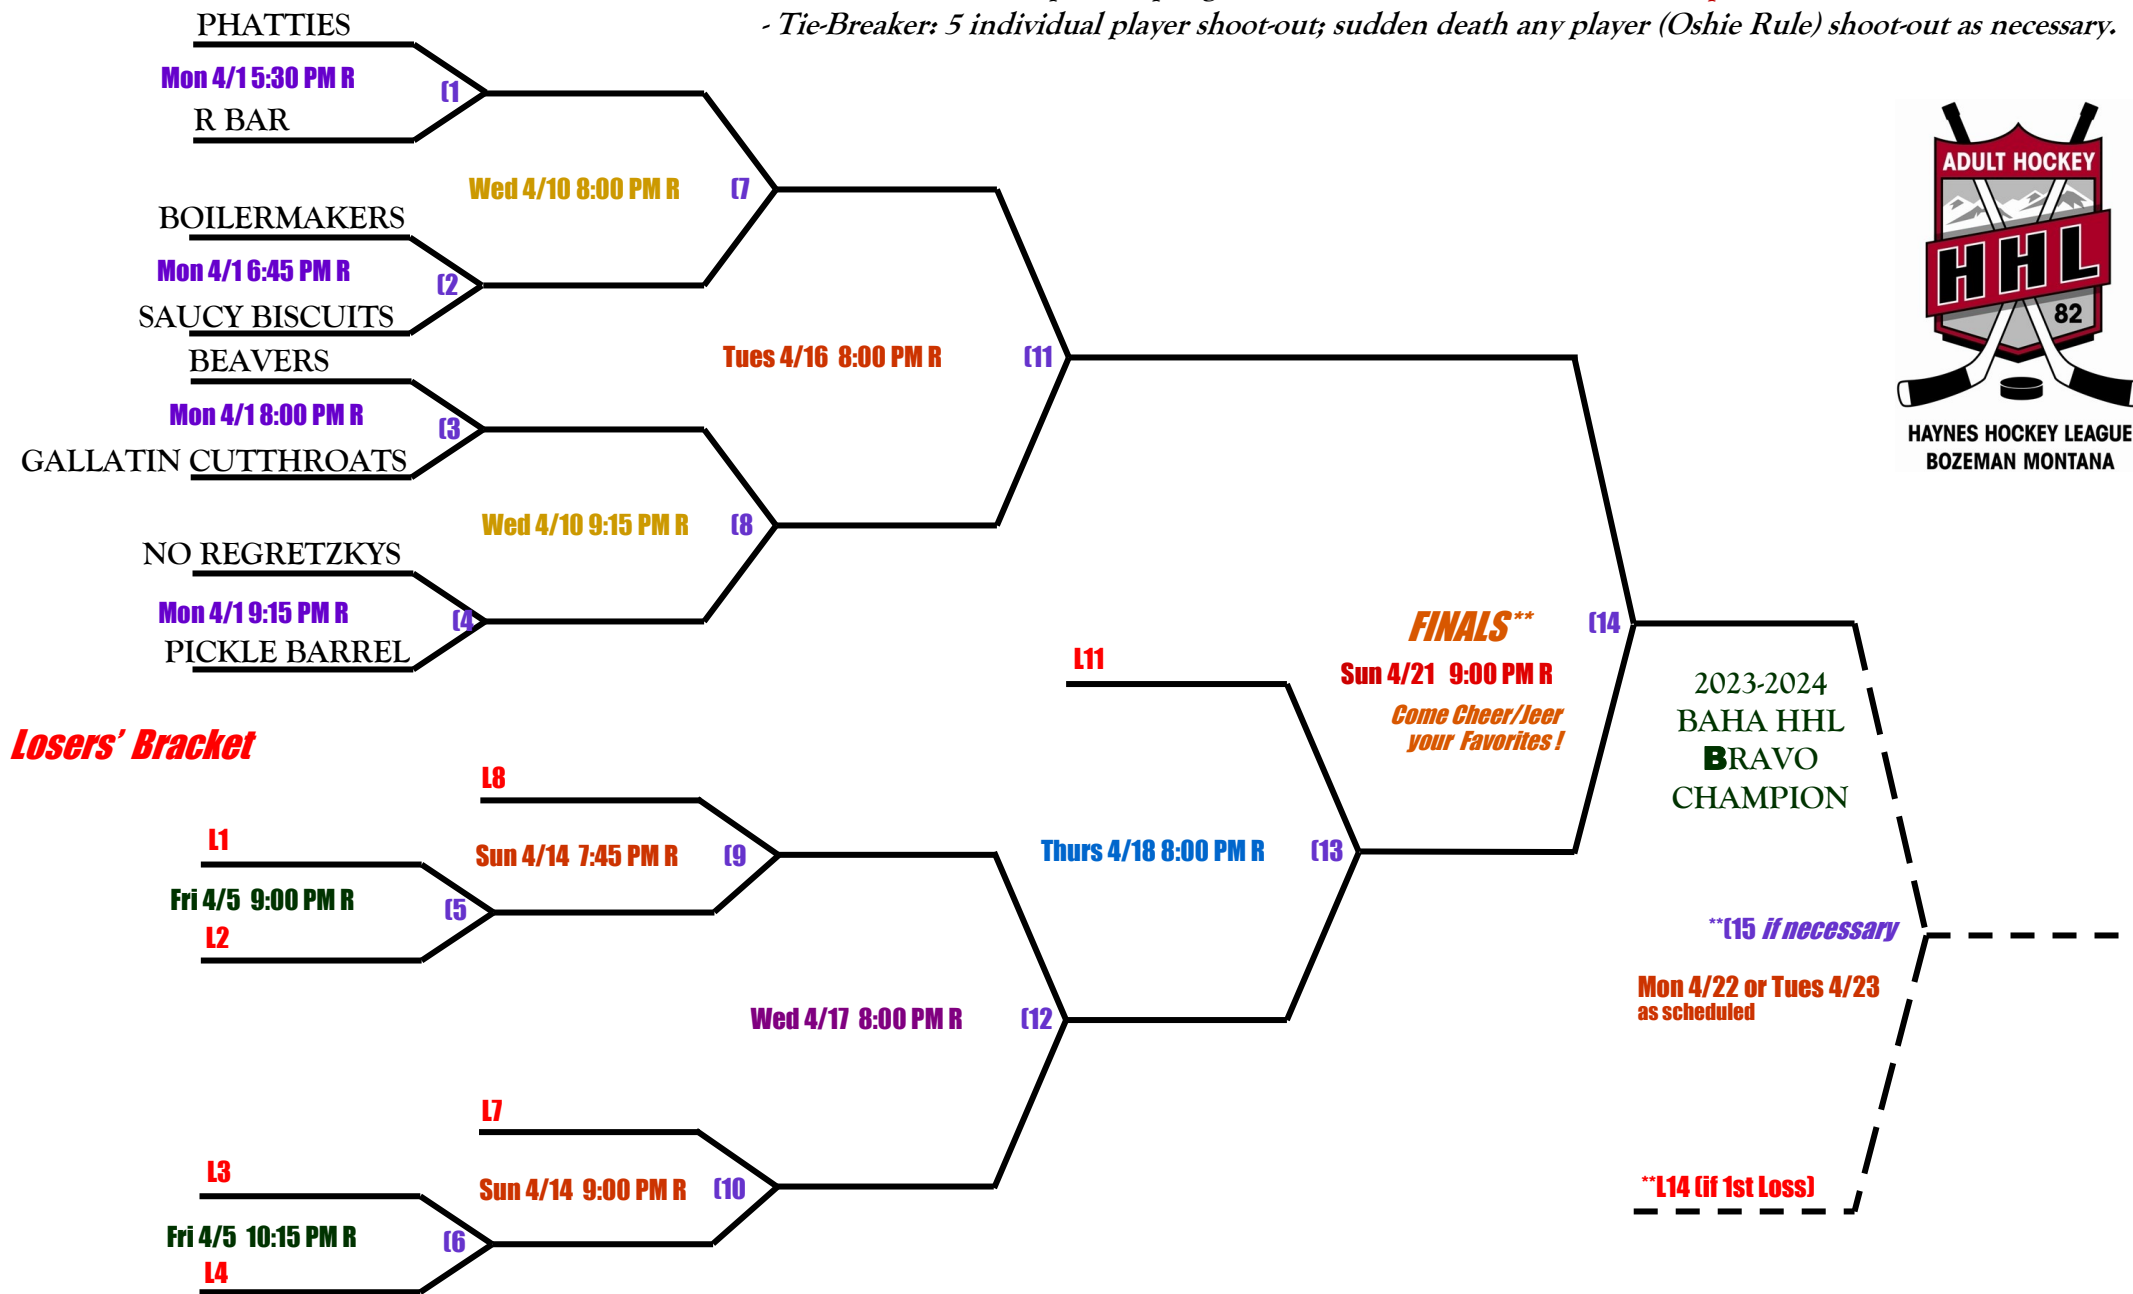

2024 BAHA ADULT BRAVO LEAGUE PLAYOFFS

- (8) Team Double Elimination Format - Lose twice** and your team season is over!
- Initial team positions generally determined by regular season records.
- Regular season game rules apply, with NO team roster substitutions :
(goalies sub OK with extenuating circumstances & commish approval).
- (3) 17 min. run time periods per game. (1) 2 min. time out allowed. Stop Time @ 3:00 min with tie or 1 goal differential.
- Tie-Breaker: 5 individual player shoot-out; sudden death any player (Oshie Rule) shoot-out as necessary.

Winners' Bracket

NO PUNCHY

NOTE: See GallatinIce.org for open hockey/pick-up ice times. All online rink schedule posts are official in case of discrepancies.