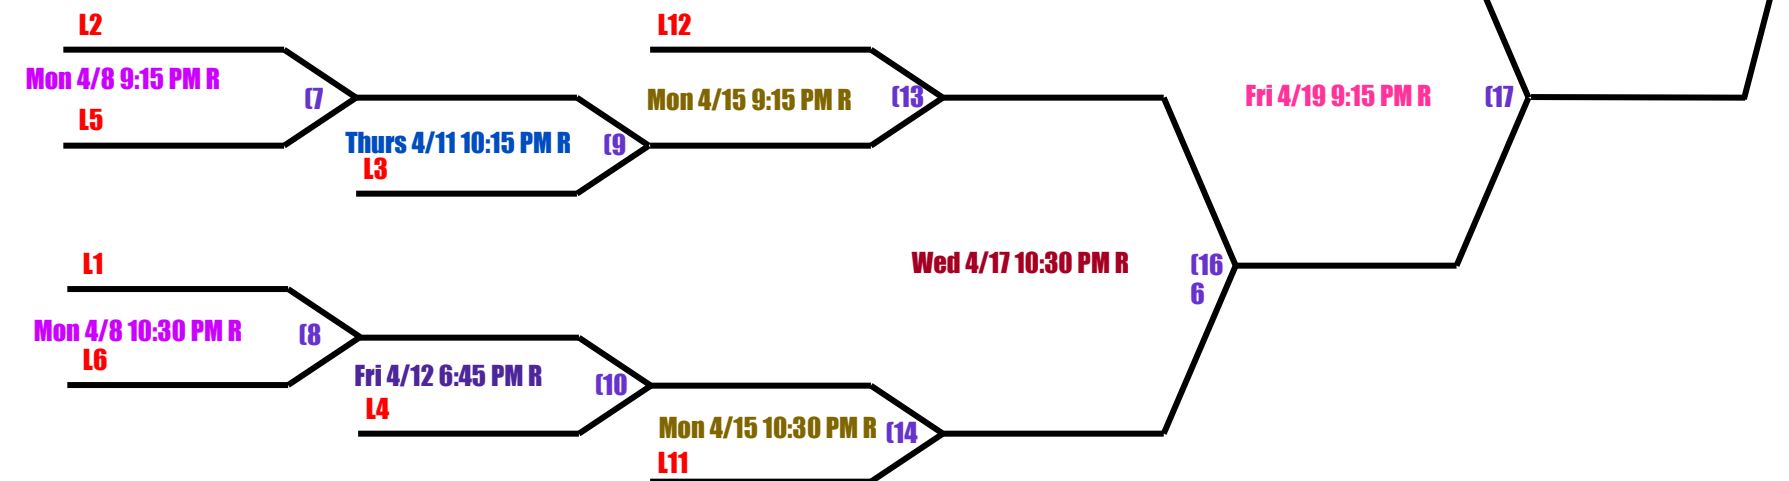

2024 BAHA ADULT DELTA LEAGUE PLAYOFFS

- (10) Team Double Elimination Format - Lose twice** and your team season is over!
- Initial team positions generally determined by regular season records.
- Regular season game rules apply, with NO team roster substitutions :
(goalies sub OK with extenuating circumstances & commish approval).
- (3) 17 min. run time periods per game. (1) 2 min. time out allowed. Stop Time @ 3:00 min with tie or 1 goal differential.
- Tie-Breaker: 5 individual player shoot-out; sudden death any player (Oshie Rule) shoot-out as necessary.

Winners' Bracket

Losers' Bracket

2023-2024
BAHA HHL
DELTA
CHAMPION

**L19 if necessary
Mon 4/22 or Tues 4/23
as scheduled

--- L18 (if 1st Loss)

NO PUNCHY

NOTE: See GallatinIce.org for open hockey/pick-up ice times. All online rink schedule posts are official in case of discrepancies.