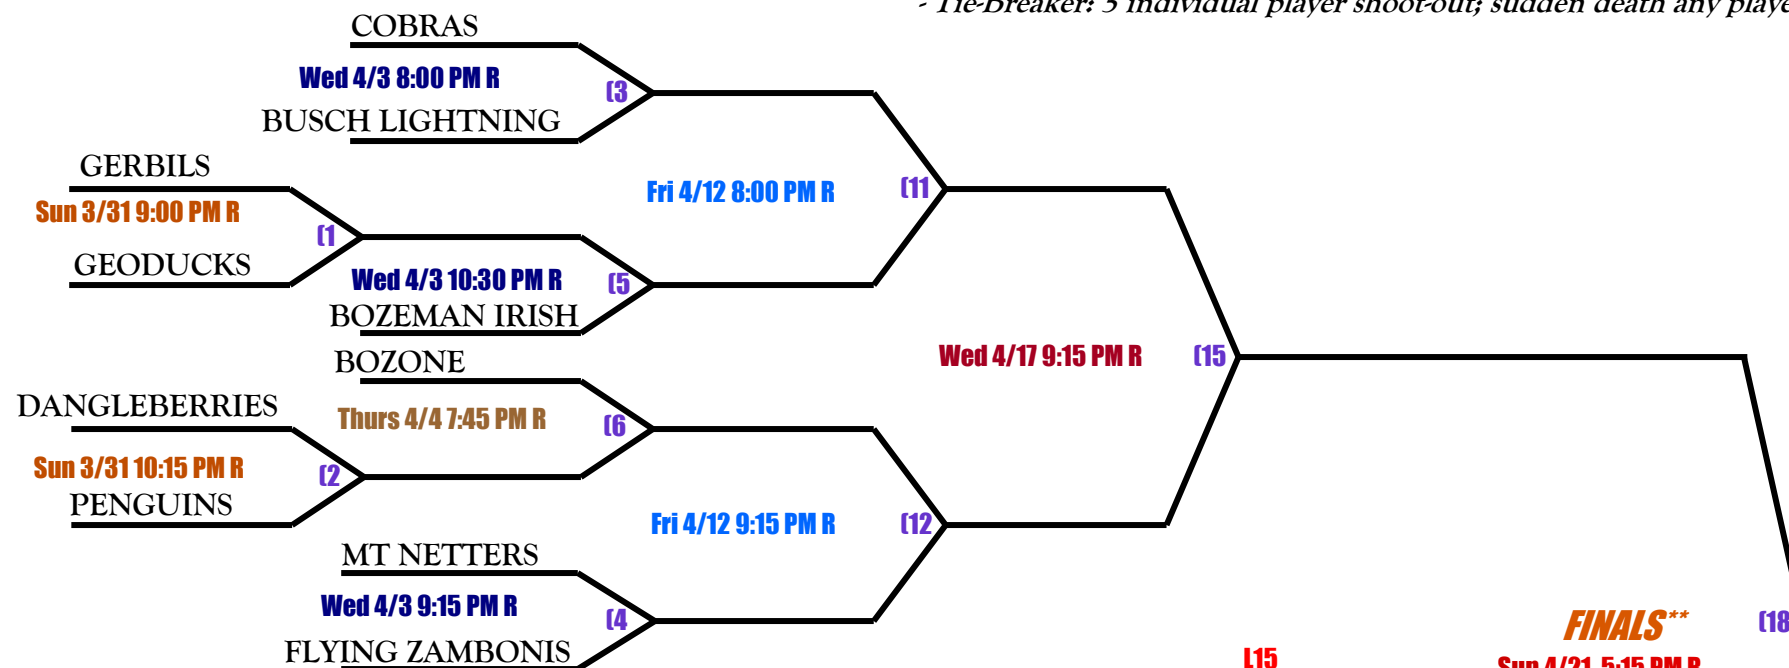

2024 BAHA ADULT DELTA LEAGUE PLAYOFFS

- (10) Team Double Elimination Format - Lose twice** and your team season is over!
- Initial team positions generally determined by regular season records.
- Regular season game rules apply, with NO team roster substitutions :
(goalies sub OK with extenuating circumstances & commish approval).
- (3) 17 min. run time periods per game. (1) 2 min. time out allowed. Stop Time @ 3:00 min with tie or 1 goal differential.
- Tie-Breaker: 5 individual player shoot-out; sudden death any player (Oshie Rule) shoot-out as necessary.

Winners' Bracket

Losers' Bracket

2023-2024
BAHA HHL
DELTA
CHAMPION

**L19 if necessary
Mon 4/22 or Tues 4/23
as scheduled

--- L18 (if 1st Loss)

NO PUNCHY

NOTE: See GallatinIce.org for open hockey/pick-up ice times. All online rink schedule posts are official in case of discrepancies.