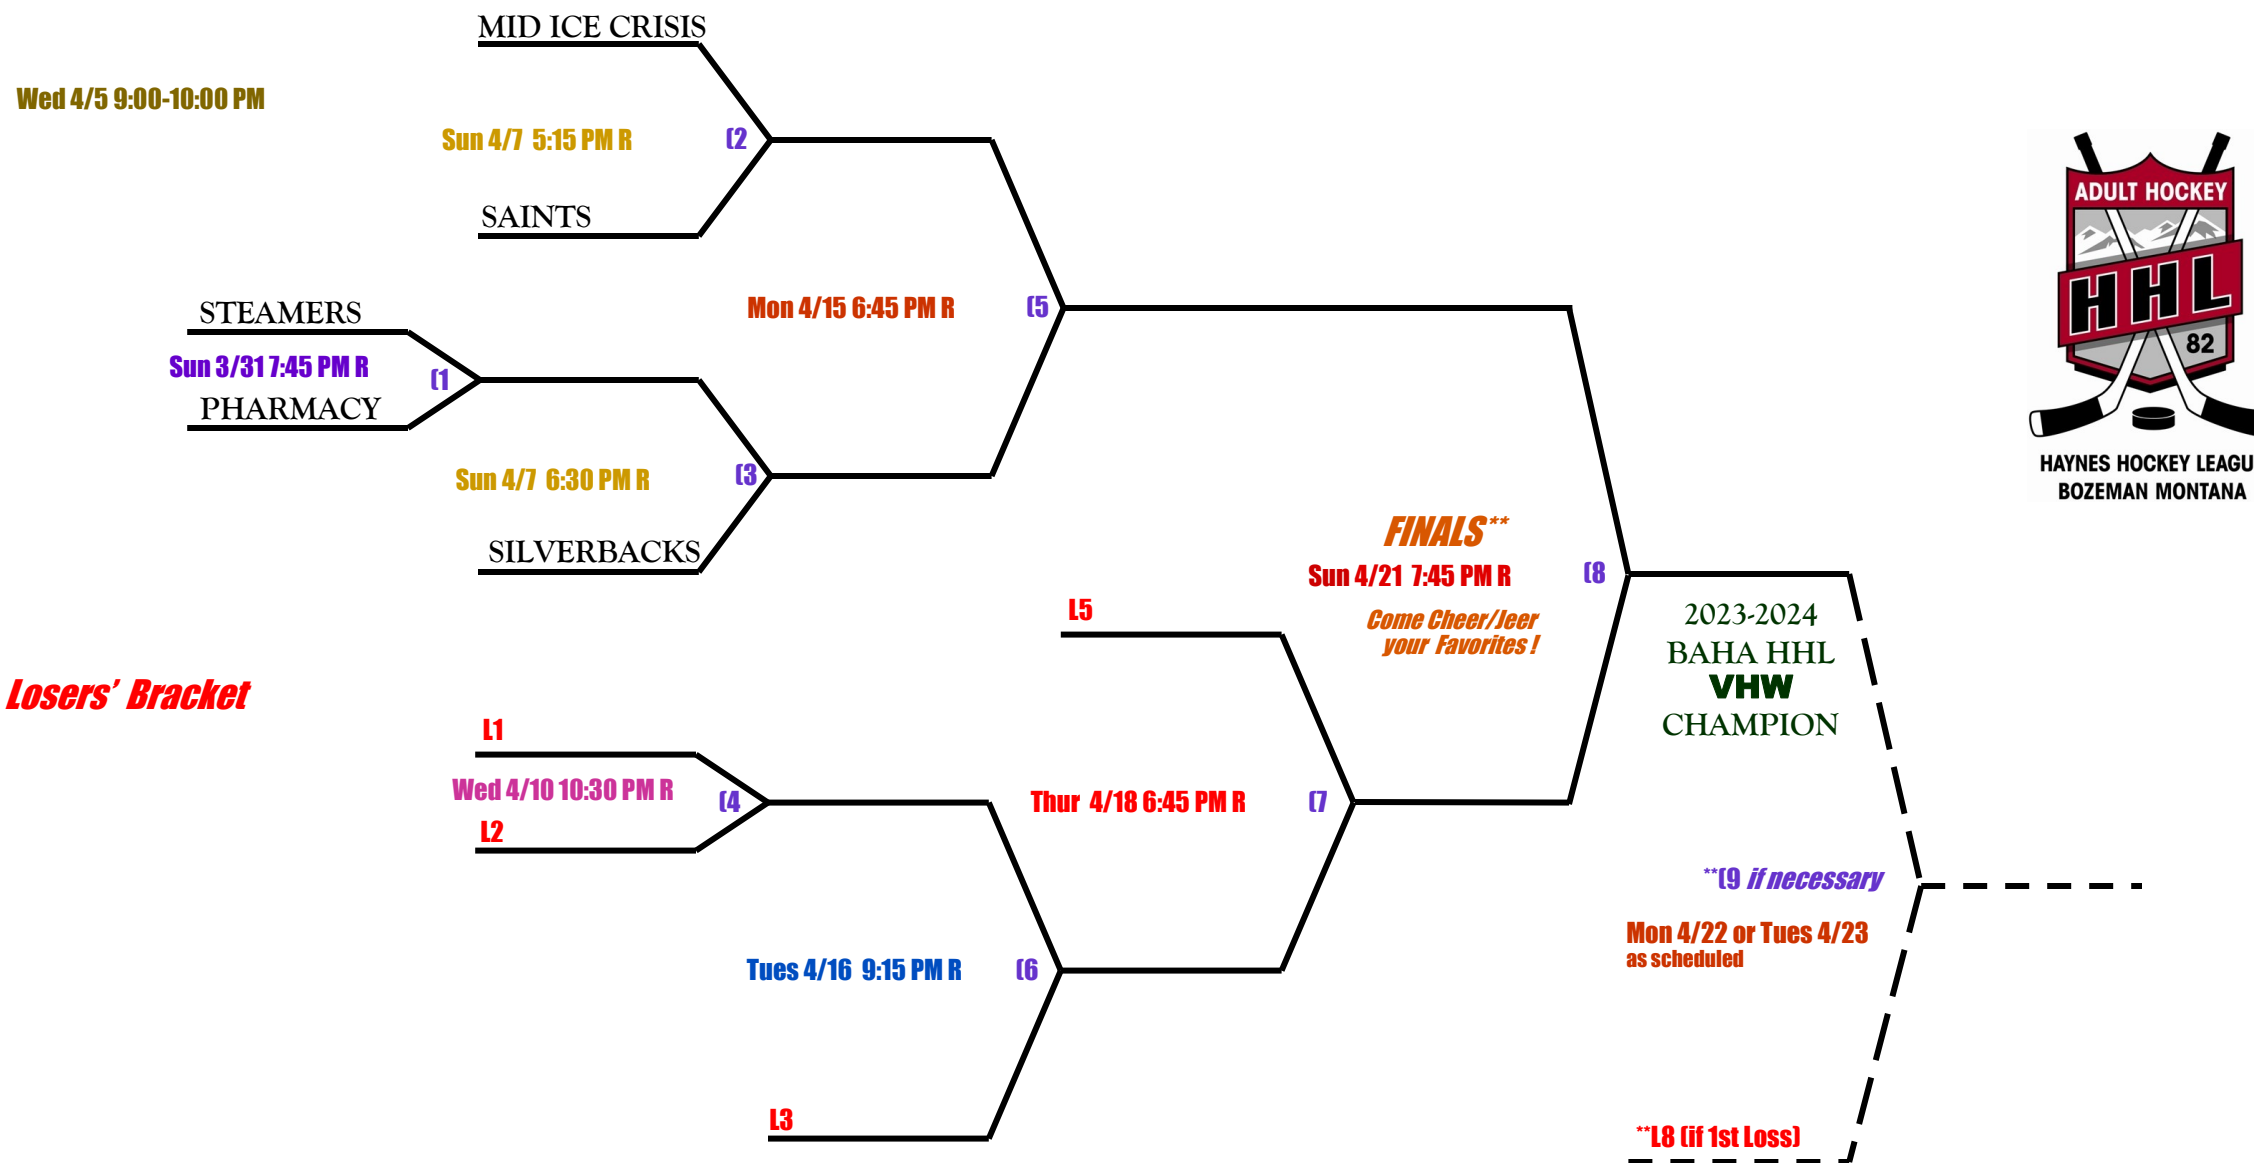

2024 BAHA ADULT **VHW** LEAGUE PLAYOFFS

- (5) Team Double Elimination Format - Lose twice** and your team season is over!
- Initial team positions generally determined by regular season records.
- Regular season game rules apply, with NO team roster substitutions :
(goalies sub OK with extenuating circumstances & commish approval).
- (3) 17 min. run time periods per game. (1) 2 min. time out allowed. Stop Time @ 3:00 min with tie or 1 goal differential.
- Tie-Breaker: 5 individual player shoot-out; sudden death any player (Oshie Rule) shoot-out as necessary.

Winners' Bracket

NO PUNCHY

NOTE: See GallatinIce.org for open hockey/pick-up ice times. All online rink schedule posts are official in case of discrepancies.