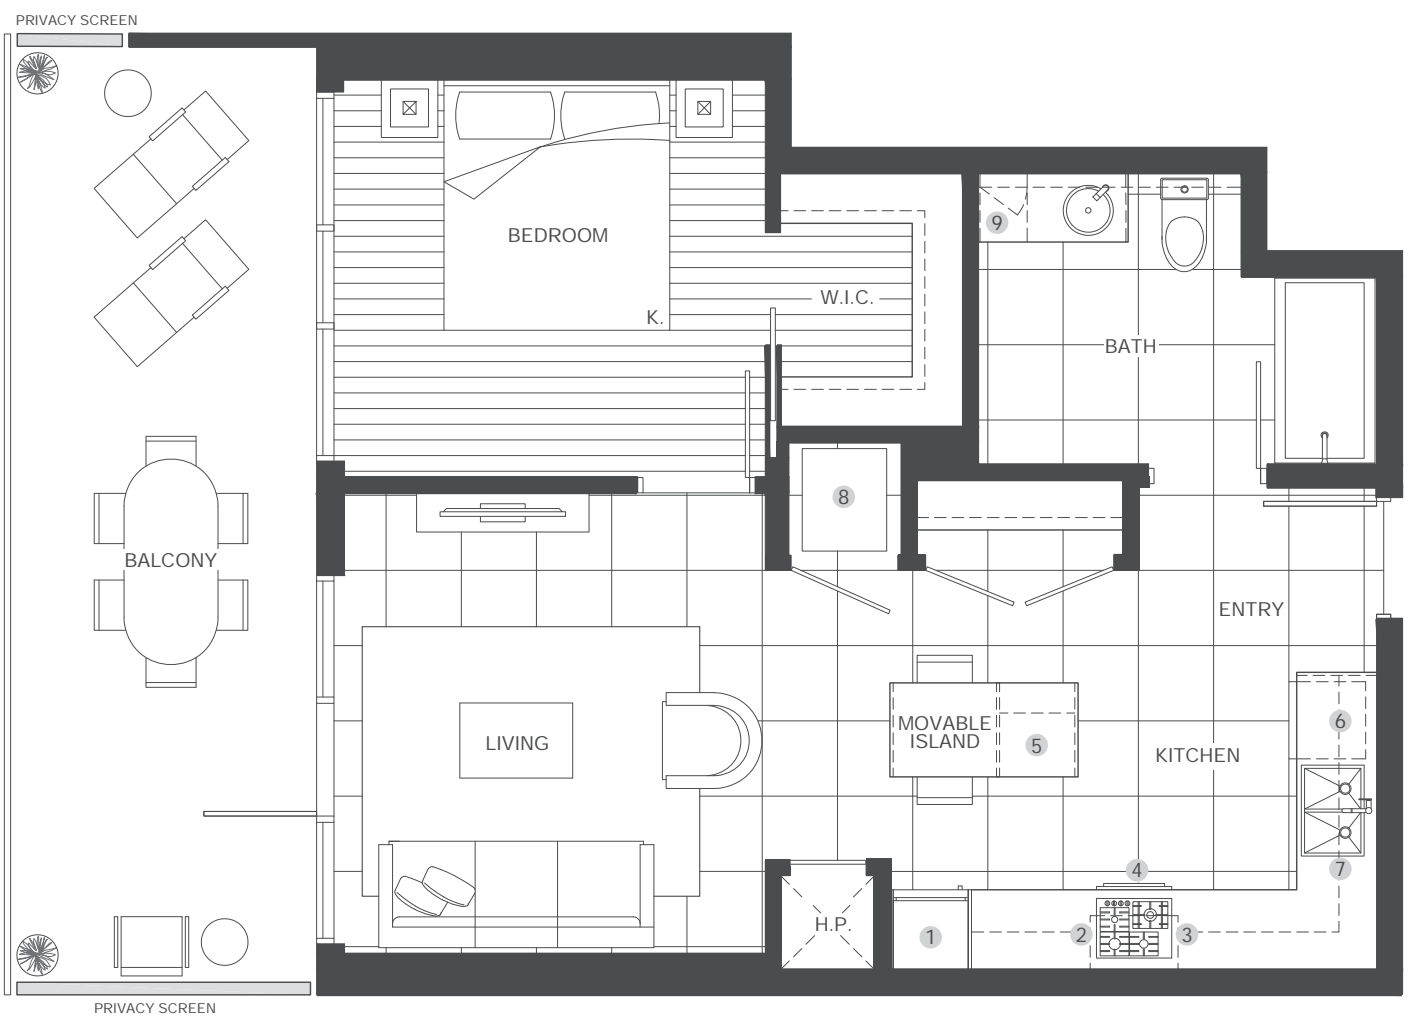

HOPE + FLOWER

PLAN B17

HOPE

1 BEDROOM + 1 BATH
 UNIT: 3712
 647 sq ft

FEATURES LIST:

- | | |
|-----------------------------|--|
| 1. 24" Integrated Fridge | 6. Integrated Dishwasher |
| 2. 4 Burner Gas Cooktop | 7. Push Button Sink Disposal |
| 3. Ducted Hood Fan | 8. High-Efficiency Full Size Ducted Washer and Dryer |
| 4. Convection Built in Oven | 9. Hidden Medicine Cabinet |
| 5. Microwave | |

37th Floor

The floorplans, square footage, dimensions, design and configuration of the strata lots and project are approximate and/or artist's interpretation only and may differ from what is shown. Final dimensions, square footage, and configuration shall be determined by the final strata plans. Final floorplans may be the mirror image of the floorplans shown above. Refer to architectural drawings. The developer reserves the right to make changes without notice to the floorplans, ceiling heights, project design, landscaping plans, appliances, specifications, and features. E.&O.E.