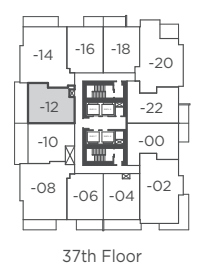

HOPE + FLOWER

PLAN B17

HOPE

1 BEDROOM + 1 BATH
 UNIT: 3712
 647 sq ft

FEATURES LIST:

- | | |
|-----------------------------|--|
| 1. 24" Integrated Fridge | 6. Integrated Dishwasher |
| 2. 4 Burner Gas Cooktop | 7. Push Button Sink Disposal |
| 3. Ducted Hood Fan | 8. High-Efficiency Full Size Ducted Washer and Dryer |
| 4. Convection Built in Oven | 9. Hidden Medicine Cabinet |
| 5. Microwave | |

37th Floor

The floorplans, square footage, dimensions, design and configuration of the strata lots and project are approximate and/or artist's interpretation only and may differ from what is shown. Final dimensions, square footage, and configuration shall be determined by the final strata plans. Final floorplans may be the mirror image of the floorplans shown above. Refer to architectural drawings. The developer reserves the right to make changes without notice to the floorplans, ceiling heights, project design, landscaping plans, appliances, specifications, and features. E.&O.E.