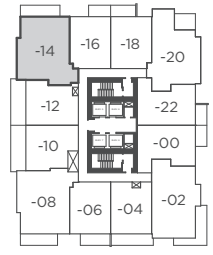

HOPE + FLOWER

PLAN D16

2 BEDROOM + 2 BATH
 UNIT: 3714
 1,059 sq ft

HOPE

FEATURES LIST:

- | | |
|-----------------------------|------------------------------------------------------|
| 1. 24" Integrated Fridge | 6. Integrated Dishwasher |
| 2. 5 Burner Gas Cooktop | 7. Push Button Sink Disposal |
| 3. Ducted Hood Fan | 8. High-Efficiency Full Size Ducted Washer and Dryer |
| 4. Convection Built in Oven | 9. Hidden Medicine Cabinet |
| 5. Microwave | 10. Pantry |

The floorplans, square footage, dimensions, design and configuration of the strata lots and project are approximate and/or artist's interpretation only and may differ from what is shown. Final dimensions, square footage, and configuration shall be determined by the final strata plans. Final floorplans may be the mirror image of the floorplans shown above. Refer to architectural drawings. The developer reserves the right to make changes without notice to the floorplans, ceiling heights, project design, landscaping plans, appliances, specifications, and features. E.&O.E.