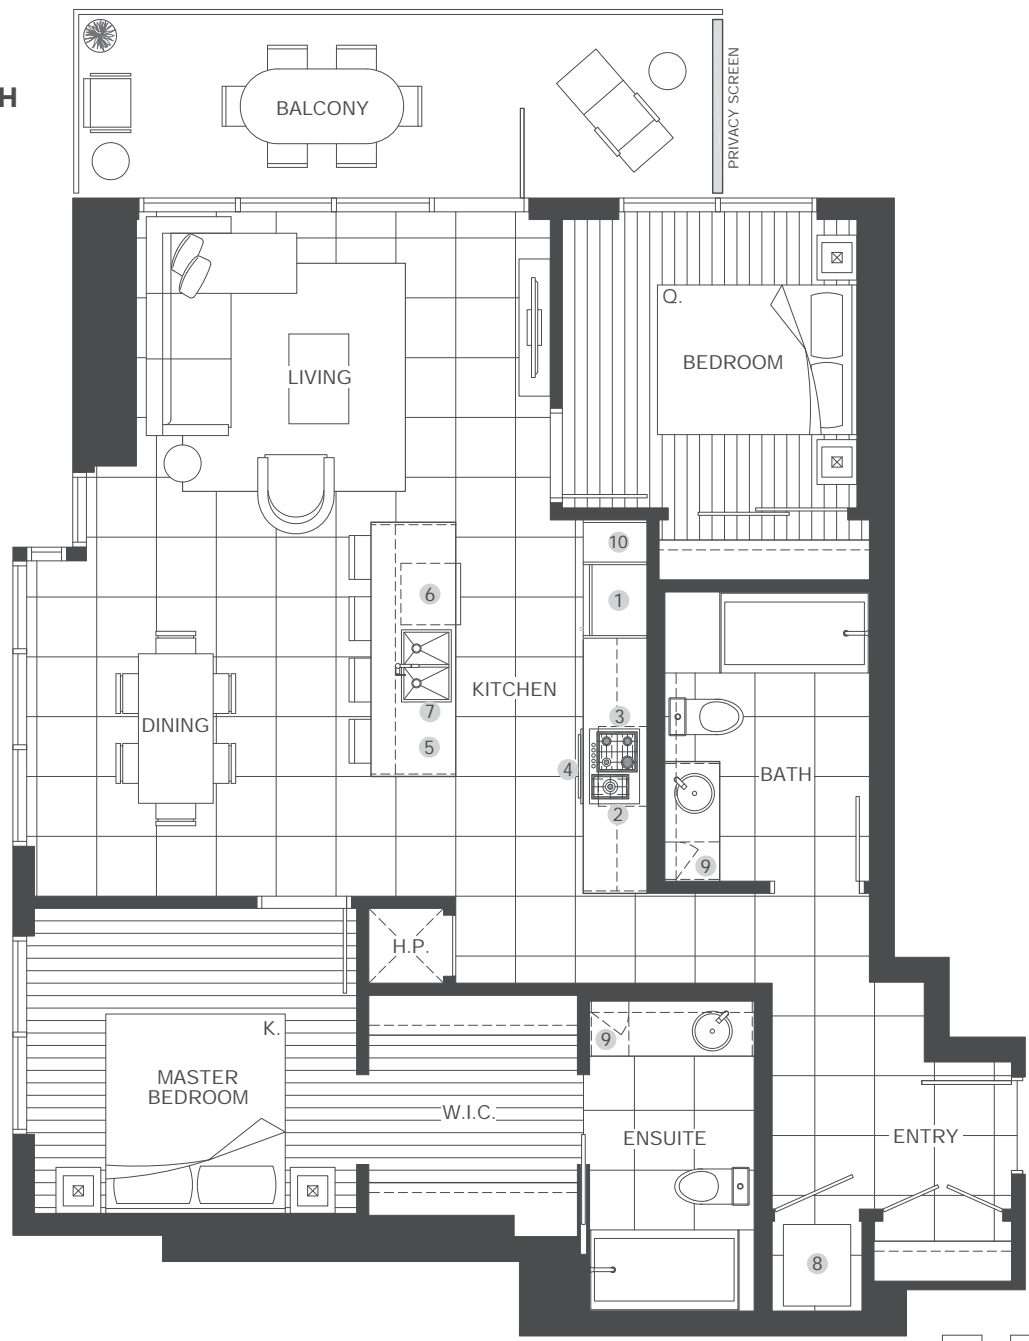

HOPE + FLOWER

PLAN D16

2 BEDROOM + 2 BATH
 UNIT: 3714
 1,059 sq ft

HOPE

FEATURES LIST:

- | | |
|-----------------------------|------------------------------------------------------|
| 1. 24" Integrated Fridge | 6. Integrated Dishwasher |
| 2. 5 Burner Gas Cooktop | 7. Push Button Sink Disposal |
| 3. Ducted Hood Fan | 8. High-Efficiency Full Size Ducted Washer and Dryer |
| 4. Convection Built in Oven | 9. Hidden Medicine Cabinet |
| 5. Microwave | 10. Pantry |

The floorplans, square footage, dimensions, design and configuration of the strata lots and project are approximate and/or artist's interpretation only and may differ from what is shown. Final dimensions, square footage, and configuration shall be determined by the final strata plans. Final floorplans may be the mirror image of the floorplans shown above. Refer to architectural drawings. The developer reserves the right to make changes without notice to the floorplans, ceiling heights, project design, landscaping plans, appliances, specifications, and features. E.&O.E.