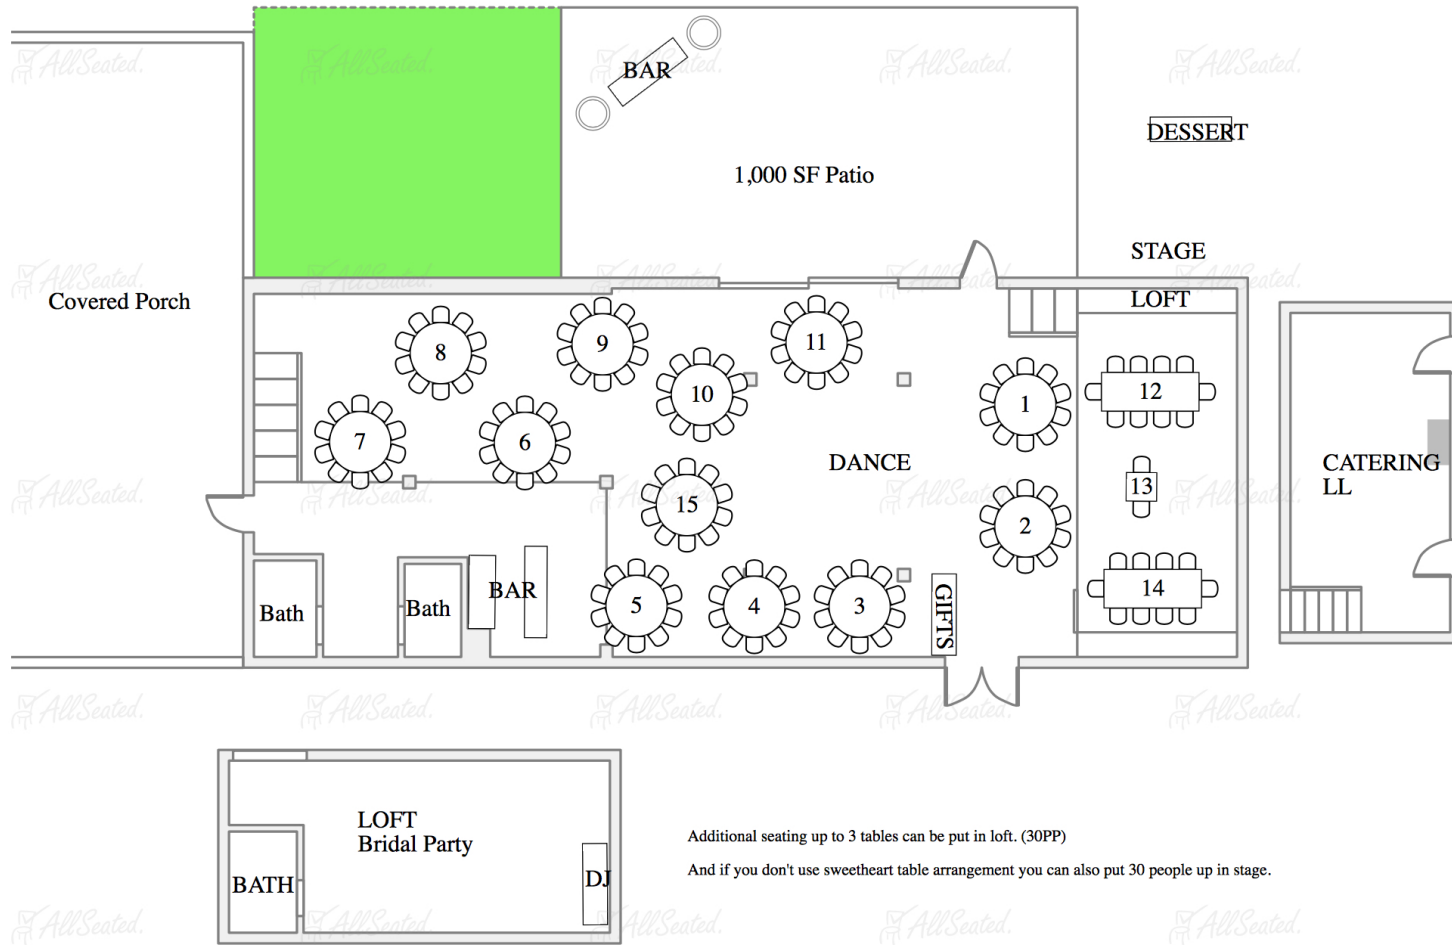

6' Rounds  
Shows 10 people per table.  
5' Rounds can also fit 10

Additional seating up to 3 tables can be put in loft. (30PP)  
And if you don't use sweetheart table arrangement you can also put 30 people up in stage.

Default - Feb 22, 2020

Kalero Vineyard - Heartstone Barn at Kalero  
Default

Powered by