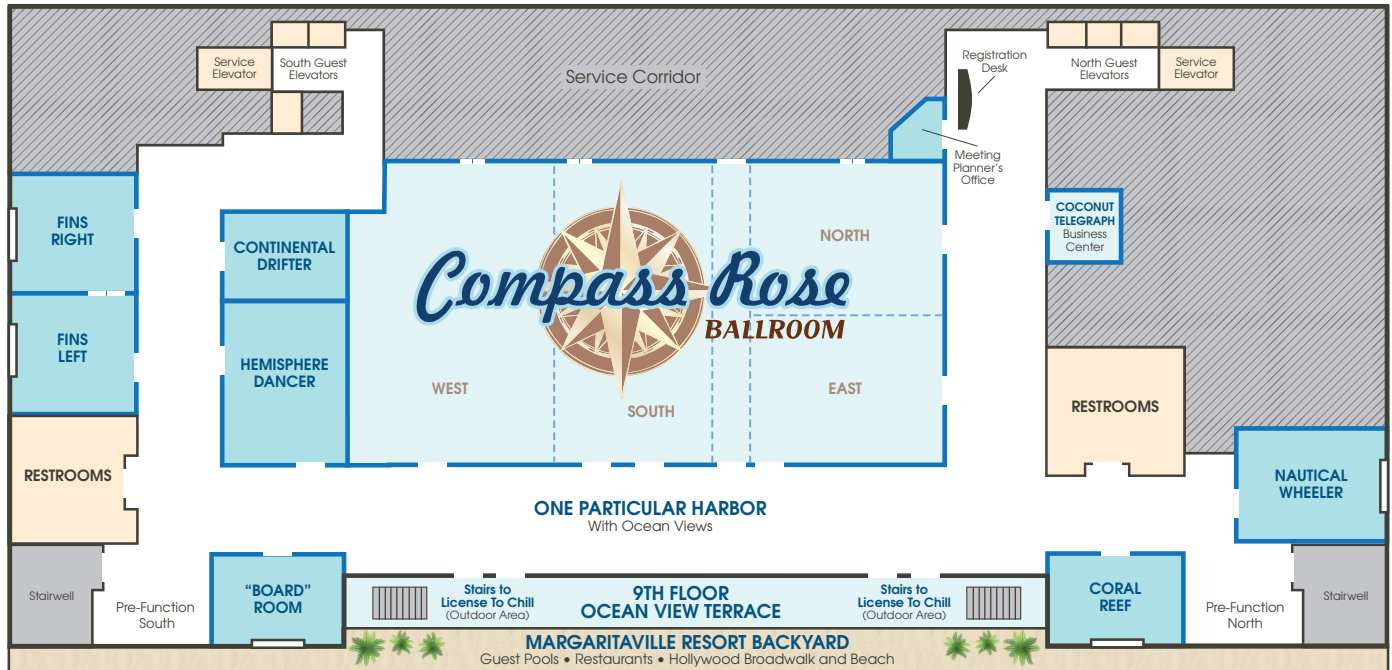

Oceanfront Elegance

- The Compass Rose Ballroom
- One Particular Harbor - The Ballroom Pre-Function Reception Space
- JWB Prime Steak and Seafood
- The License to Chill 11th Floor Outdoor Venue
- Coral Reef Room

Weddings and Social Events FLOOR PLAN

.....

Margaritaville Hollywood Beach Resort
1111 North Ocean Drive
Hollywood, FL • 33019

9th Floor Weddings and Social Events Floor Plan

Capacity Chart

ROOM NAME	SPACE	CEILING	SIZE	BANQUET	BANQUET WITH DANCE FLOOR	COCKTAIL	THEATRE
Compass Rose Ballroom	10,035 Sq. Ft.	18 Ft.	142 x 72 Ft.	770	560	1,000	850
Compass Rose West	3,339 Sq. Ft.	18 Ft.	49 x 72 Ft.	230	160	350	350
Compass Rose South	2,736 / 3,384 Sq. Ft.	18 Ft.	38 / 47 x 72 Ft.	180	150	300	300
Compass Rose North	1,656 / 1,980 Sq. Ft.	18 Ft.	46 / 55 x 36 Ft.	120	70	150	150
Compass Rose East	1,656 / 1,980 Sq. Ft.	18 Ft.	46 / 55 x 36 Ft.	120	70	150	150
Compass Rose West & South	6,723 Sq. Ft.	18 Ft.	95 x 72 Ft.	400	300	600	600
Compass Rose East & North	3,312 / 3,960 Sq. Ft.	18 Ft.	46 / 55 x 72 Ft.	240	170	400	400
Compass Rose North, East & South	6,624 Sq. Ft.	18 Ft.	92 x 72 Ft.	480	320	650	564
Nautical Wheeler	980 Sq. Ft.	11 Ft.	35 x 28 Ft.	50	30	90	70
Coral Reef	620 Sq. Ft.	11 Ft.	31 x 20 Ft.	40	20	30	55
"Board" Room	620 Sq. Ft.	11 Ft.	31 x 20 Ft.	-	-	-	-
Fins Left	840 Sq. Ft.	11 Ft.	28 x 30 Ft.	50	32	85	60
Fins Right	840 Sq. Ft.	11 Ft.	28 x 30 Ft.	50	32	85	60
Continental Drifter	600 Sq. Ft.	11 Ft.	30 x 20 Ft.	30	24	50	50
Hemisphere Dancer	1,170 Sq. Ft.	11 Ft.	30 x 39 Ft.	70	50	115	100
One Particular Harbour	8,825 Sq. Ft.	-	-	-	-	450	-
License to Chill (Outdoor Area)	7,020 Sq. Ft.	-	120 x 78 Ft.	360	-	700	-
License to Chill - North or South (Outdoor Area)	3,510 Sq. Ft. Each	-	60 x 78 Ft.	180	-	350	250

MARGARITAVILLE[®]

Beach Resort

HOLLYWOOD BEACH, FL.

License to Chill Rooftop Terrace
Floor Plan – Weddings & Social Events

Margaritaville Hollywood Beach Resort
1111 North Ocean Drive
Hollywood, FL • 33019