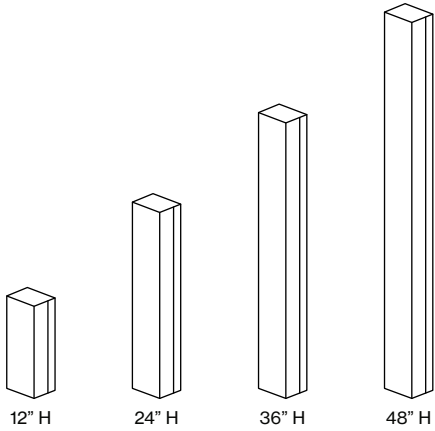

# Four Fixture Options

LA2 COLLECTION

AVAILABLE SIZES All modules are 48" in Width and 4" in Depth

### 1 DIAMETER / FIN CONFIGURATION All modules are 5"W x 4"D

- 12H 12" HEIGHT
- 24H 24" HEIGHT
- 36H 36" HEIGHT
- 48H 48" HEIGHT