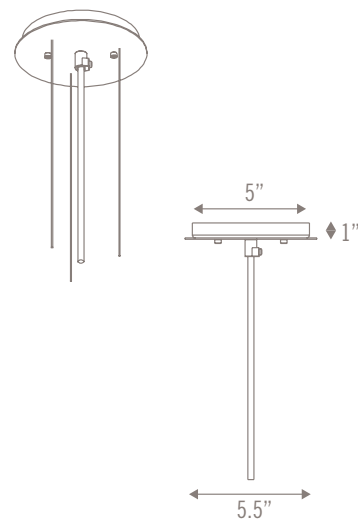

CEILING HARDWARE

Cables to Ceiling

4770 OHIO AVE SOUTH, SUITE A
SEATTLE, WA 98134
lightart.com