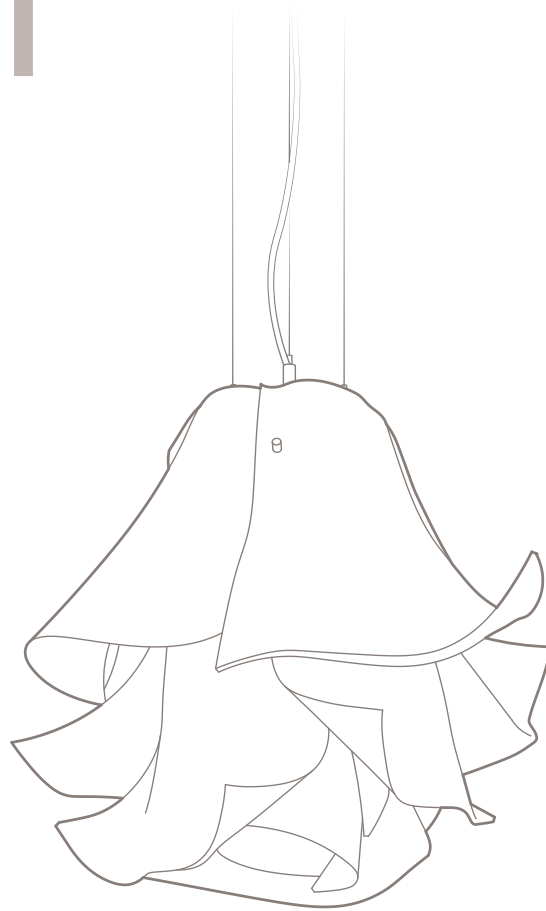

ELEMENTS PENDANT

COLLECTION

SPECIFICATIONS

Elements Pendant in Sable & Linen White

ELEMENTS PENDANT

As shown

STANDARD DIMENSIONS

Custom options available

16" Dia x 16"H

MATERIALS

1/8" 3form Varia EcoResin

Translucent Suede Varia Diffuser

LIGHTING

Dimmable 9W LED A19 Lamp

E26 base, 3000K, 120V

81 CRI light source

HARDWARE

5" Dia canopy and dress plate mounts to standard junction box (provided by others)

3/64" stainless steel cables to canopy

Adjustable 24"-96" suspension

White power cord to canopy

STANDARDS

4-6 week lead time

UL Listed

250+ 3form material options

5 year limited warranty

Contact for custom material pricing

4770 OHIO AVE SOUTH, SUITE A
SEATTLE, WA 98134
lightart.com

ELEMENTS PENDANT

COLLECTION

SPECIFICATIONS