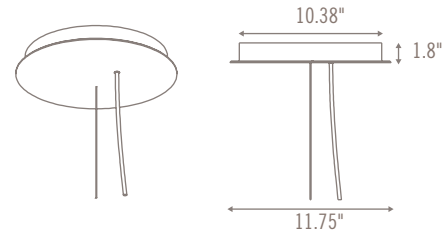

PIVOT LINEAR

FIVE X PIVOT LINEAR OVERVIEW

STANDARD DIMENSIONS

Custom options available

PIVOT LINEAR 01

96"L x 8"W x 7"H

PIVOT LINEAR 03

112"L x 8"W x 15"H

Hundreds of colors available!

Contact us for samples and more information.

CANOPY / DRESS PLATE FINISH OPTIONS

STANDARD

White/ White

BY REQUEST

Silver/Silver Black/Black

CEILING HARDWARE

Cables to Canopy

**Canopies can be recessed*

Last Update: September 14, 2021

align People Product Planet