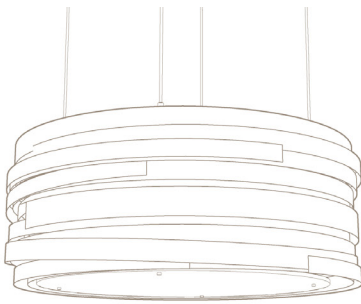

Removable powder coated lid

8" Dia canopy and dress plate mounts to
standard junction box (provided by others)

3/64" stainless steel cables to ceiling

Adjustable 24"-96" suspension

White power cord to canopy

STANDARDS

4-6 week lead time

250+ 3form material options

5 year limited warranty

Contact for custom material pricing

4770 OHIO AVE SOUTH, SUITE A
SEATTLE, WA 98134
lightart.com

BASKET FIXTURE

COLLECTION

SPECIFICATIONS

ROUND

22" Dia x 16" H

BOX

22" L x 22" W x 16" H

RECTANGLE

22" L x 44" W x 16" H

STOCK SHADE MATERIALS