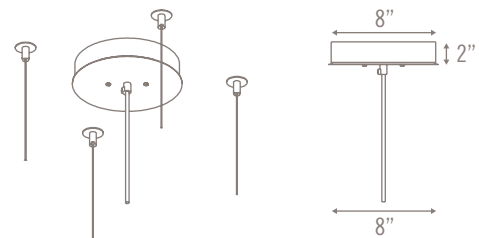

MATERIAL OPTIONS

Hundreds of colors available!

Contact us for samples and more information.

CANOPY & DRESS PLATE FINISH OPTIONS

White Canopy & White Dress Plate standard

BY REQUEST

CEILING HARDWARE

Cables to Ceiling