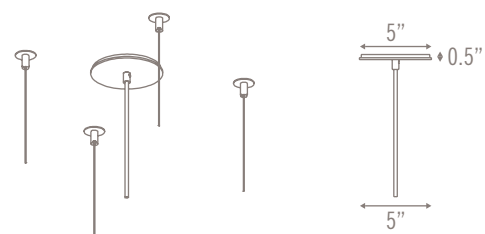

4770 OHIO AVE SOUTH, SUITE A
SEATTLE, WA 98134
lightart.com