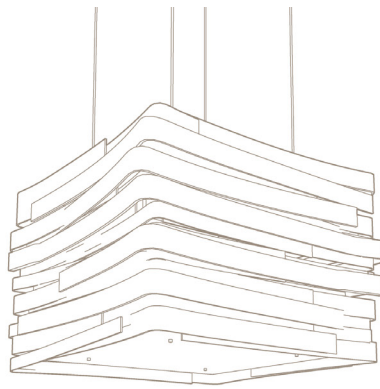

STANDARDS

4-6 week lead time

250+ 3form material options

5 year limited warranty

Contact for custom material pricing

4770 OHIO AVE SOUTH, SUITE A
SEATTLE, WA 98134
lightart.com

BASKET FIXTURE

COLLECTION

SPECIFICATIONS

ROUND

22" Dia x 16" H

BOX

22" L x 22" W x 16" H

RECTANGLE

22" L x 44" W x 16" H

STOCK SHADE MATERIALS