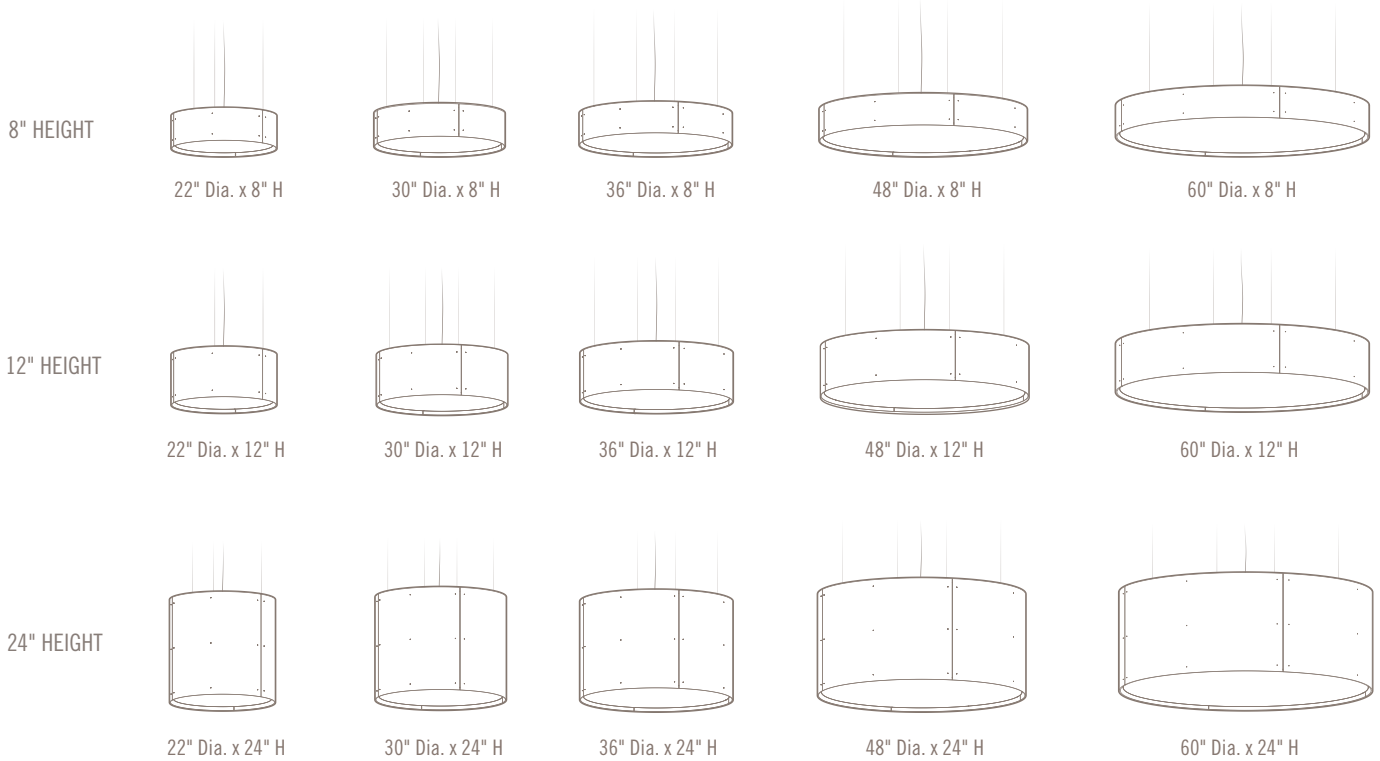

I/O DRUM

I/O DRUM FIXTURE OPTIONS

RENDERINGS AND DIMENSIONS

SHADE COLOR OPTIONS

3FORM VARIA ECORESIN

*Materials shown lit (left) and unlit (right)

*Lead times subject to change

MATERIAL OPTIONS

Hundreds of colors available!

Contact us for samples and more information.

CANOPY / DRESS PLATE FINISH OPTIONS

STANDARD

BY REQUEST

CEILING HARDWARE

Cables to Ceiling