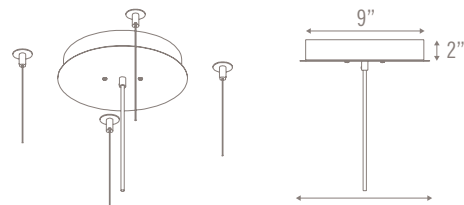

Silver/Silver

Black/Black

CEILING HARDWARE

Cables to Ceiling

22" DRUM

ALL OTHER SIZES

Declare.

Red List Free
Ingredients