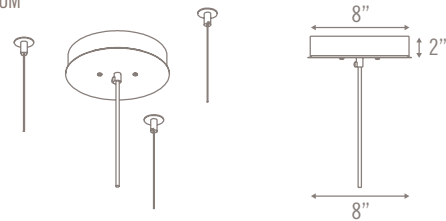

Silver/Silver

Black/Black

CEILING HARDWARE

Cables to Ceiling

22" DRUM

ALL OTHER SIZES

Declare.

Red List Free
Ingredients