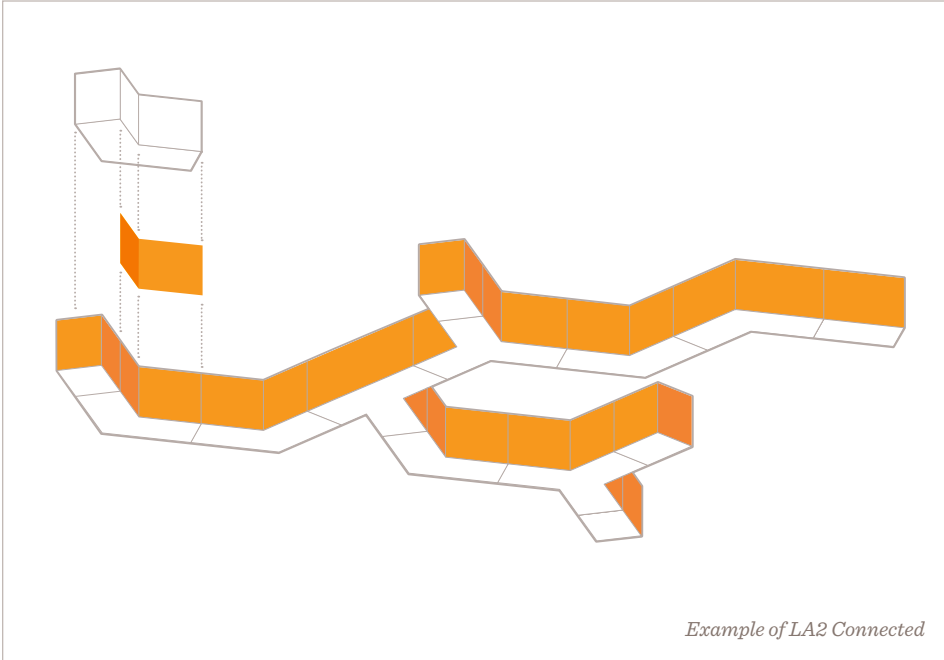

SHAPE

LA2 CONNECTED SHAPE OVERVIEW

STANDARD DIMENSIONS

Custom options available

Contact your sales representative to create your LA2 Connected configuration.

MATERIALS

1/16" 3form Varia EcoResin
White Opal diffuser