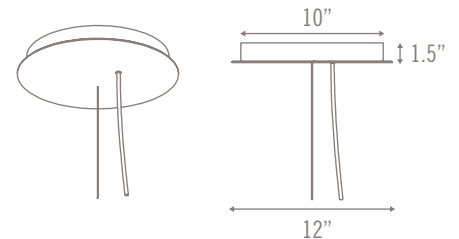

JUNCTIONS

ELBOW 6lbs/12w 14.5"W x 14.5"L x 4"H 14.5"W x 14.5"L x 8"H	ELBOW 120 6lbs/12w 14.5"W x 14.5"L x 4"H 14.5"W x 14.5"L x 8"H	PLUS 11lbs/29w 23"W x 23"L x 4"H 23"W x 23"L x 8"H	TEE 9lbs/22w 14.5"W x 23"L x 4"H 14.5"W x 23"L x 8"H	BRANCH - L 8lbs/22w 13"W x 21"L x 4"H 13"W x 21"L x 8"H
90 7lbs/15w 14.5"W x 14.5"L x 4"H 14.5"W x 14.5"L x 8"H	120 6lbs/15w 13"W x 18"L x 4"H 13"W x 18"L x 8"H	60 6lbs/15w 13"W x 15.5"L x 4"H 13"W x 15.5"L x 8"H	FORK 9lbs/22w 18"W x 21"L x 4"H 18"W x 21"L x 8"H	BRANCH - R 8lbs/22w 13"W x 21"L x 4"H 13"W x 21"L x 8"H

SEGMENTS

SEG-S 6lbs/14w 6"W x 23"L x 4"H 6"W x 23"L x 8"H
SEG-M 12lbs/32w 6"W x 46"L x 4"H 6"W x 46"L x 8"H
SEG-L 18lbs/46w 6"W x 68.5"L x 4"H 6"W x 68.5"L x 8"H

ENDS

END FLAT 8lbs/19w 6"W x 31.5"L x 4"H 6"W x 31.5"L x 8"H	END ROUND 8lbs/22w 6"W x 32.5"L x 4"H 6"W x 32.5"L x 8"H	END FLAT - S 4lbs/4.8w 6"W x 8.5"L x 4"H 6"W x 8.5"L x 8"H	END ROUND - S 4lbs/4.8w 6"W x 9.75"L x 4"H 6"W x 9.75"L x 8"H

SHADE COLOR OPTIONS

3FORM VARIA

	Cinder		Silken Oyster		Gesso		Cranberry x2
	Natural		Wizard		Mid Century Rosewood		Vitamin C

Due to manufacturing and construction process used to create the Essentials and Connected collection, Pattern+ and wood grains will not match at fixture seams. Lead times subject to change.

CANOPY / DRESS PLATE FINISH OPTIONS

STANDARD	BY REQUEST	
White/White	Silver/Silver	Black/Black

CEILING HARDWARE
Cables to Ceiling
Recessed canopies or remote mounted
Power supplies available upon request

MATERIAL OPTIONS

Hundreds of colors available!
Contact us for samples and more information.

MADE IN U.S.A. **Declare.** Red List Free Ingredients
Last Updated 5.25.2021

align People Product Planet