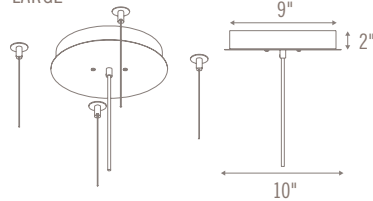

CANOPY / DRESS PLATE FINISH OPTIONS

White

Silver

Black

CEILING HARDWARE
Cables to Ceiling

SMALL/MEDIUM

LARGE

Declare.