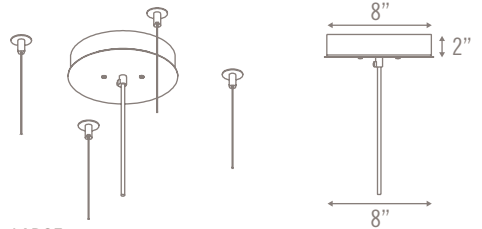

CANOPY / DRESS PLATE FINISH OPTIONS

White

Silver

Black

CEILING HARDWARE
Cables to Ceiling

SMALL/MEDIUM

LARGE

Declare.