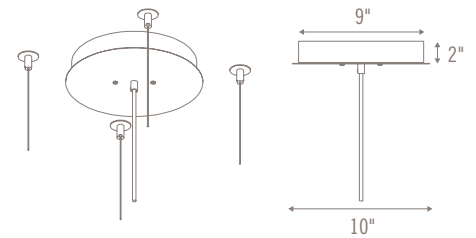

CANOPY / DRESS PLATE FINISH OPTIONS

White

Silver

Black

CEILING HARDWARE

Cables to Ceiling

Declare.

Red List Free
Ingredients