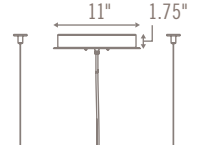

CEILING HARDWARE

Cables to Ceiling