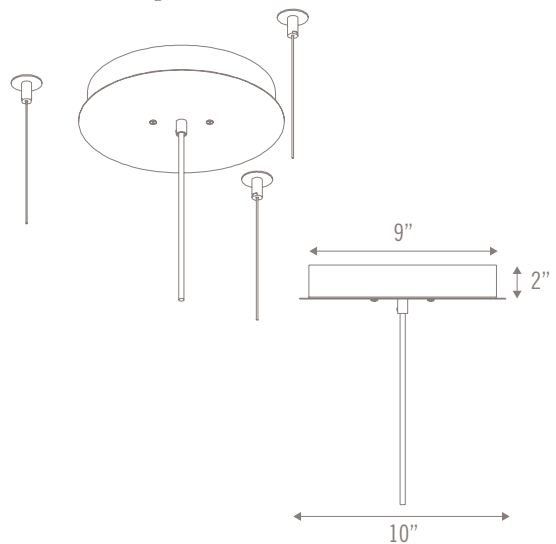

CANOPY & DRESS PLATE FINISH OPTIONS

White Canopy & White Dress Plate standard

White/White

Black/Stainless Silver/Silver

Black/Black Steel

BY REQUEST

CEILING HARDWARE

Cables to Ceiling