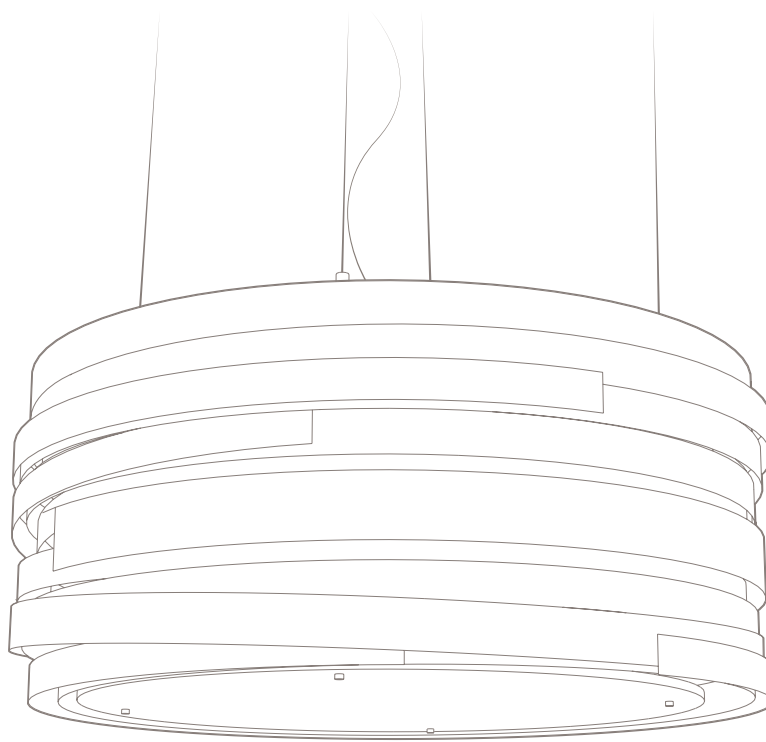

SMALL

24" Dia x 12"H

MATERIALS

1/16" or 1/8"

3form Varia EcoResin

White Opal diffuser

LIGHTING

Solid State LED System

120v-277v input;
0-10v dimming compatible

3000k
81 CRI light source

HARDWARE

Removable powder coated lid

9" Dia. canopy and dress plate mounts to
standard junction box (provided by others)

3/64" stainless steel cables to ceiling

Adjustable 24"-96" suspension

White power cord to canopy

STANDARDS

4-6 week lead time

UL Listed

250+ 3form material options

5 year limited warranty

Contact for custom material pricing

4770 OHIO AVE SOUTH, SUITE A
SEATTLE, WA 98134
lightart.com

RIBBON DRUM

COLLECTION

SPECIFICATIONS

24" Dia x 12"H

STOCK SHADE MATERIALS

3form Varia Ecoresin / 4-6 week lead time

Linea Ivory + Noir Linea Ivory + Khaki Linea Ivory White Linen White Translucent Suede