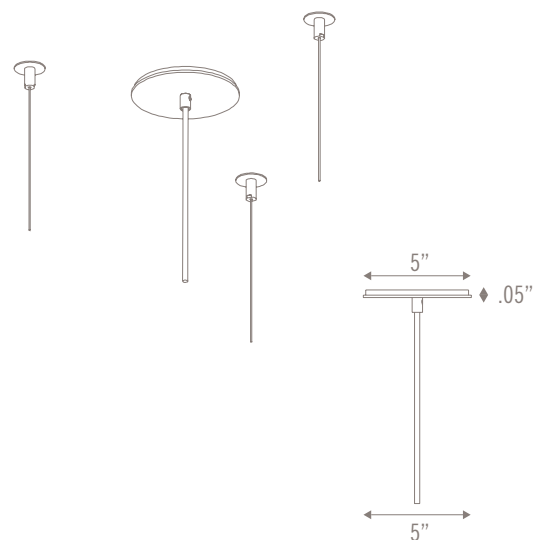

### STANDARD DIMENSIONS

*Custom options available*

16" Dia x 30"H

# ELEMENTS 18

COLLECTION

SPECIFICATIONS

16" Dia x 13"H

## CANOPY & DRESS PLATE FINISH OPTIONS

White Canopy & White Dress Plate standard

BY REQUEST

## CEILING HARDWARE

Cables to Ceiling

4770 OHIO AVE SOUTH, SUITE A  
SEATTLE, WA 98134  
lightart.com