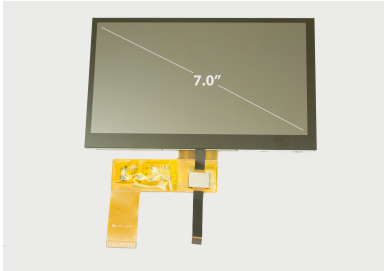

Newhaven 7.0" Capacitive LCD Multi-Touch Screen Product datasheet

DSP006

USD119.00

A 7.0-inch capacitive LCD multi-touch screen from Newhaven Display International, with the following features:

- 800 x 480 pixel resolution.
- 12:00 optimum viewing angle.
- 3.3V LCD.
- 24-bit Parallel RGB Interface.
- White LED Backlight, Transmissive.
- Wide Temperature (-20C to +70C)
- Capacitive Touch Panel with Controller
- RoHS.

TFT LCD Displays are perfect displays for providing a rich user interface for all types of products. While typically used in consumer devices like personal DVD players and handheld devices, TFTs are also well suited for industrial applications.

Compatibility

This screen is compatible with GEPPETTO-BUILT EXPANSION BOARDS (such as Arbor 70C), single board computers and custom built boards _only_.

Product links

- [Technical Specifications](#)
- [Geppetto®Workspace](#)

Product Features