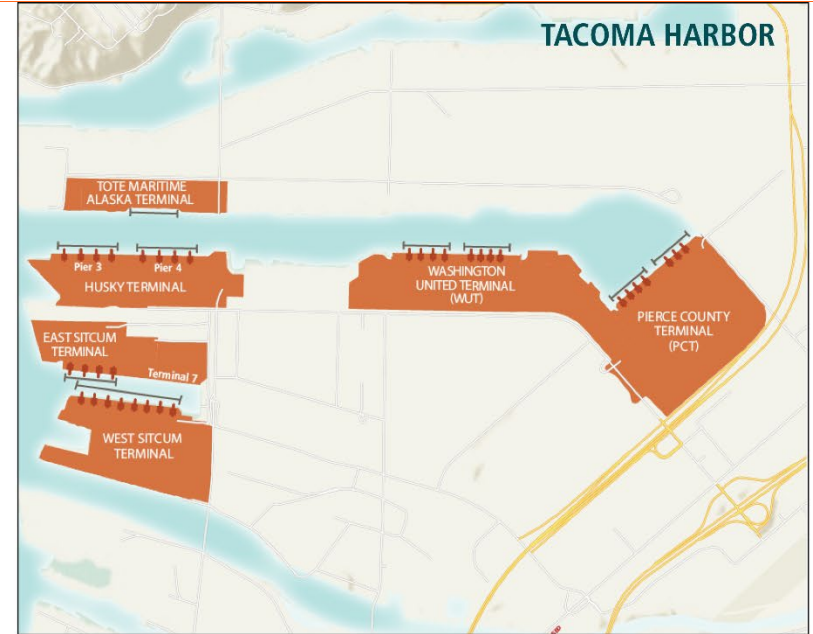

* Evergreen does not call at Terminal 18

y) Tomakomai and Hakata calls fortnightly; Hakata served via feeder in winter z) Hakata served via feeder during winter

Ocean Alliance CMA CGM, COSCO Shipping, Evergreen, OOCL

THE Alliance Hapag-Lloyd, HMM, Ocean Network Express (ONE), Yang Ming

Independent Independent carrier or service not alliance affiliated

Based on information provided as of 04/02/2024. Subject to change.

TERMINAL BERTH MAPS

TERMINAL 18

Operated by SSA Terminals

- ANL
- CMA CGM
- COSCO SHIPPING Lines
- Hapag-Lloyd
- Maersk
- OOCL
- Swire Shipping/UWL

TERMINAL 5

Operated by SSA Terminals

- Mediterranean Shipping Co.

- Matson Navigation

PIERCE COUNTY TERMINAL (PCT)

Operated by Everport Terminal Services

- CMA CGM
- COSCO SHIPPING Lines
- Evergreen
- OOCL

WASHINGTON UNITED TERMINAL (WUT)

Operated by Washington United Terminals