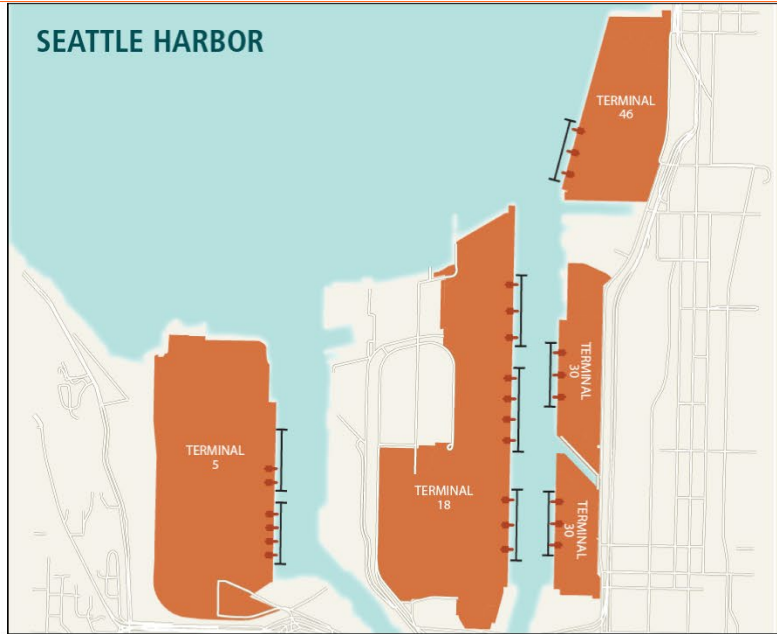

* Evergreen does not call at Terminal 18

y) Tomakomai and Hakata calls fortnightly; Hakata served via feeder in winter z) Hakata served via feeder during winter

Ocean Alliance CMA CGM, COSCO Shipping, Evergreen, OOCL

TERMINAL BERTH MAPS

TERMINAL 18

Operated by SSA Terminals

- ANL
- CMA CGM
- COSCO SHIPPING Lines
- Hapag-Lloyd
- Maersk
- OOCL
- Swire Shipping/UWL

TERMINAL 5

Operated by SSA Terminals

- Mediterranean Shipping Co.