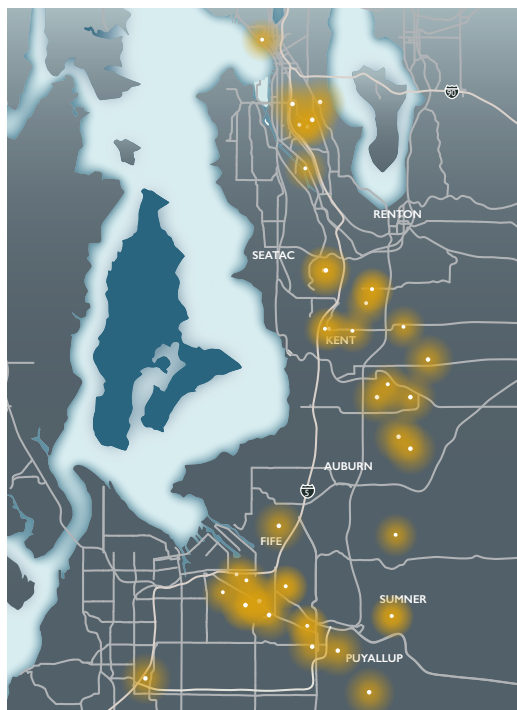

THE NORTHWEST
SEAPORT ALLIANCE

SEATTLE + TACOMA

TEMPERATURE CONTROL: #1 GATEWAY FOR REFRIGERATED CARGO

The Northwest Seaport Alliance is the #1 west coast gateway for all U.S. containerized reefer volume and the nation's #1 gateway for containerized reefer exports, handling nearly 20% of U.S. volume.

The Northwest Seaport Alliance has a vast selection of cold storage facilities near its Seattle and Tacoma harbors.

SEATTLE + TACOMA ADVANTAGES

- Cold storage options near terminals
- Rail-served facilities available
- Frozen & chilled choices
- Location + proximity to Eastern WA markets
- Primary gateway for reefer exports
- Opportunities to add reefer capacity
- Strong import transload market

TOP GATEWAY FOR COLD CARGO

#1 U.S. port for containerized reefer export cargo

#2 U.S. port for all containerized reefer cargo

10,000+ international vessel reefer plugs each week

NWSA Top Reefer Commodities