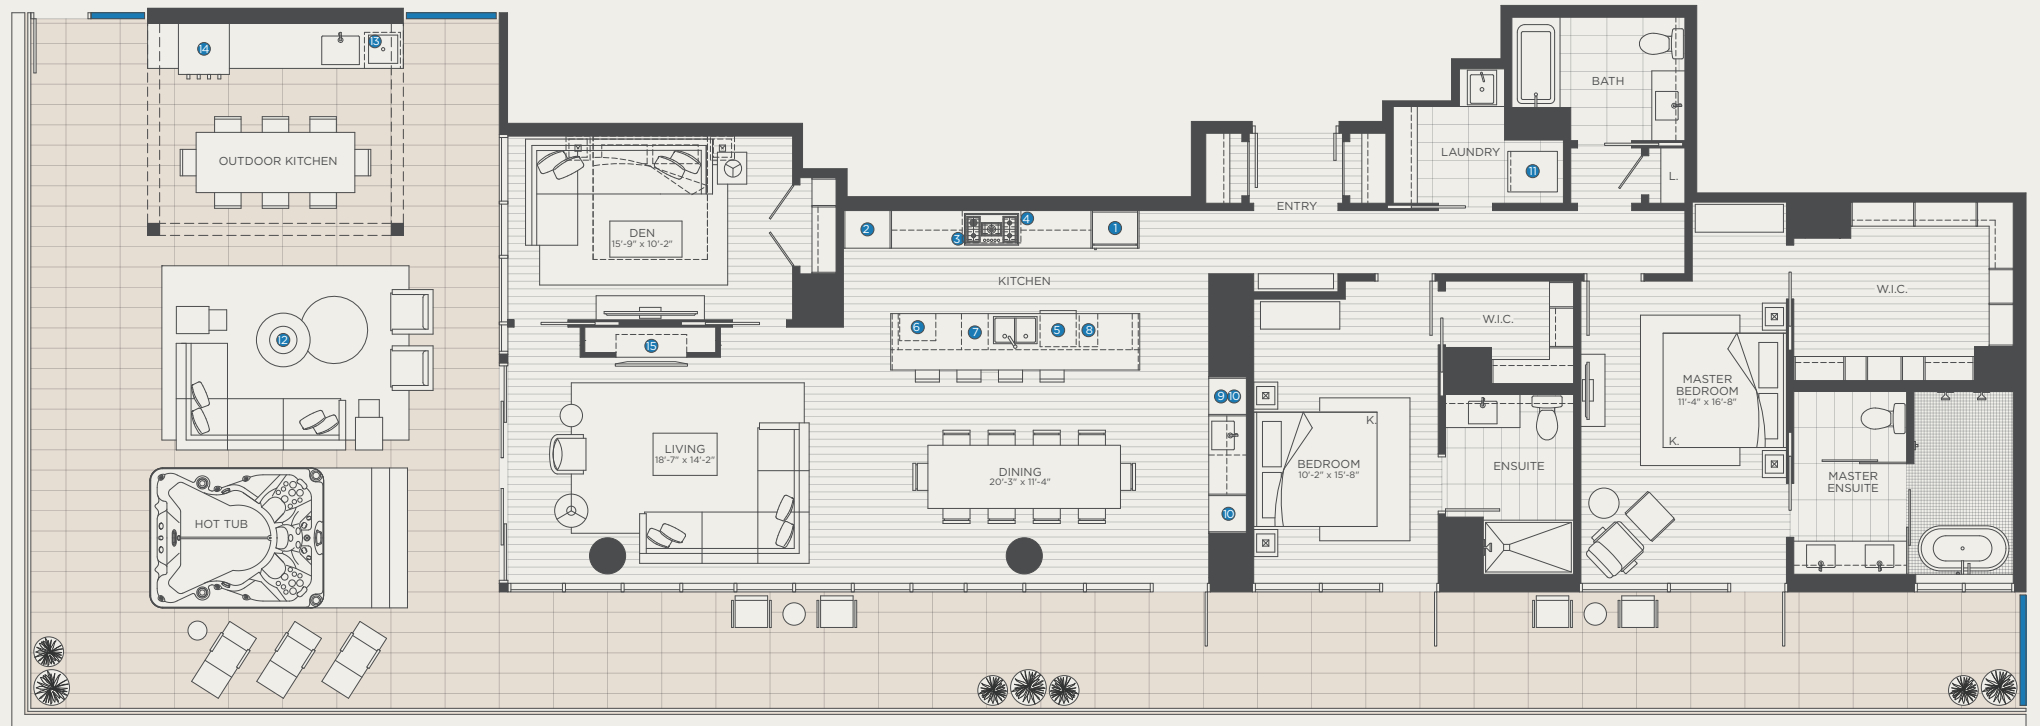

3 Bedroom + 3 Bath

OLD TOWN
PARK

TOTAL AREA 3,597 SQ FT

2,097 SQ FT
INDOOR AREA

1,500 SQ FT
OUTDOOR AREA

List Of Appliances:

1. 30" Blomberg Integrated Fridge
2. 30" Fulgor Milano Wall Oven
3. 36" Fulgor Milano Cooktop
4. 36" Faber Slide-Out Hood
5. 24" Blomberg Integrated Dishwasher
6. 24" GE Microwave
7. Pullout Trash and Recycling
8. Summit Ice Maker
9. 24" Beverage Cooler
10. Pantry
11. LG Full Size Washer and Dryer
12. Firepit
13. Drop-in Cooler
14. BBQ (Gas)
15. Gas Fireplace

40th Floor