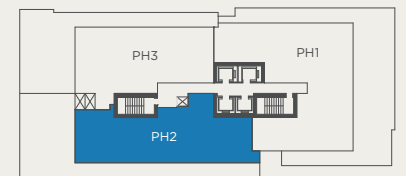

3 Bedroom + 3 Bath

OLD TOWN
PARK

TOTAL AREA 3,597 SQ FT

2,097 SQ FT
INDOOR AREA

1,500 SQ FT
OUTDOOR AREA

List Of Appliances:

1. 30" Blomberg Integrated Fridge
2. 30" Fulgor Milano Wall Oven
3. 36" Fulgor Milano Cooktop
4. 36" Faber Slide-Out Hood
5. 24" Blomberg Integrated Dishwasher
6. 24" GE Microwave
7. Pullout Trash and Recycling
8. Summit Ice Maker
9. 24" Beverage Cooler
10. Pantry
11. LG Full Size Washer and Dryer
12. Firepit
13. Drop-in Cooler
14. BBQ (Gas)
15. Gas Fireplace