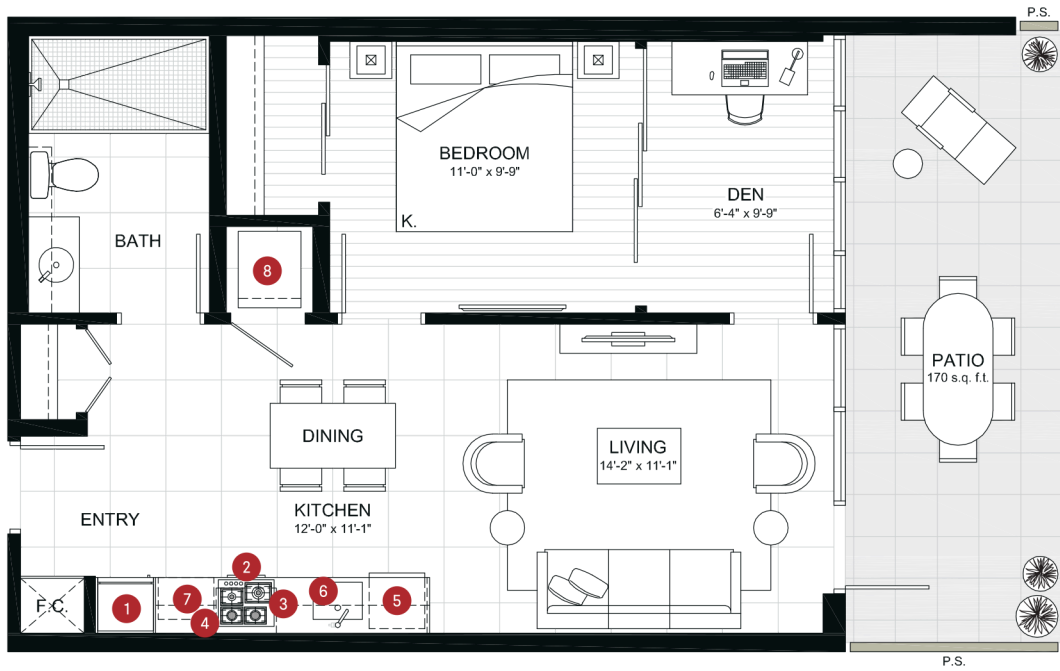

PLAN C3 | 1 BEDROOM + FLEX

TOTAL AREA 824 SQ FT

654 SQ FT
INDOOR AREA

170 SQ FT
OUTDOOR AREA

FEATURE LIST:

1. 22" Blomberg Integrated Fridge
2. 24" Fulgor Milano Convection Oven
3. 24" Fulgor Milano 4 Burner Gas Cooktop
4. 24" Faber Cristal Slide-Out Hoodfan
5. Blomberg Integrated Dishwasher
6. Sink Disposal
7. Microwave
8. Full Size Washer and Dryer

2ND FLOOR