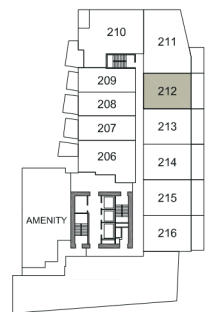

PLAN C3 | 1 BEDROOM + FLEX

TOTAL AREA 824 SQ FT

654 SQ FT
INDOOR AREA

170 SQ FT
OUTDOOR AREA

FEATURE LIST:

1. 22" Blomberg Integrated Fridge
2. 24" Fulgor Milano Convection Oven
3. 24" Fulgor Milano 4 Burner Gas Cooktop
4. 24" Faber Cristal Slide-Out Hoodfan
5. Blomberg Integrated Dishwasher
6. Sink Disposal
7. Microwave
8. Full Size Washer and Dryer

2ND FLOOR