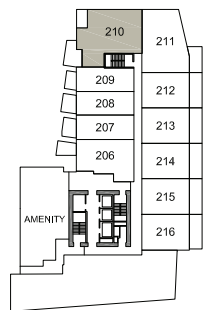

PLAN E2 | 2 BEDROOM + DEN

TOTAL AREA 1,348 SQ FT

1,120 SQ FT  
INDOOR AREA

228 SQ FT  
OUTDOOR AREA

FEATURE LIST:

1. 30" Blomberg Integrated Fridge
2. 30" Fulgor Milano Convection Oven
3. 30" Fulgor Milano 5 Burner Gas Cooktop
4. 30" Faber Cristal Slide-Out Hoodfan
5. Blomberg Integrated Dishwasher
6. Sink Disposal
7. Microwave
8. Full Size Washer and Dryer

2ND FLOOR