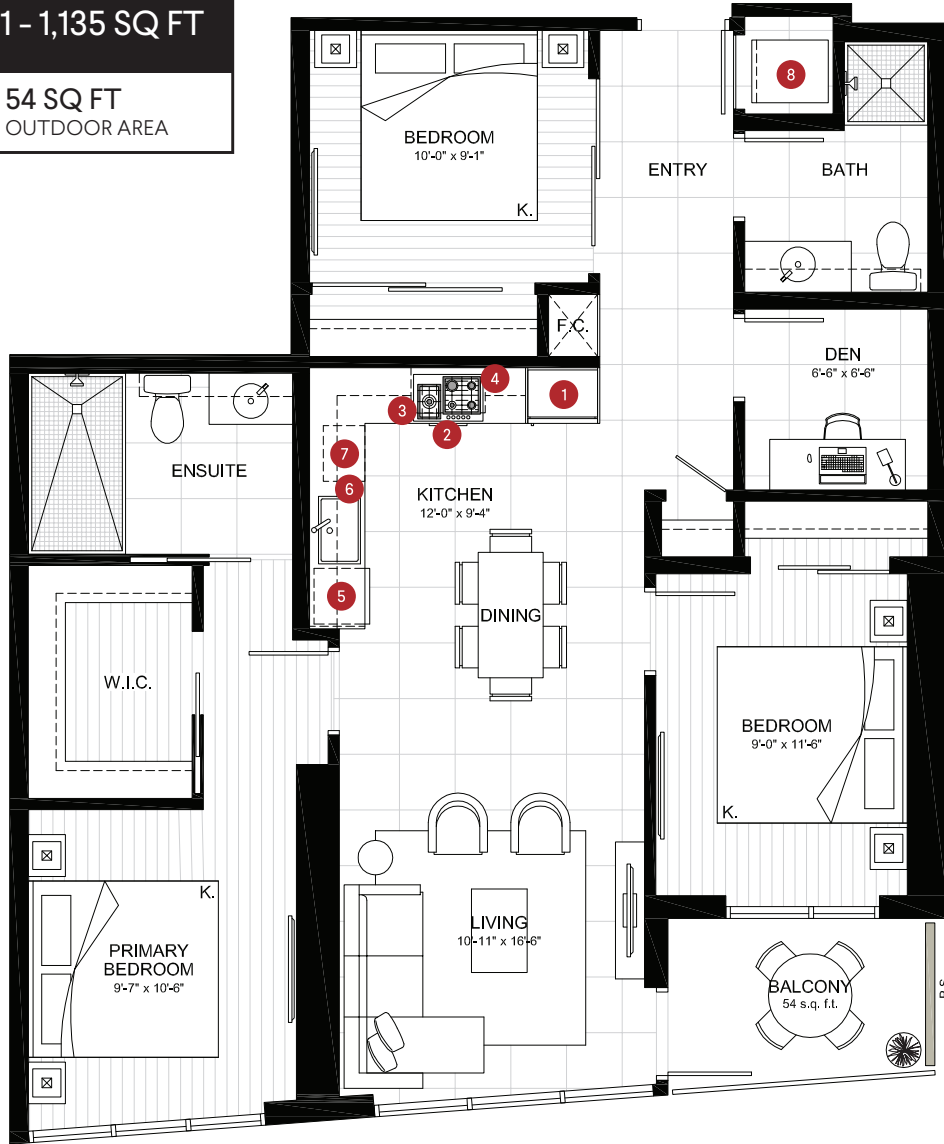

PLAN G1 | 3 BEDROOM + DEN

TOTAL AREA 1,131 - 1,135 SQ FT

1,077 - 1,081 SQ FT INDOOR AREA	54 SQ FT OUTDOOR AREA
------------------------------------	--------------------------

12TH FLOOR

FEATURE LIST:

- 22" Blomberg Integrated Fridge
- 24" Fulgor Milano Convection Oven
- 24" Fulgor Milano 5 Burner Gas Cooktop
- 24" Faber Cristal Slide-Out Hoodfan
- Blomberg Integrated Dishwasher
- Sink Disposal
- Microwave
- Full Size Washer and Dryer

3RD - 4TH FLOOR

5TH FLOOR

6TH FLOOR

7TH - 11TH FLOOR