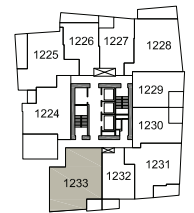

PLAN G1 | 3 BEDROOM + DEN

TOTAL AREA 1,131 - 1,135 SQ FT

1,077 - 1,081 SQ FT INDOOR AREA	54 SQ FT OUTDOOR AREA
------------------------------------	--------------------------

12TH FLOOR

FEATURE LIST:

- 22" Blomberg Integrated Fridge
- 24" Fulgor Milano Convection Oven
- 24" Fulgor Milano 5 Burner Gas Cooktop
- 24" Faber Cristal Slide-Out Hoodfan
- Blomberg Integrated Dishwasher
- Sink Disposal
- Microwave
- Full Size Washer and Dryer

3RD - 4TH FLOOR

5TH FLOOR

6TH FLOOR

7TH - 11TH FLOOR