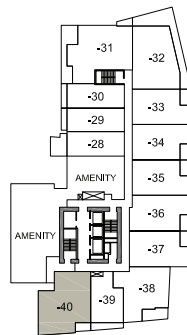

PLAN G1 | 3 BEDROOM + DEN

TOTAL AREA 1,131 - 1,135 SQ FT

1,077 - 1,081 SQ FT INDOOR AREA	54 SQ FT OUTDOOR AREA
------------------------------------	--------------------------

12TH FLOOR

FEATURE LIST:

- 22" Blomberg Integrated Fridge
- 24" Fulgor Milano Convection Oven
- 24" Fulgor Milano 5 Burner Gas Cooktop
- 24" Faber Cristal Slide-Out Hoodfan
- Blomberg Integrated Dishwasher
- Sink Disposal
- Microwave
- Full Size Washer and Dryer

3RD - 4TH FLOOR

5TH FLOOR

6TH FLOOR

7TH - 11TH FLOOR