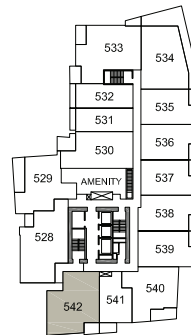

PLAN G1 | 3 BEDROOM + DEN

TOTAL AREA 1,131 - 1,135 SQ FT

1,077 - 1,081 SQ FT INDOOR AREA	54 SQ FT OUTDOOR AREA
------------------------------------	--------------------------

12TH FLOOR

FEATURE LIST:

- 22" Blomberg Integrated Fridge
- 24" Fulgor Milano Convection Oven
- 24" Fulgor Milano 5 Burner Gas Cooktop
- 24" Faber Cristal Slide-Out Hoodfan
- Blomberg Integrated Dishwasher
- Sink Disposal
- Microwave
- Full Size Washer and Dryer

3RD - 4TH FLOOR

5TH FLOOR

6TH FLOOR

7TH - 11TH FLOOR