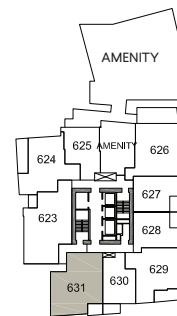

PLAN G1 | 3 BEDROOM + DEN

TOTAL AREA 1,131 - 1,135 SQ FT

1,077 - 1,081 SQ FT INDOOR AREA	54 SQ FT OUTDOOR AREA
------------------------------------	--------------------------

12TH FLOOR

FEATURE LIST:

- 22" Blomberg Integrated Fridge
- 24" Fulgor Milano Convection Oven
- 24" Fulgor Milano 5 Burner Gas Cooktop
- 24" Faber Cristal Slide-Out Hoodfan
- Blomberg Integrated Dishwasher
- Sink Disposal
- Microwave
- Full Size Washer and Dryer

3RD - 4TH FLOOR

5TH FLOOR

6TH FLOOR

7TH - 11TH FLOOR