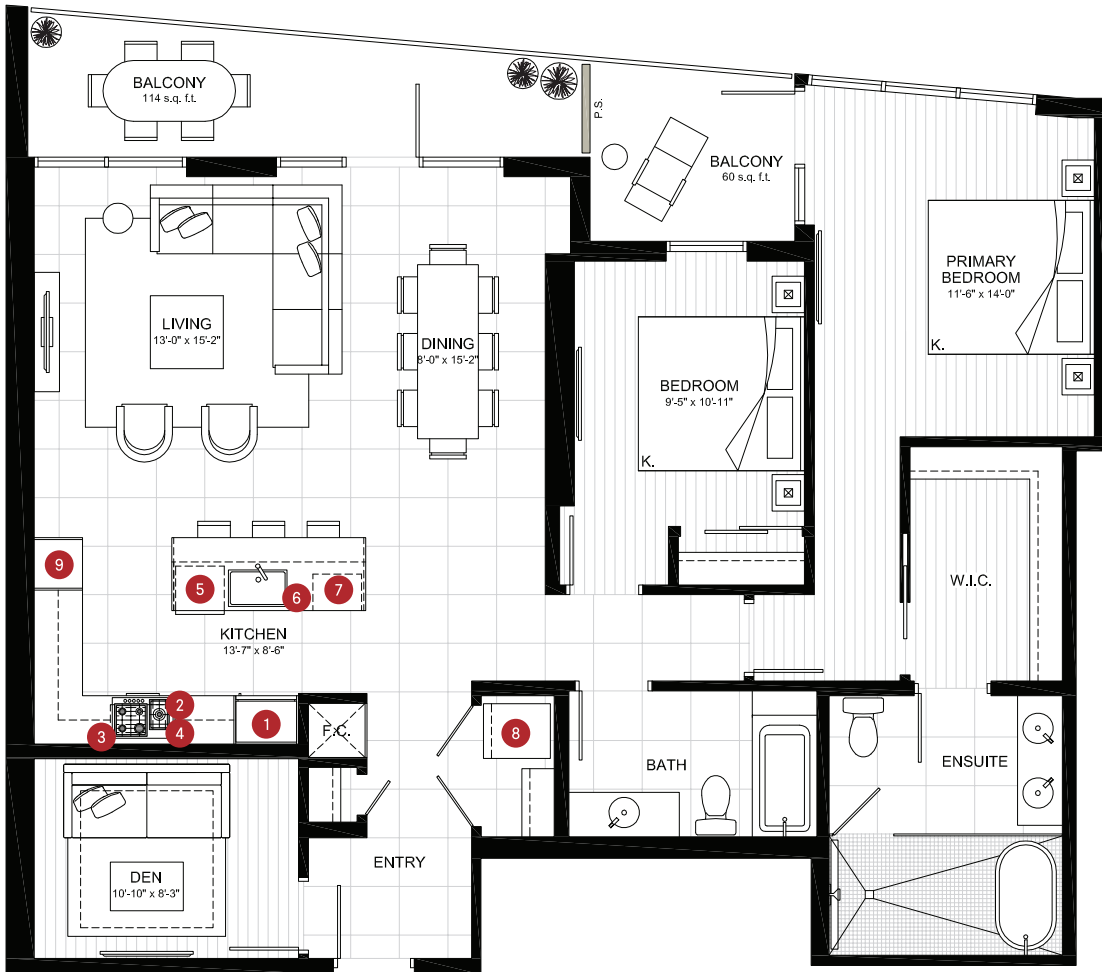

PLAN SKY-08 | 2 BEDROOM + DEN

TOTAL AREA 1,530 SQ FT

1,356 SQ FT
INDOOR AREA

174 SQ FT
OUTDOOR AREA

FEATURE LIST:

1. 30" Blomberg Integrated Fridge
2. 30" Fulgor Milano Convection Oven
3. 30" Fulgor Milano 5 Burner Gas Cooktop
4. 30" Faber Cristal Slide-Out Hoodfan
5. Blomberg Integrated Dishwasher
6. Sink Disposal
7. Microwave
8. Full Size Washer and Dryer
9. Subzero Undercounter Wine Fridge

33RD - 40TH FLOOR