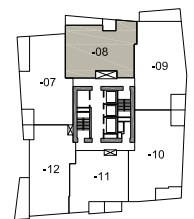

PLAN SKY-08 | 2 BEDROOM + DEN

TOTAL AREA 1,530 SQ FT

1,356 SQ FT
INDOOR AREA

174 SQ FT
OUTDOOR AREA

FEATURE LIST:

1. 30" Blomberg Integrated Fridge
2. 30" Fulgor Milano Convection Oven
3. 30" Fulgor Milano 5 Burner Gas Cooktop
4. 30" Faber Cristal Slide-Out Hoodfan
5. Blomberg Integrated Dishwasher
6. Sink Disposal
7. Microwave
8. Full Size Washer and Dryer
9. Subzero Undercounter Wine Fridge

33RD - 40TH FLOOR