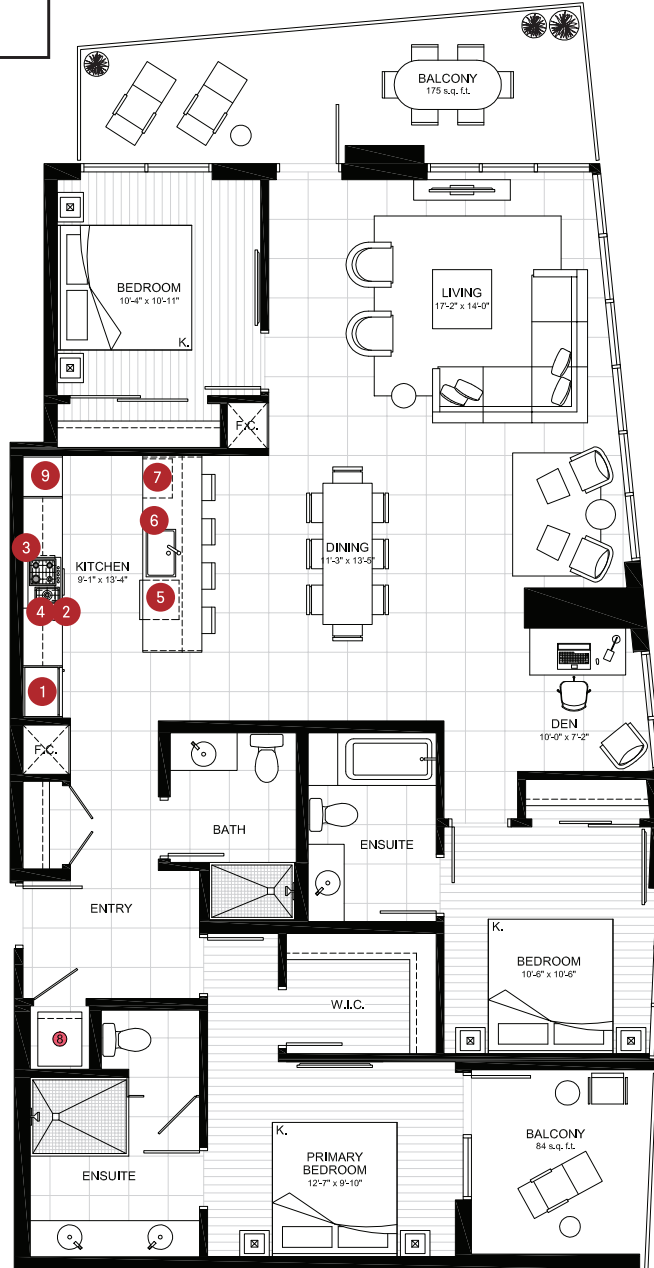

PLAN SKY-09 | 3 BEDROOM + DEN

TOTAL AREA 1,875 SQ FT

1,616 SQ FT
INDOOR AREA

259 SQ FT
OUTDOOR AREA

FEATURE LIST:

1. 30" Blomberg Integrated Fridge
2. 30" Fulgor Milano Convection Oven
3. 30" Fulgor Milano 5 Burner Gas Cooktop
4. 30" Faber Cristal Slide-Out Hoodfan
5. Blomberg Integrated Dishwasher
6. Sink Disposal
7. Microwave
8. Full Size Washer and Dryer
9. Subzero Undercounter Wine Fridge

33RD - 40TH FLOOR

N