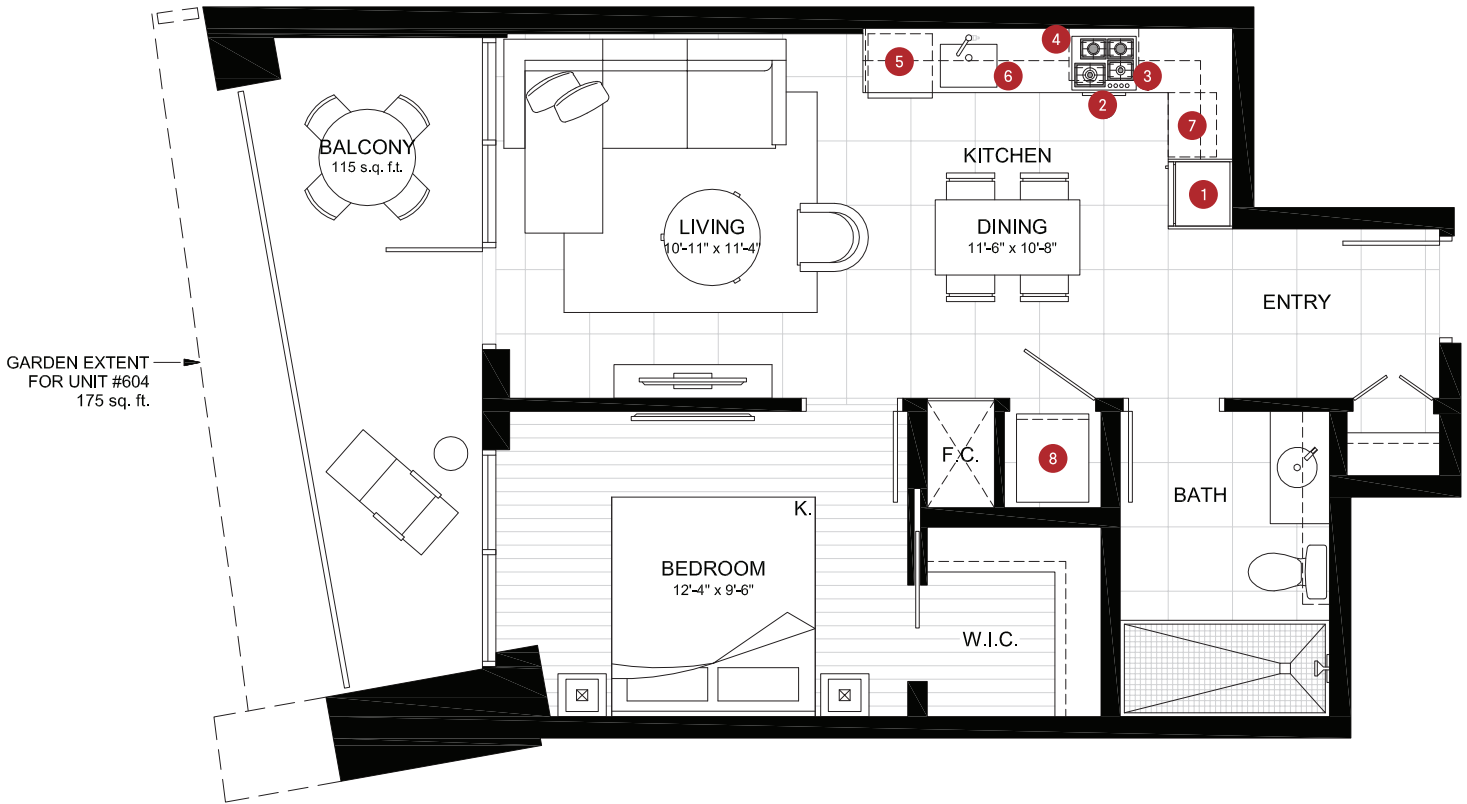

PLAN B2 | 1 BEDROOM

TOTAL AREA 703 - 763 SQ FT

588 SQ FT
INDOOR AREA

115 - 175 SQ FT
OUTDOOR AREA

FEATURE LIST:

1. 22" Blomberg Integrated Fridge
2. 24" Fulgor Milano Convection Oven
3. 24" Fulgor Milano 4 Burner Gas Cooktop
4. 24" Faber Cristal Slide-Out Hoodfan
5. Blomberg Integrated Dishwasher
6. Sink Disposal
7. Microwave
8. Full Size Washer and Dryer

6TH FLOOR

7TH - 11TH FLOOR
13TH - 32ND FLOOR

12TH FLOOR