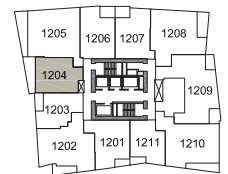

PLAN B2 | 1 BEDROOM

TOTAL AREA 703 - 763 SQ FT

588 SQ FT
INDOOR AREA

115 - 175 SQ FT
OUTDOOR AREA

FEATURE LIST:

1. 22" Blomberg Integrated Fridge
2. 24" Fulgor Milano Convection Oven
3. 24" Fulgor Milano 4 Burner Gas Cooktop
4. 24" Faber Cristal Slide-Out Hoodfan
5. Blomberg Integrated Dishwasher
6. Sink Disposal
7. Microwave
8. Full Size Washer and Dryer

6TH FLOOR

7TH - 11TH FLOOR
13TH - 32ND FLOOR

12TH FLOOR