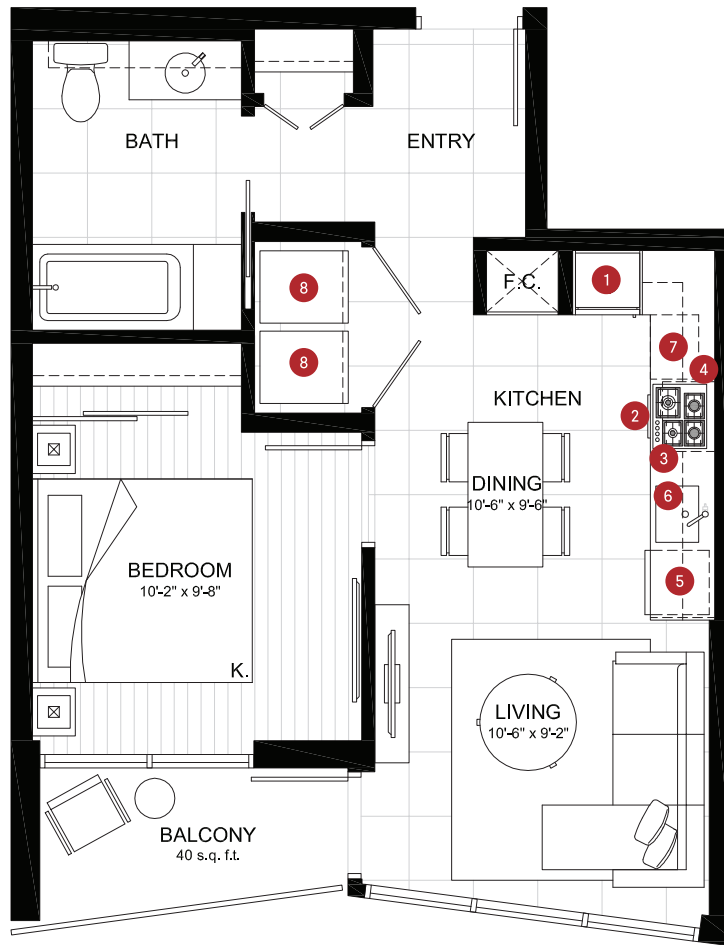

PLAN B5 | 1 BEDROOM

TOTAL AREA 572 SQ FT	
532 SQ FT INDOOR AREA	40 SQ FT OUTDOOR AREA

*Units 315-515, 610, 712-1112, 1211, 1312-1412 have ADA modifications including but not limited to appliances and storage

FEATURE LIST:

1. 22" Blomberg Integrated Fridge
2. 24" Fulgor Milano Convection Oven
3. 24" Fulgor Milano 4 Burner Gas Cooktop
4. 24" Faber Cristal Slide-Out Hoodfan
5. Blomberg Integrated Dishwasher
6. Sink Disposal
7. Microwave
8. Full Size Washer and Dryer

3RD - 5TH FLOOR

6TH FLOOR

12TH FLOOR

7TH - 11TH FLOOR
13TH - 32ND FLOOR