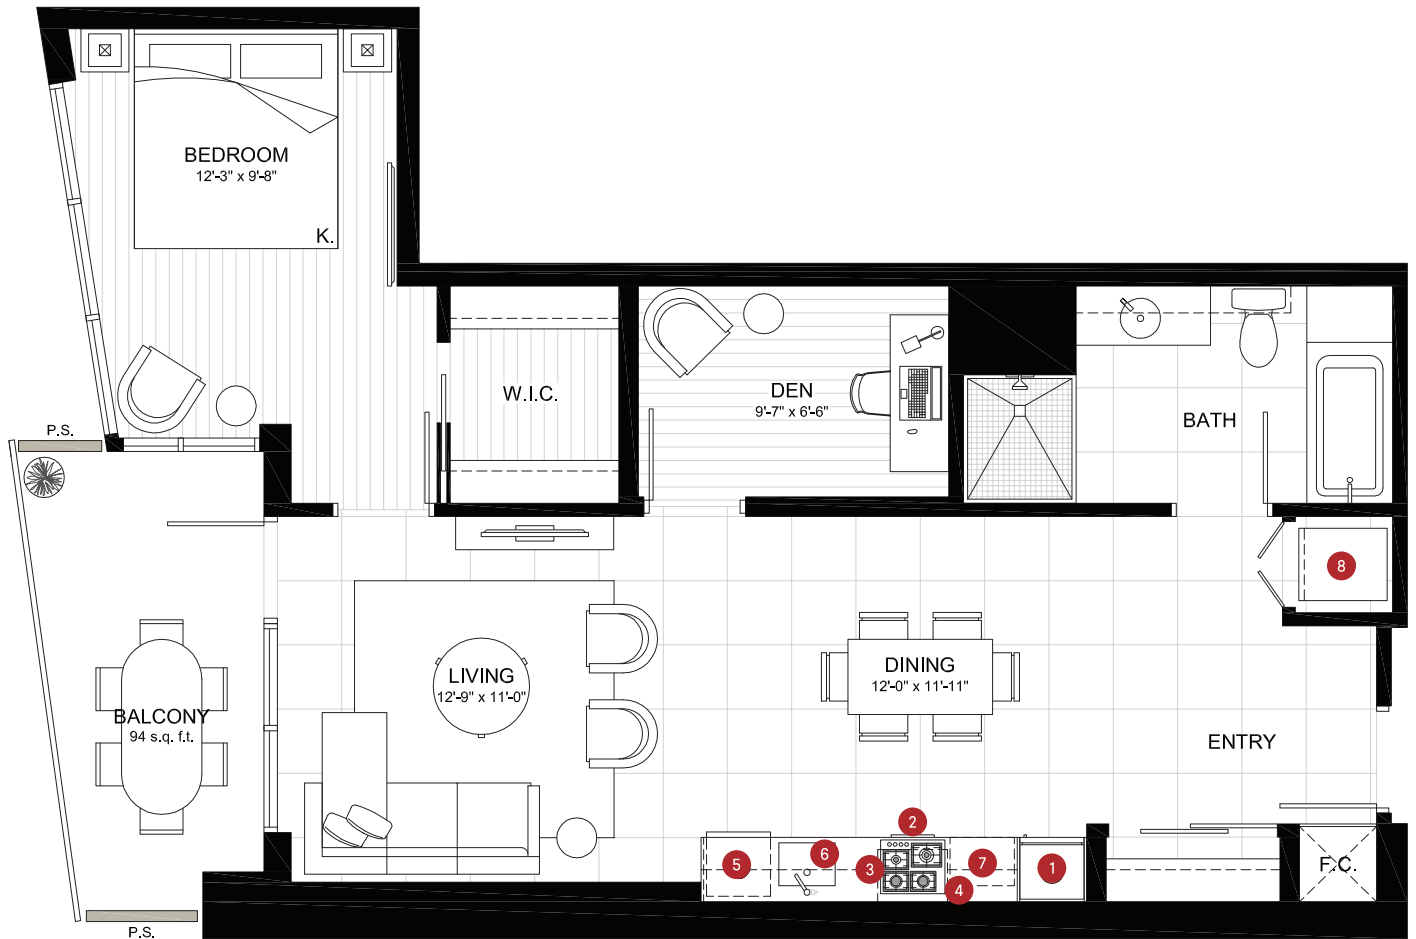

PLAN C4 | 1 BEDROOM + DEN

TOTAL AREA 907 SQ FT

813 SQ FT
INDOOR AREA

94 SQ FT
OUTDOOR AREA

FEATURE LIST:

1. 22" Blomberg Integrated Fridge
2. 24" Fulgor Milano Convection Oven
3. 24" Fulgor Milano 4 Burner Gas Cooktop
4. 24" Faber Cristal Slide-Out Hoodfan
5. Blomberg Integrated Dishwasher
6. Sink Disposal
7. Microwave
8. Full Size Washer and Dryer

3RD - 5TH FLOOR