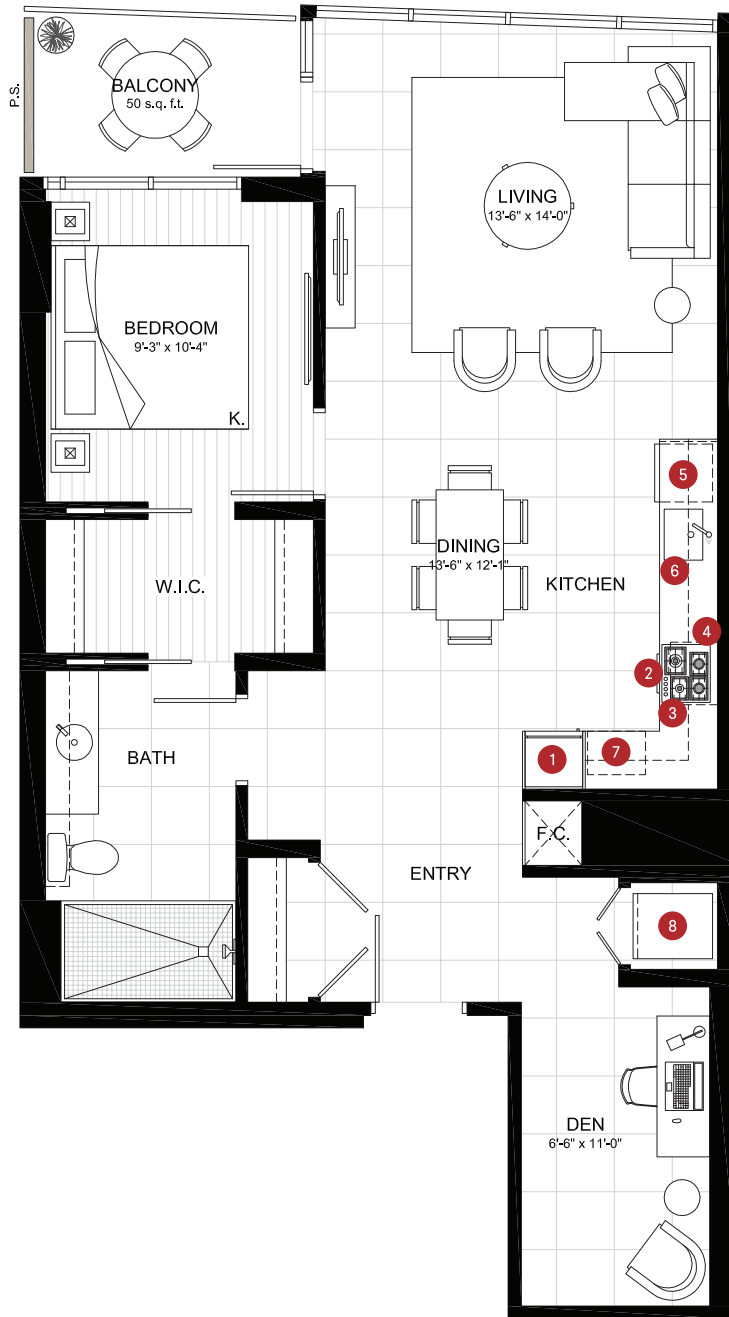

PLAN C5 | 1 BEDROOM + DEN

TOTAL AREA 897 SQ FT

847 SQ FT INDOOR AREA	50 SQ FT OUTDOOR AREA
---------------------------------	---------------------------------

FEATURE LIST:

1. 22" Blomberg Integrated Fridge
2. 24" Fulgor Milano Convection Oven
3. 24" Fulgor Milano 4 Burner Gas Cooktop
4. 24" Faber Cristal Slide-Out Hoodfan
5. Blomberg Integrated Dishwasher
6. Sink Disposal
7. Microwave
8. Full Size Washer and Dryer

3RD - 5TH FLOOR