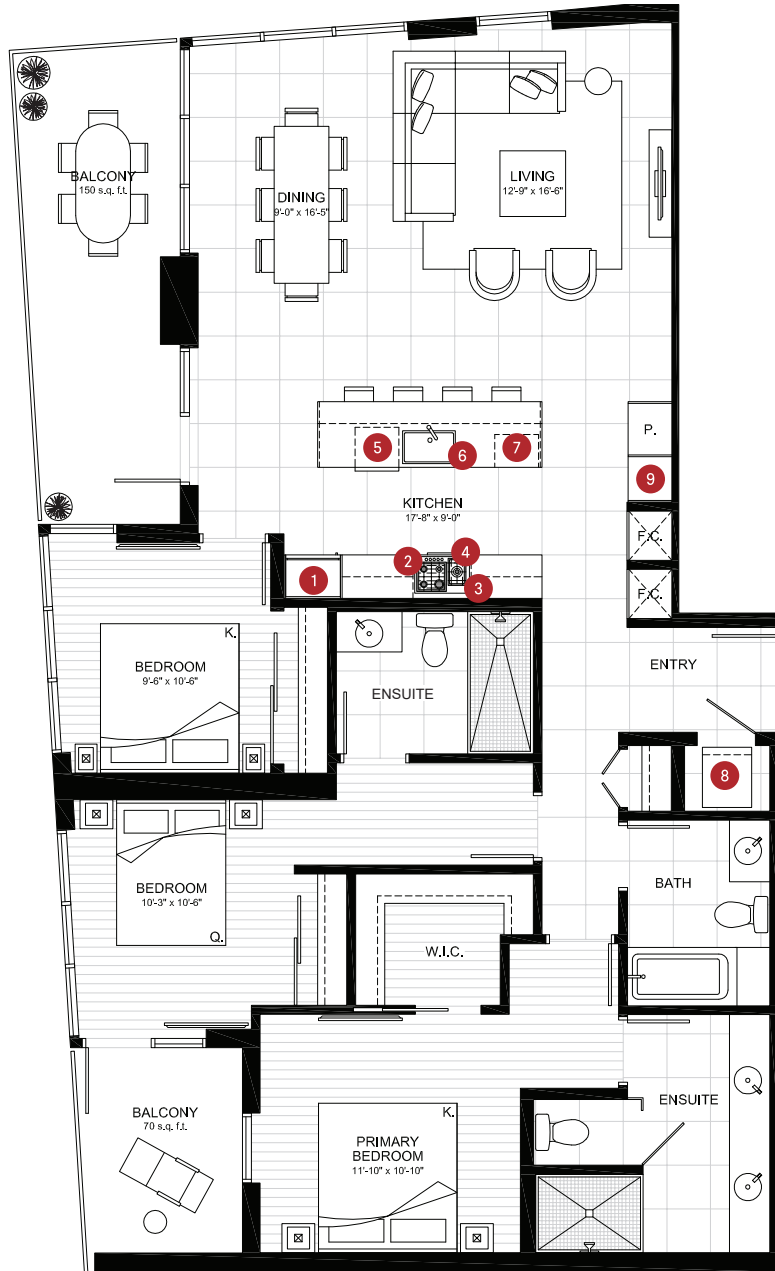

PLAN SKY-07 | 3 BEDROOM

TOTAL AREA 1,726 SQ FT

1,506 SQ FT  
INDOOR AREA

220 SQ FT  
OUTDOOR AREA

FEATURE LIST:

1. 30" Blomberg Integrated Fridge
2. 30" Fulgor Milano Convection Oven
3. 30" Fulgor Milano 5 Burner Gas Cooktop
4. 30" Faber Cristal Slide-Out Hoodfan
5. Blomberg Integrated Dishwasher
6. Sink Disposal
7. Microwave
8. Full Size Washer and Dryer
9. Subzero Undercounter Wine Fridge

33RD - 40TH FLOOR