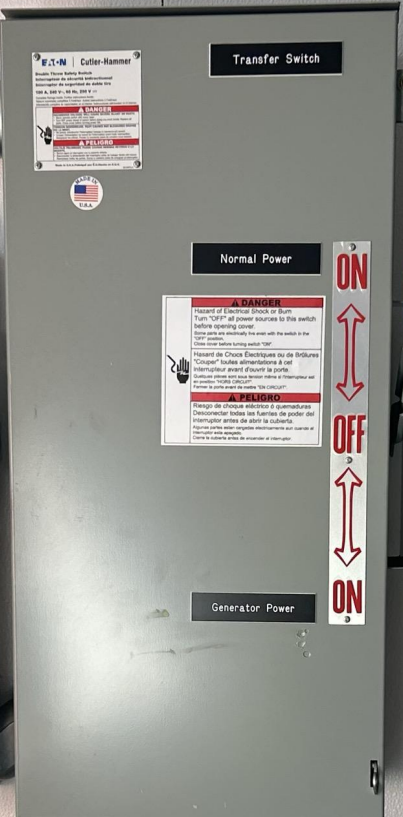

Existing Electrical Hut
(Panel H1.2)

Electrical Panel H1.2 (exterior)

Panel H1.2
(interior)

RECP
RECP
LITES
VENTILATION
CAMERA
VS-SIT008
HUT
CAMERA

20 SWD ON

20 SWD ON

20 SWD ON

20 SWD ON