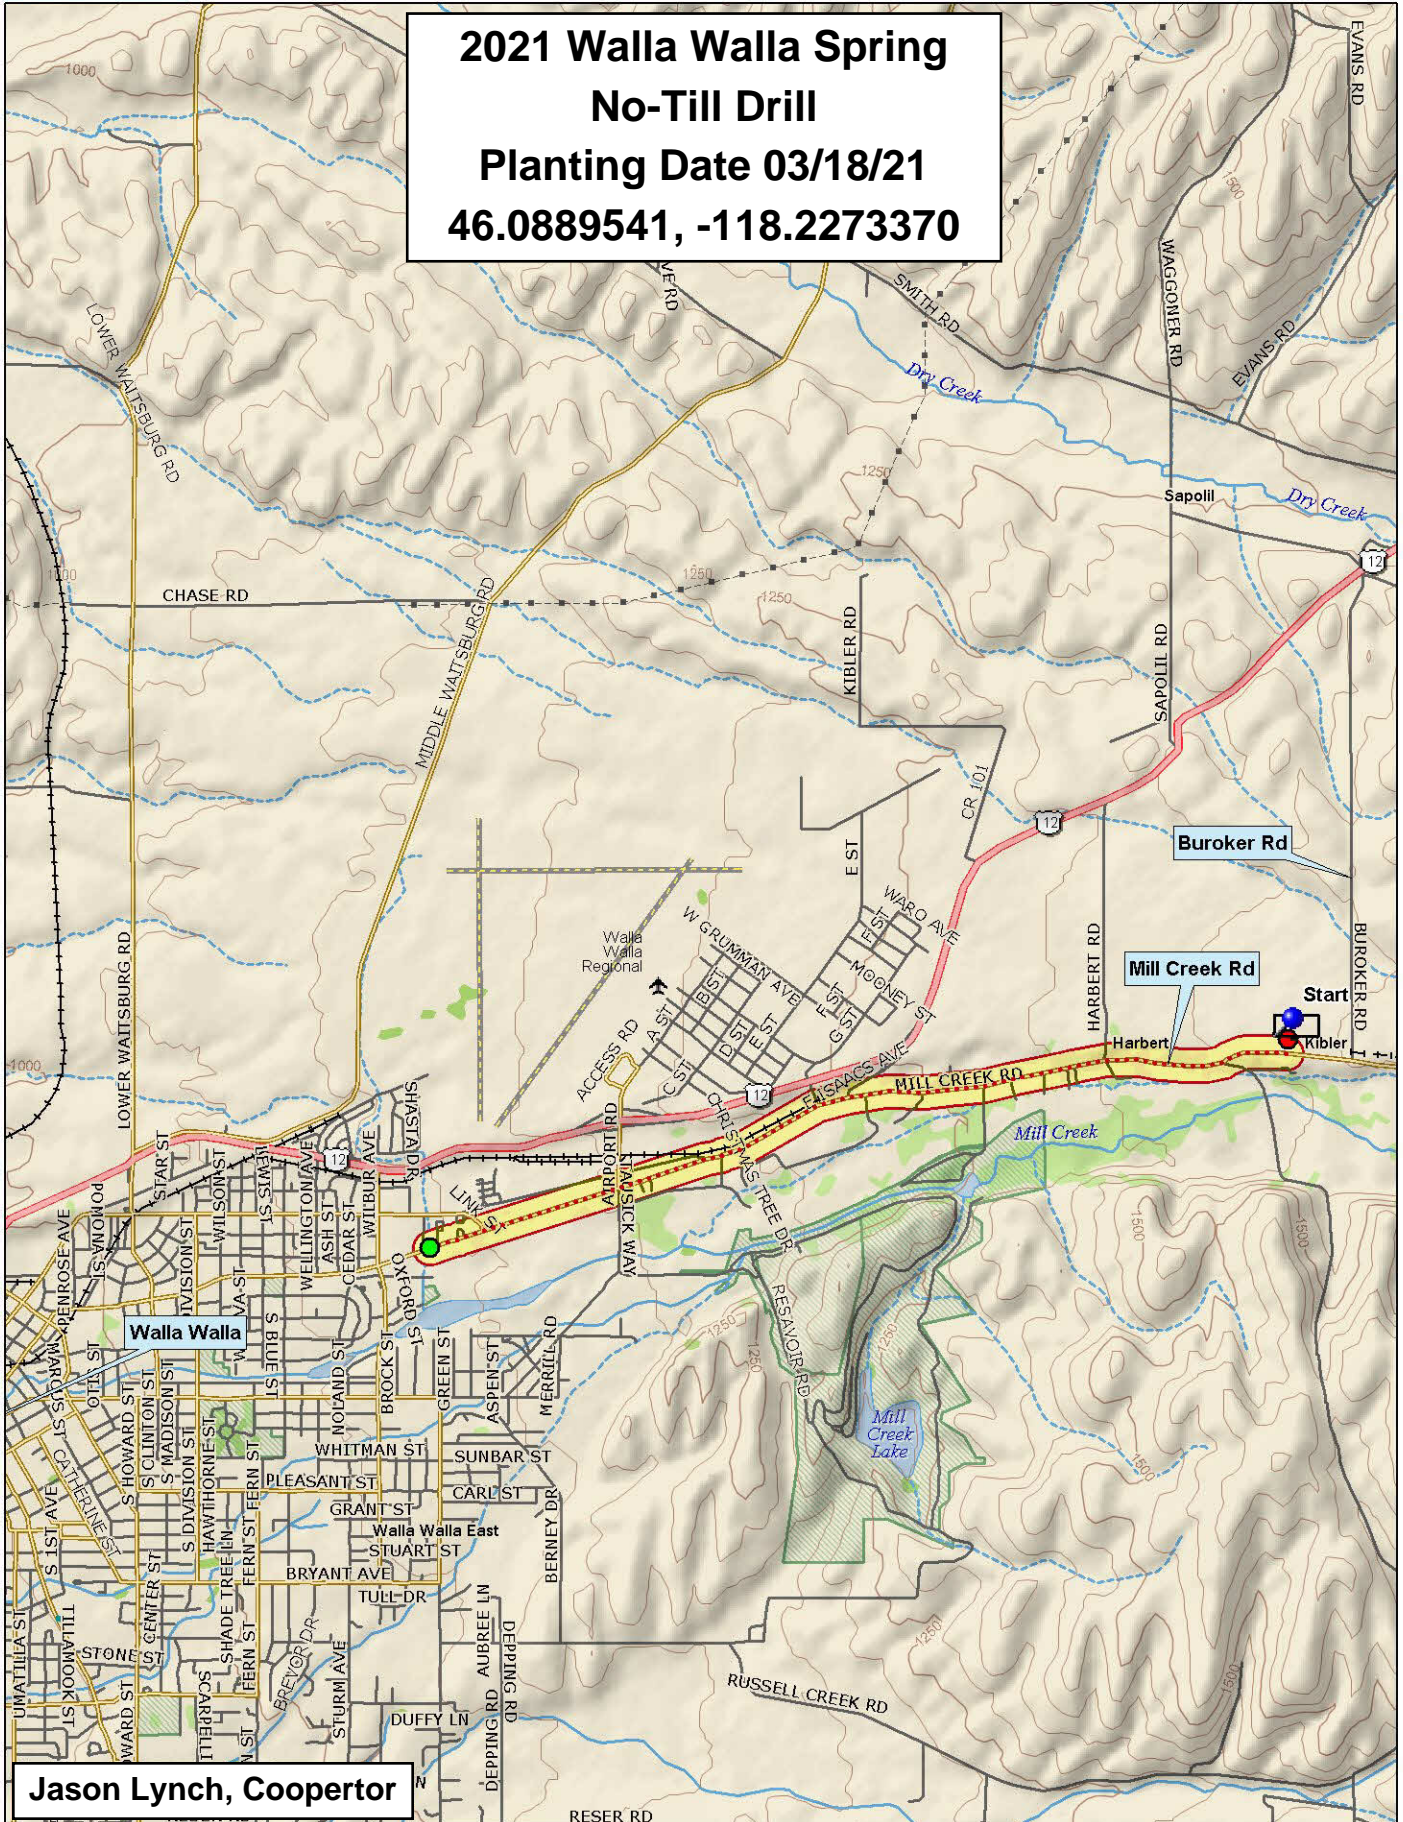

**2021 Walla Walla Spring  
No-Till Drill  
Planting Date 03/18/21  
46.0889541, -118.2273370**

**Jason Lynch, Coopertor**

Data use subject to license.

© DeLorme. Topo North America™ 9.

www.delorme.com

Scale 1 : 50,000

Entry	Name
1	AP Coachman
2	AP Mondovi CL2
3	Hedge CL+
4	IDO1802S
5	IDO1902S
6	JD
7	Louise
8	Melba
9	Ryan
10	Seahawk
11	Tekoa
12	TMC 2021
13	UI Cookie
14	UI Stone
15	WA 8321
16	WA 8325
17	WA 8352 CL+
18	WA 8353 CL+
19	WA 8354 CL+
20	WB6121
21	WB6211CLP
22	WB6341
23	YSC-603
24	YSC-605