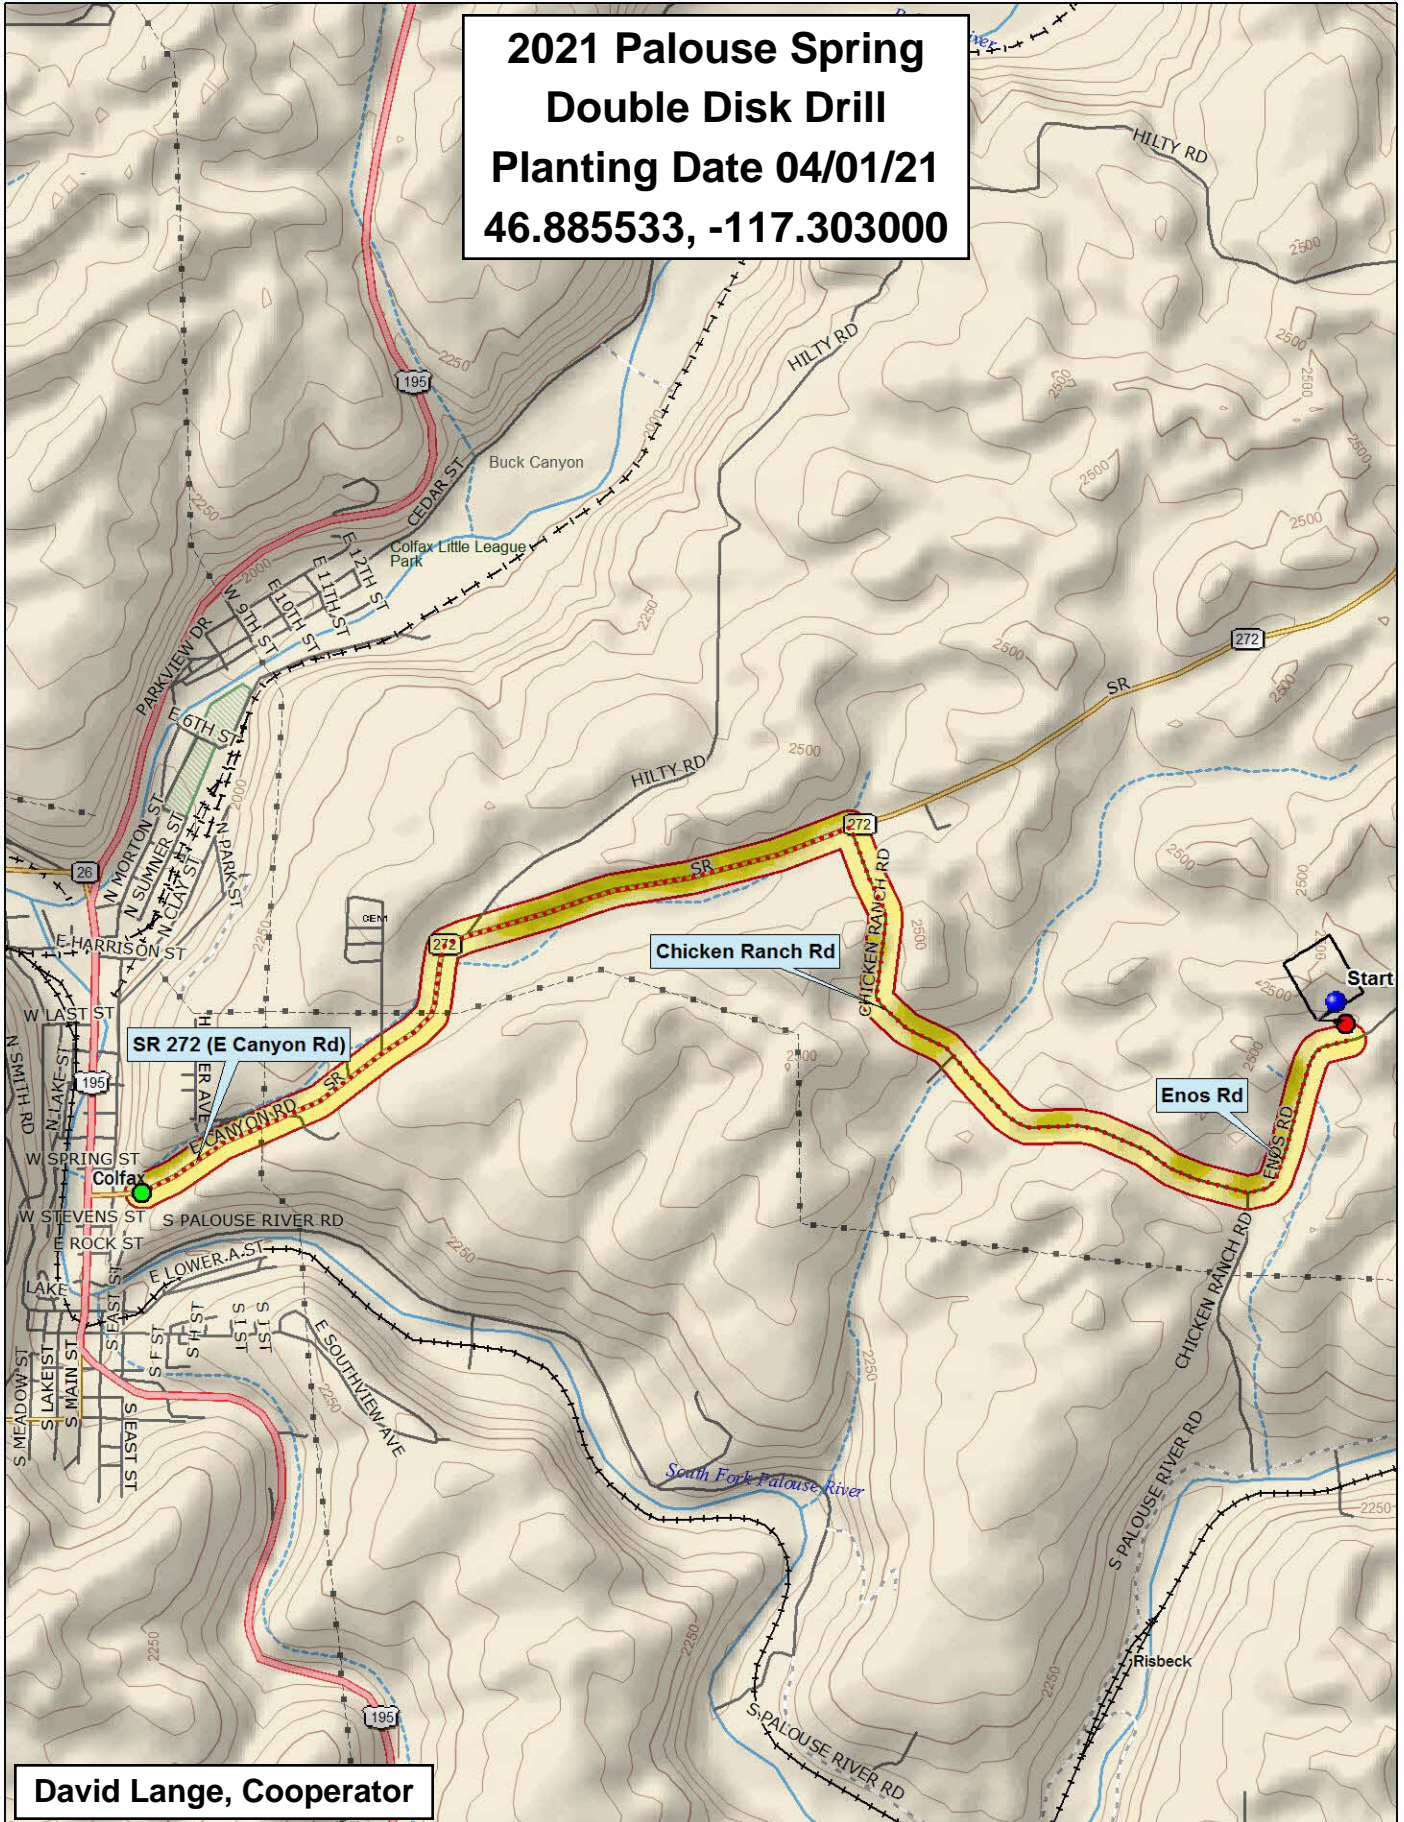

**2021 Palouse Spring
 Double Disk Drill
 Planting Date 04/01/21
 46.885533, -117.303000**

David Lange, Cooperator

Data use subject to license.

© DeLorme. Topo North America™ 9.

www.delorme.com

2021 Soft White Spring Wheat Trial, Palouse

Entry	Name
1	AP Coachman
2	AP Mondovi CL2
3	Hedge CL+
4	IDO1802S
5	IDO1902S
6	JD
7	Louise
8	Melba
9	Ryan
10	Seahawk
11	Tekoa
12	TMC 2021
13	UI Cookie
14	UI Stone
15	WA 8321
16	WA 8325
17	WA 8352 CL+
18	WA 8353 CL+
19	WA 8354 CL+
20	WB6121
21	WB6211CLP
22	WB6341
23	YSC-603
24	YSC-605

3 Replications, Alpha-Lattice Design

<http://variety.wsu.edu>

Common
Club

Planting Date
4/1/2021

Border	2021 SW Spring		Border	2021 HR Spring		Border	2021 Spring Barley		Border
	1	8		1	6		1	6	

2021 Hard Red Spring Wheat Trial, Palouse

3 Replications, Alpha-Lattice Design

<http://variety.wsu.edu>

Planting Date
4/1/2021

Border	2021 SW Spring	Border	2021 HR Spring	Border	2021 Spring Barley	Border
1	8	1	6	1	6	