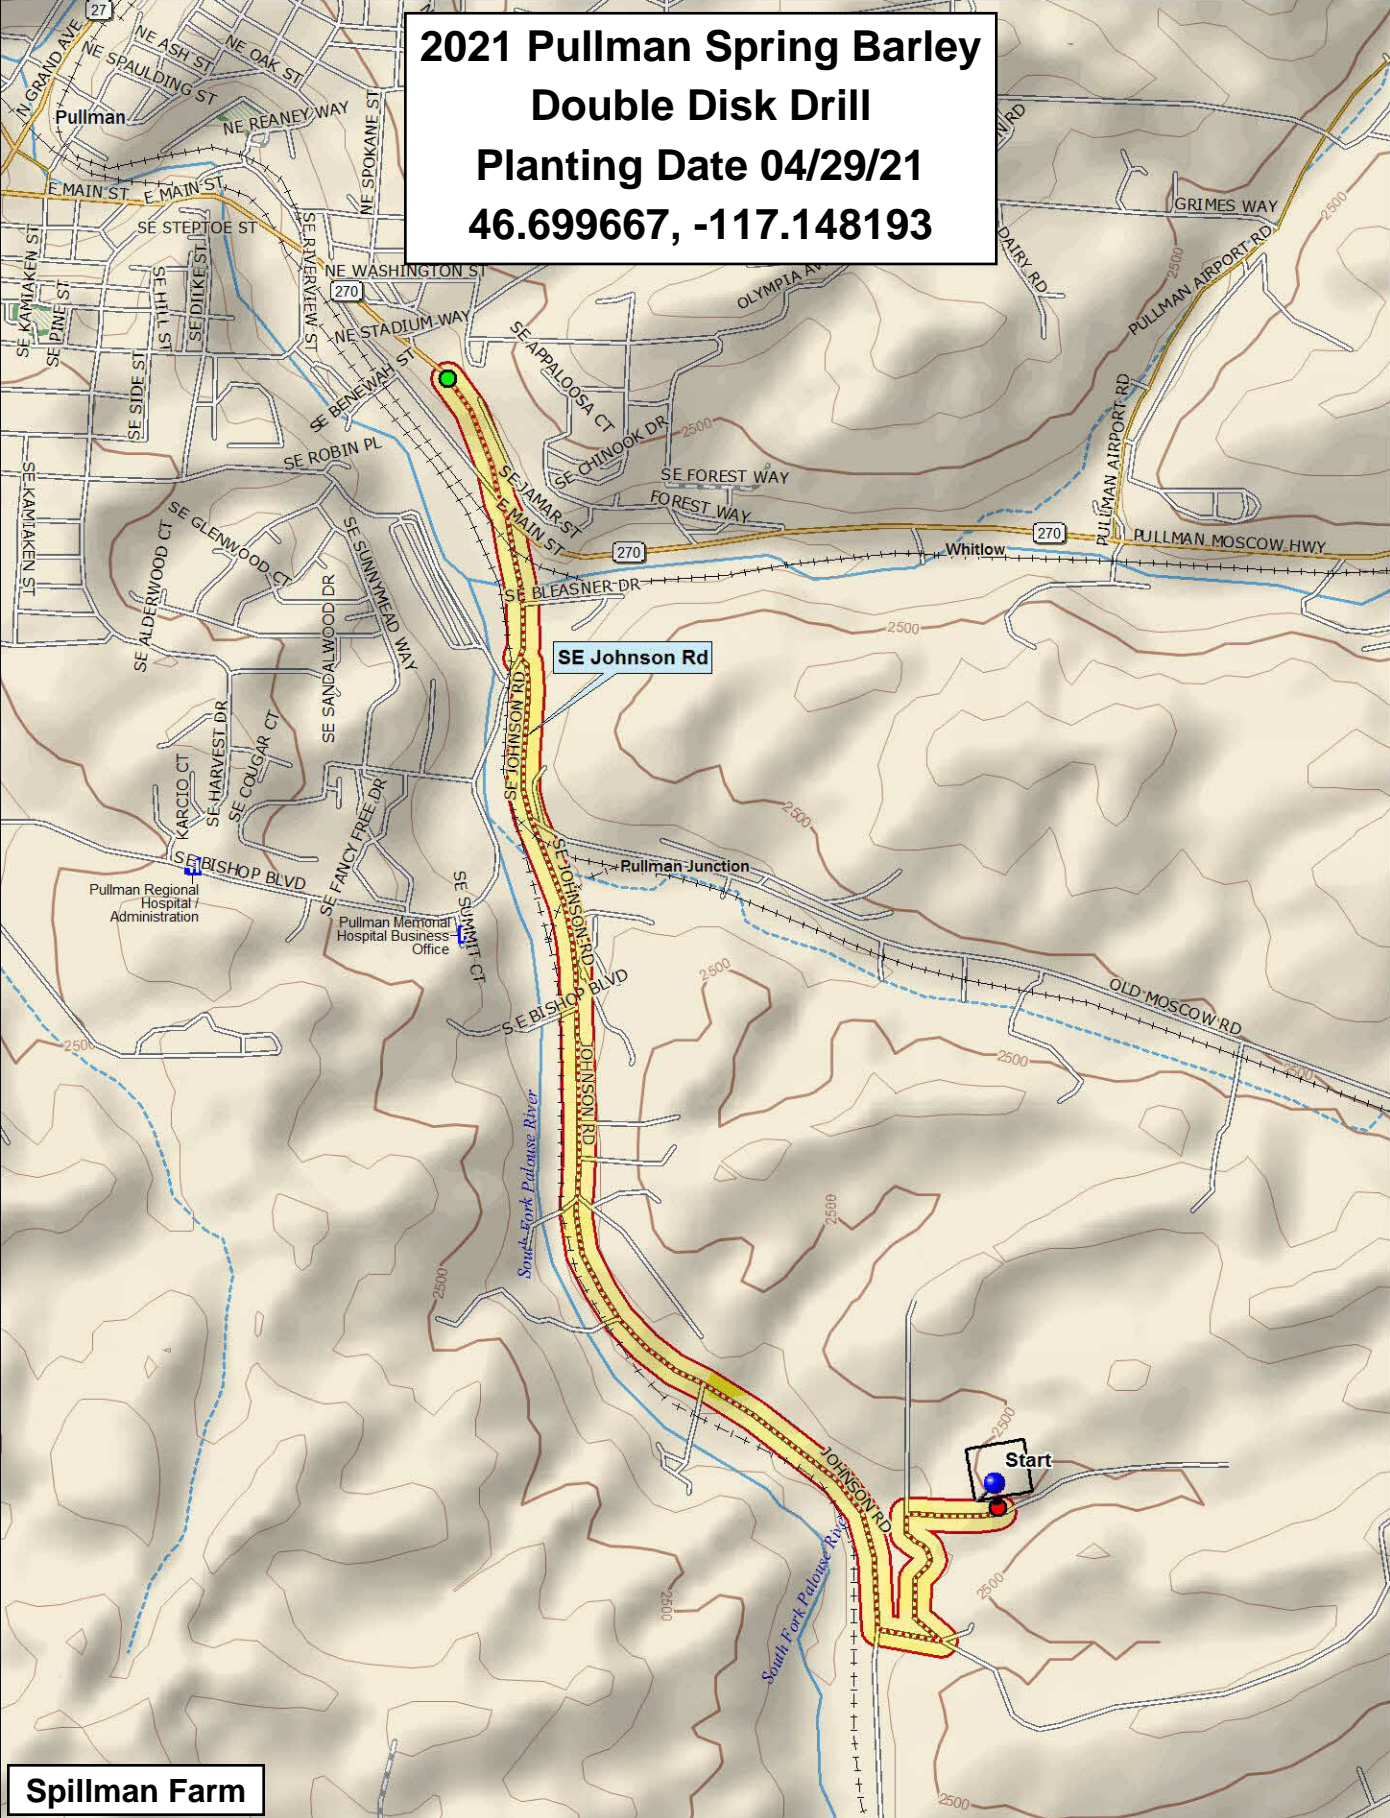

**2021 Pullman Spring Barley
 Double Disk Drill
 Planting Date 04/29/21
 46.699667, -117.148193**

Spillman Farm

2021 Spring Barley Trial, Pullman

| | | | | | | | | |
|---|--------|----------------|----------------|---------------|----------------|----------------|-------------|--------|
| 9 8 7 6 5 4 3 2 1 | Border | LCS Opera | Survivor | BC Elinor | Altorado | KWS Fantex | LCS Odyssey | Border |
| | | KWS Jessie | BC Leandra | HO516-579 | 14WAIM-3604.24 | KWS Thalís | Claymore | |
| | | Palmer | KWS Amadora | 14WAIM-3619.7 | Oreana | 14WAIM-3604.10 | Lenetah | |
| | | 14WAIM-3604.24 | KWS Amadora | Altorado | 14WAIM-3619.7 | KWS Jessie | LCS Odyssey | |
| | | BC Elinor | KWS Fantex | KWS Thalís | LCS Opera | 14WAIM-3604.10 | Claymore | |
| | | BC Leandra | Lenetah | Survivor | Palmer | HO516-579 | Oreana | |
| | | Claymore | BC Elinor | 14WAIM-3619.7 | Palmer | KWS Jessie | LCS Opera | |
| | | HO516-579 | 14WAIM-3604.24 | KWS Fantex | 14WAIM-3604.10 | Altorado | Survivor | |
| | | Oreana | KWS Thalís | BC Leandra | KWS Amadora | LCS Odyssey | Lenetah | |
| | | 1 | 2 | 3 | 4 | 5 | 6 | |

| Entry | Name |
|-------|----------------|
| 1 | 14WAIM-3604.10 |
| 2 | 14WAIM-3604.24 |
| 3 | 14WAIM-3619.7 |
| 4 | Altorado |
| 5 | BC Elinor |
| 6 | BC Leandra |
| 7 | Claymore |
| 8 | HO516-579 |
| 9 | KWS Amadora |
| 10 | KWS Fantex |
| 11 | KWS Jessie |
| 12 | KWS Thalís |
| 13 | LCS Odyssey |
| 14 | LCS Opera |
| 15 | Lenetah |
| 16 | Oreana |
| 17 | Palmer |
| 18 | Survivor |

3 Replications, Alpha-Lattice Design

<http://variety.wsu.edu>

| Planting Date |
|---------------|
| 4/29/2021 |

| | | |
|--------|--------------------------------------|--------|
| Border | 2021 Spring Barley | Border |
| | 1 6 | |