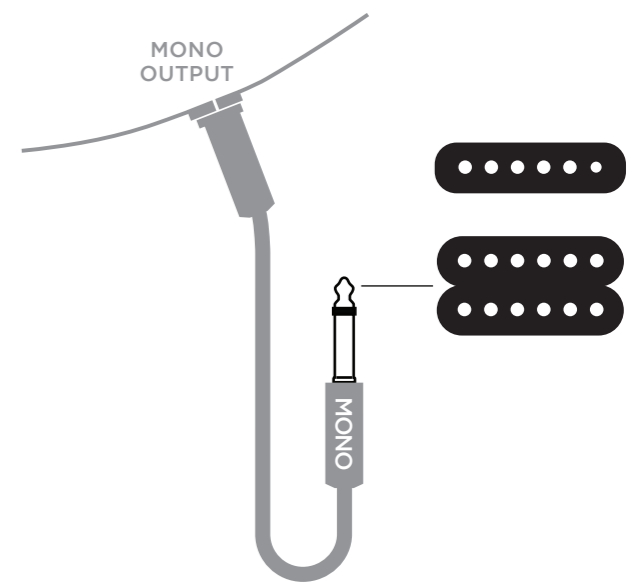

STINGRAY ARTIST SERIES DUSTIN KENSRUE

CONTROL FUNCTION DIAGRAM 12-20-2018

MODE BUTTON UP

MODE BUTTON DOWN