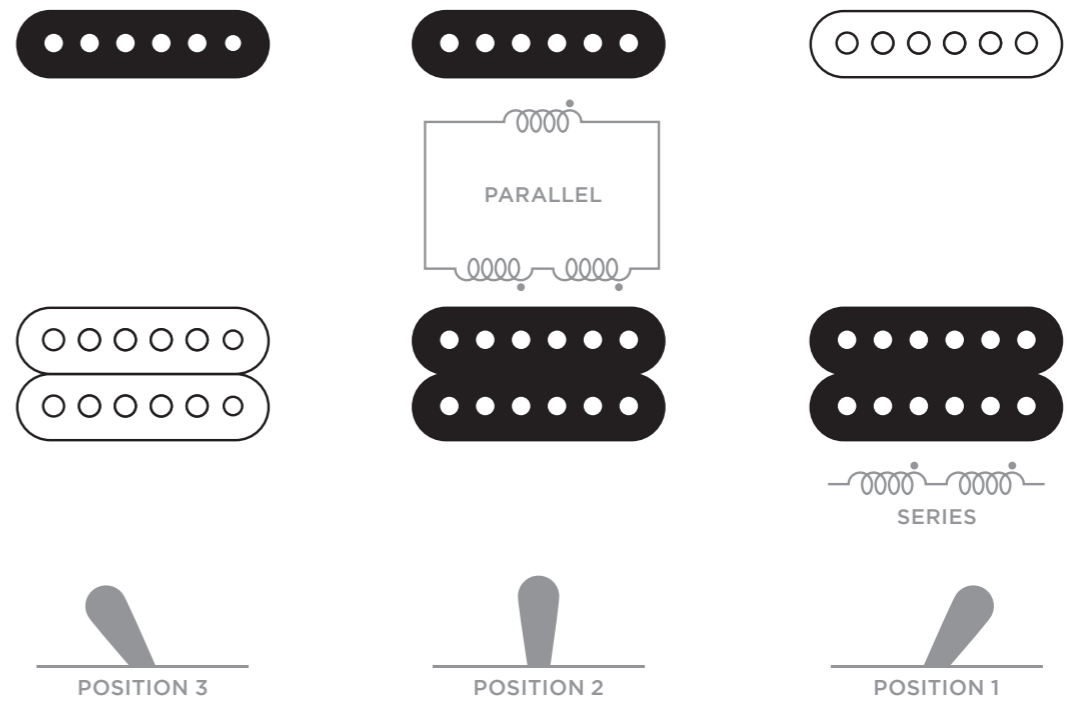

STINGRAY ARTIST SERIES DUSTIN KENSRUE

CONTROL FUNCTION DIAGRAM 12-20-2018

MODE BUTTON UP

MODE BUTTON DOWN