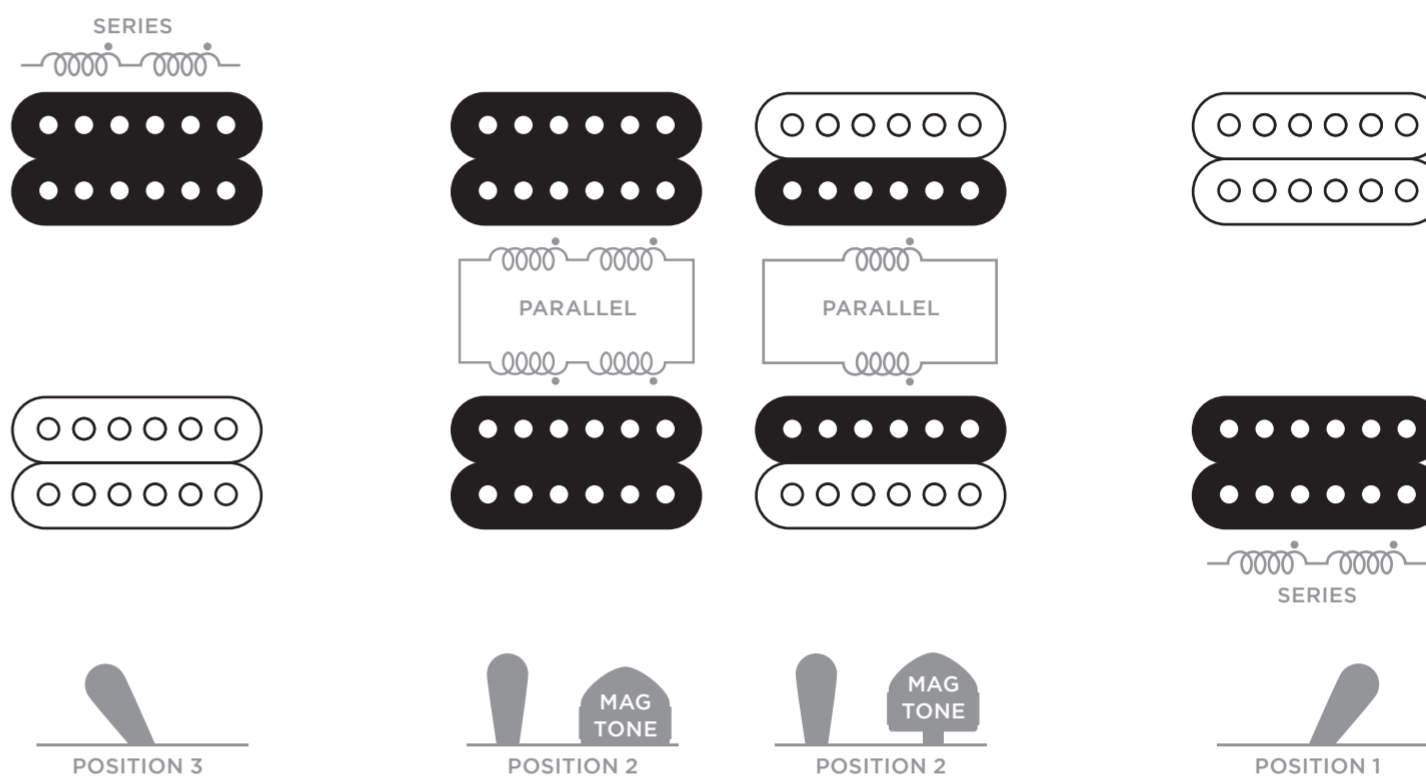

MAJESTY 6

CONTROL FUNCTION DIAGRAM 06-04-2019

LED FLASHES WHEN BATTERIES NEED REPLACING.

ONCE FLASHING BEGINS, 3-5 HOURS OF OPERATION IS TYPICAL.