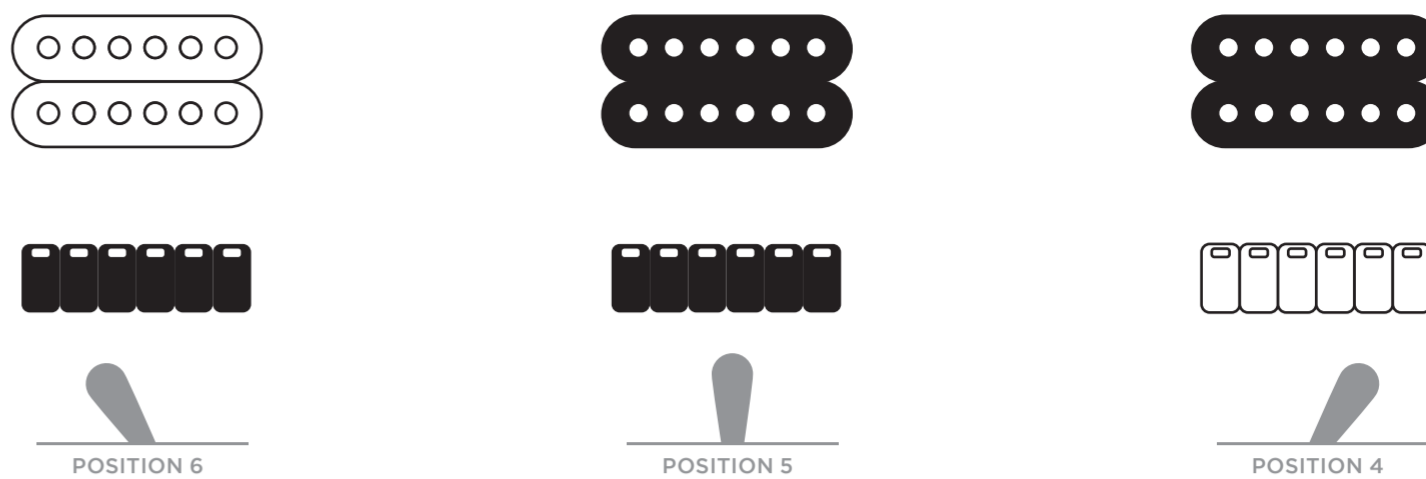

MAJESTY 6

CONTROL FUNCTION DIAGRAM 06-04-2019

LED FLASHES WHEN BATTERIES NEED REPLACING.

ONCE FLASHING BEGINS, 3-5 HOURS OF OPERATION IS TYPICAL.