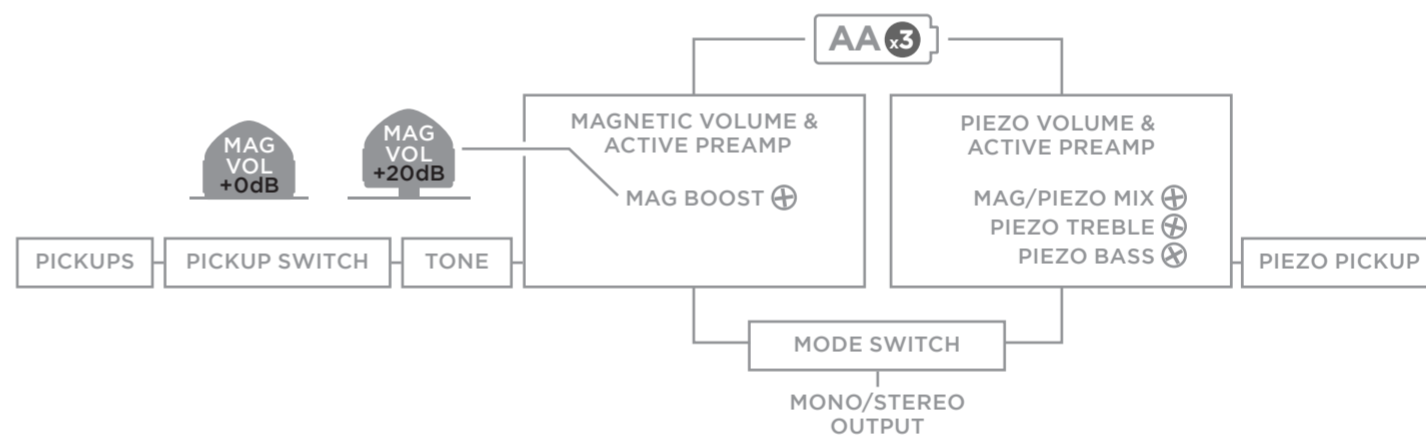

MAJESTY 6

CONTROL FUNCTION DIAGRAM 06-04-2019

LED FLASHES WHEN BATTERIES NEED REPLACING.

ONCE FLASHING BEGINS, 3-5 HOURS OF OPERATION IS TYPICAL.