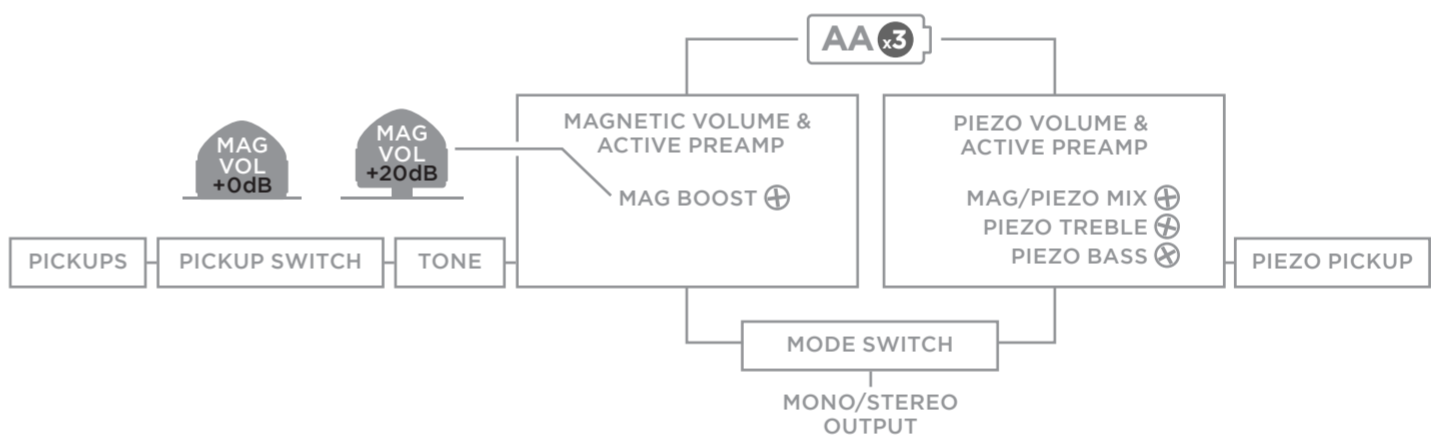

MAJESTY 7

CONTROL FUNCTION DIAGRAM 06-04-2019

LED FLASHES WHEN BATTERIES NEED REPLACING.

ONCE FLASHING BEGINS, 3-5 HOURS OF OPERATION IS TYPICAL.