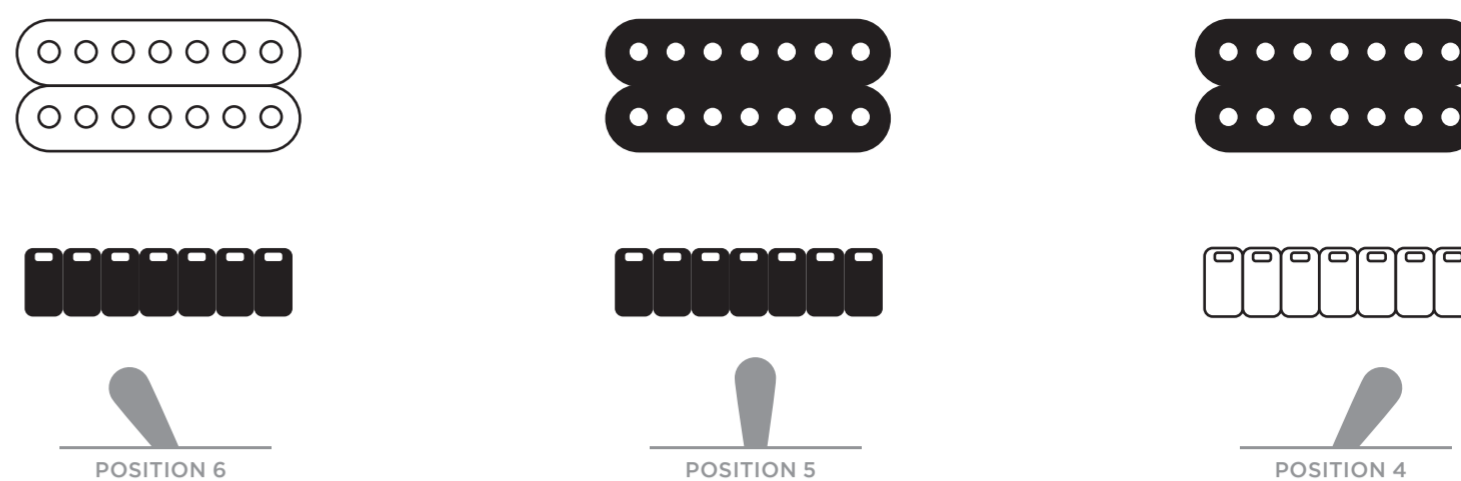

MAJESTY 7

CONTROL FUNCTION DIAGRAM 06-04-2019

LED FLASHES WHEN BATTERIES NEED REPLACING.

ONCE FLASHING BEGINS, 3-5 HOURS OF OPERATION IS TYPICAL.