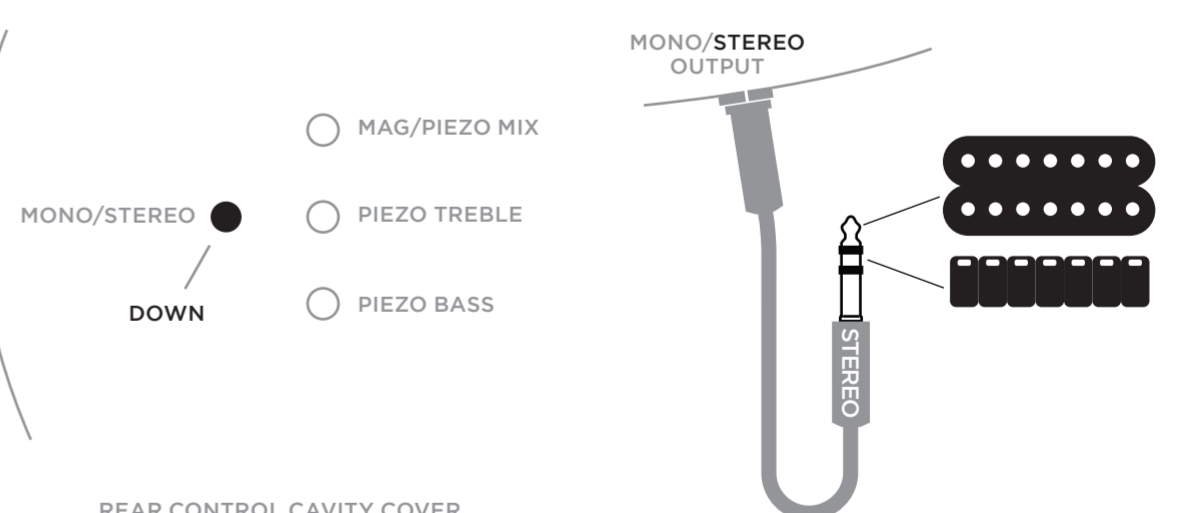

MAJESTY 7

CONTROL FUNCTION DIAGRAM 06-04-2019

LED FLASHES WHEN BATTERIES NEED REPLACING.

ONCE FLASHING BEGINS, 3-5 HOURS OF OPERATION IS TYPICAL.