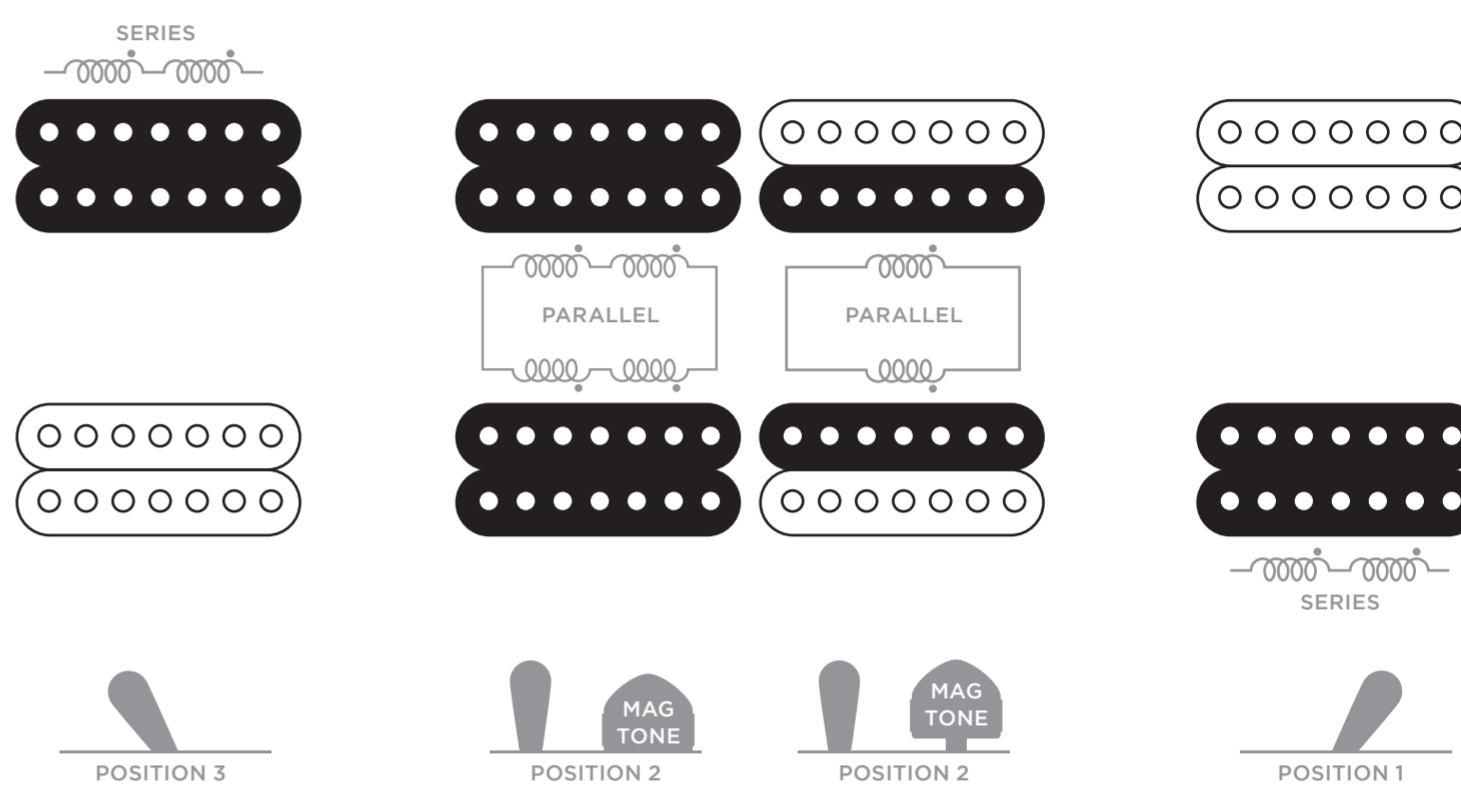

MAJESTY 7

CONTROL FUNCTION DIAGRAM 06-04-2019

LED FLASHES WHEN BATTERIES NEED REPLACING.

ONCE FLASHING BEGINS, 3-5 HOURS OF OPERATION IS TYPICAL.