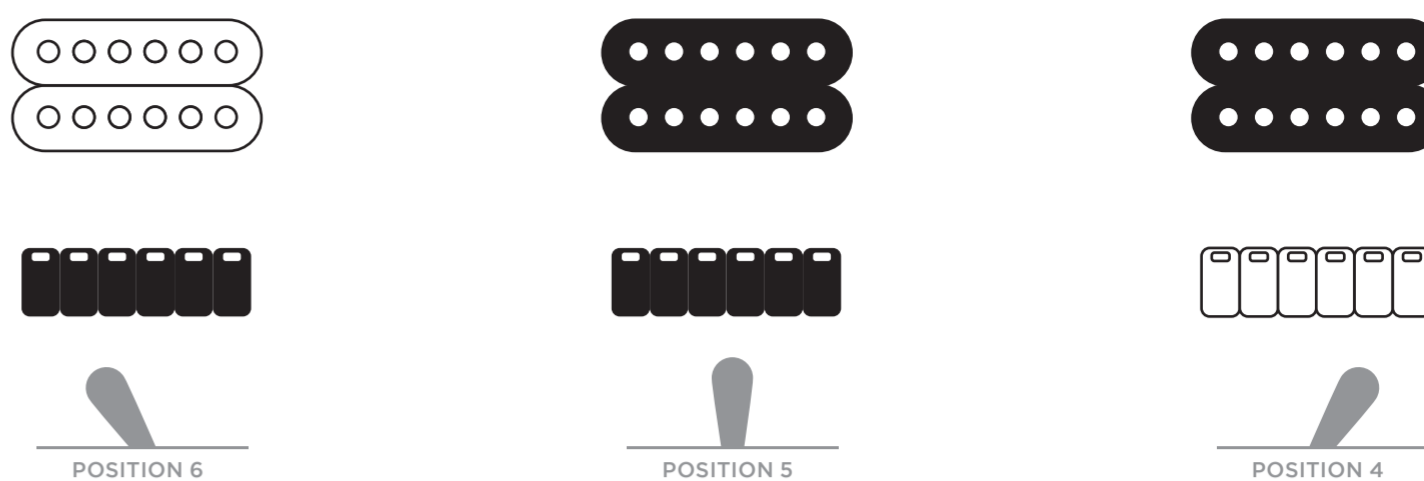

# MAJESTY 6

CONTROL FUNCTION DIAGRAM 06-04-2019

LED FLASHES WHEN BATTERIES NEED REPLACING.

ONCE FLASHING BEGINS, 3-5 HOURS OF OPERATION IS TYPICAL.