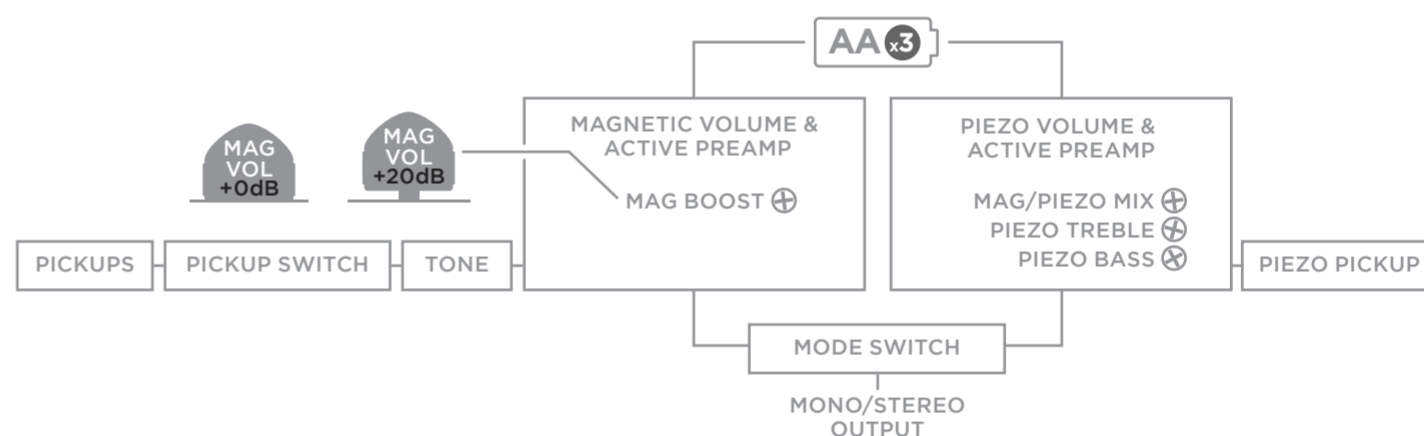

# MAJESTY 6

CONTROL FUNCTION DIAGRAM 06-04-2019

LED FLASHES WHEN BATTERIES NEED REPLACING.

ONCE FLASHING BEGINS, 3-5 HOURS OF OPERATION IS TYPICAL.