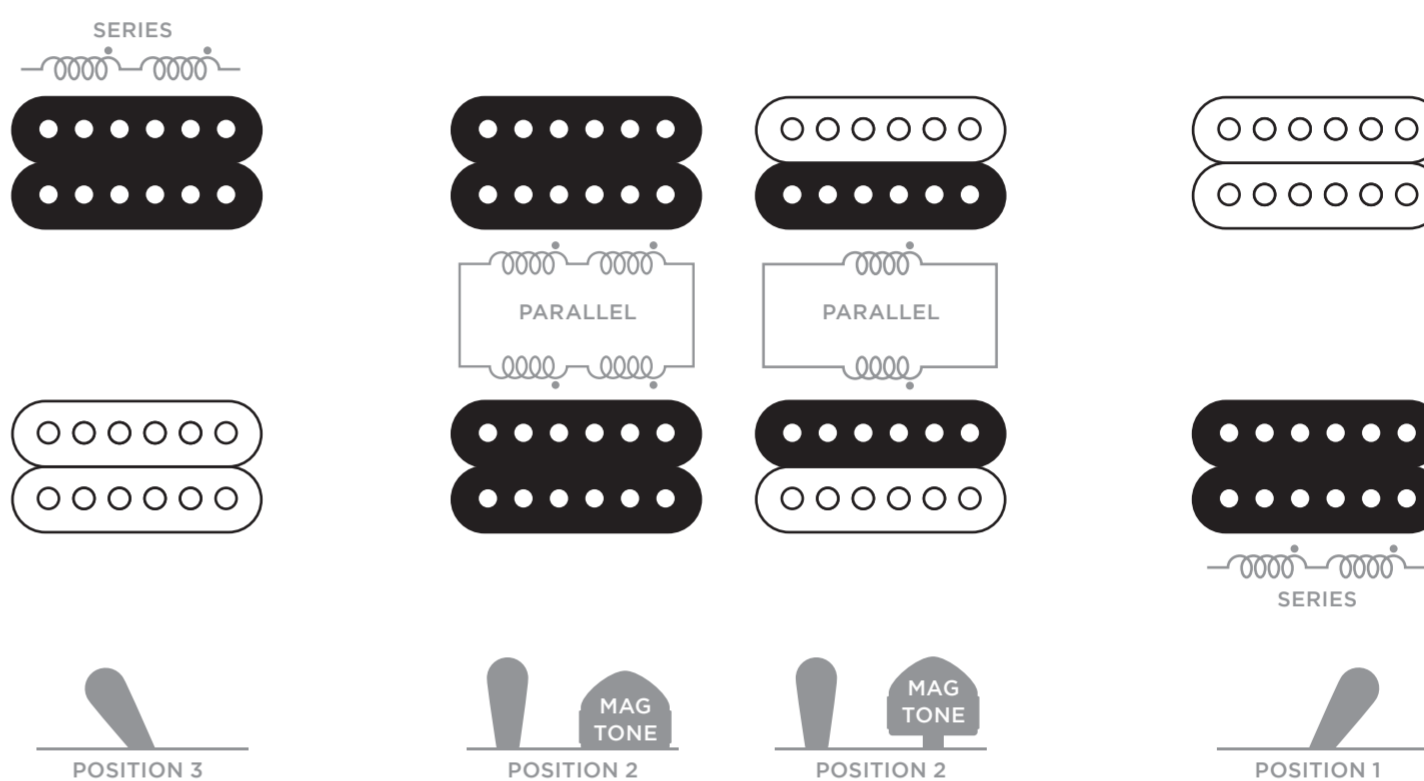

# MAJESTY 6

CONTROL FUNCTION DIAGRAM 06-04-2019

LED FLASHES WHEN BATTERIES NEED REPLACING.

ONCE FLASHING BEGINS, 3-5 HOURS OF OPERATION IS TYPICAL.