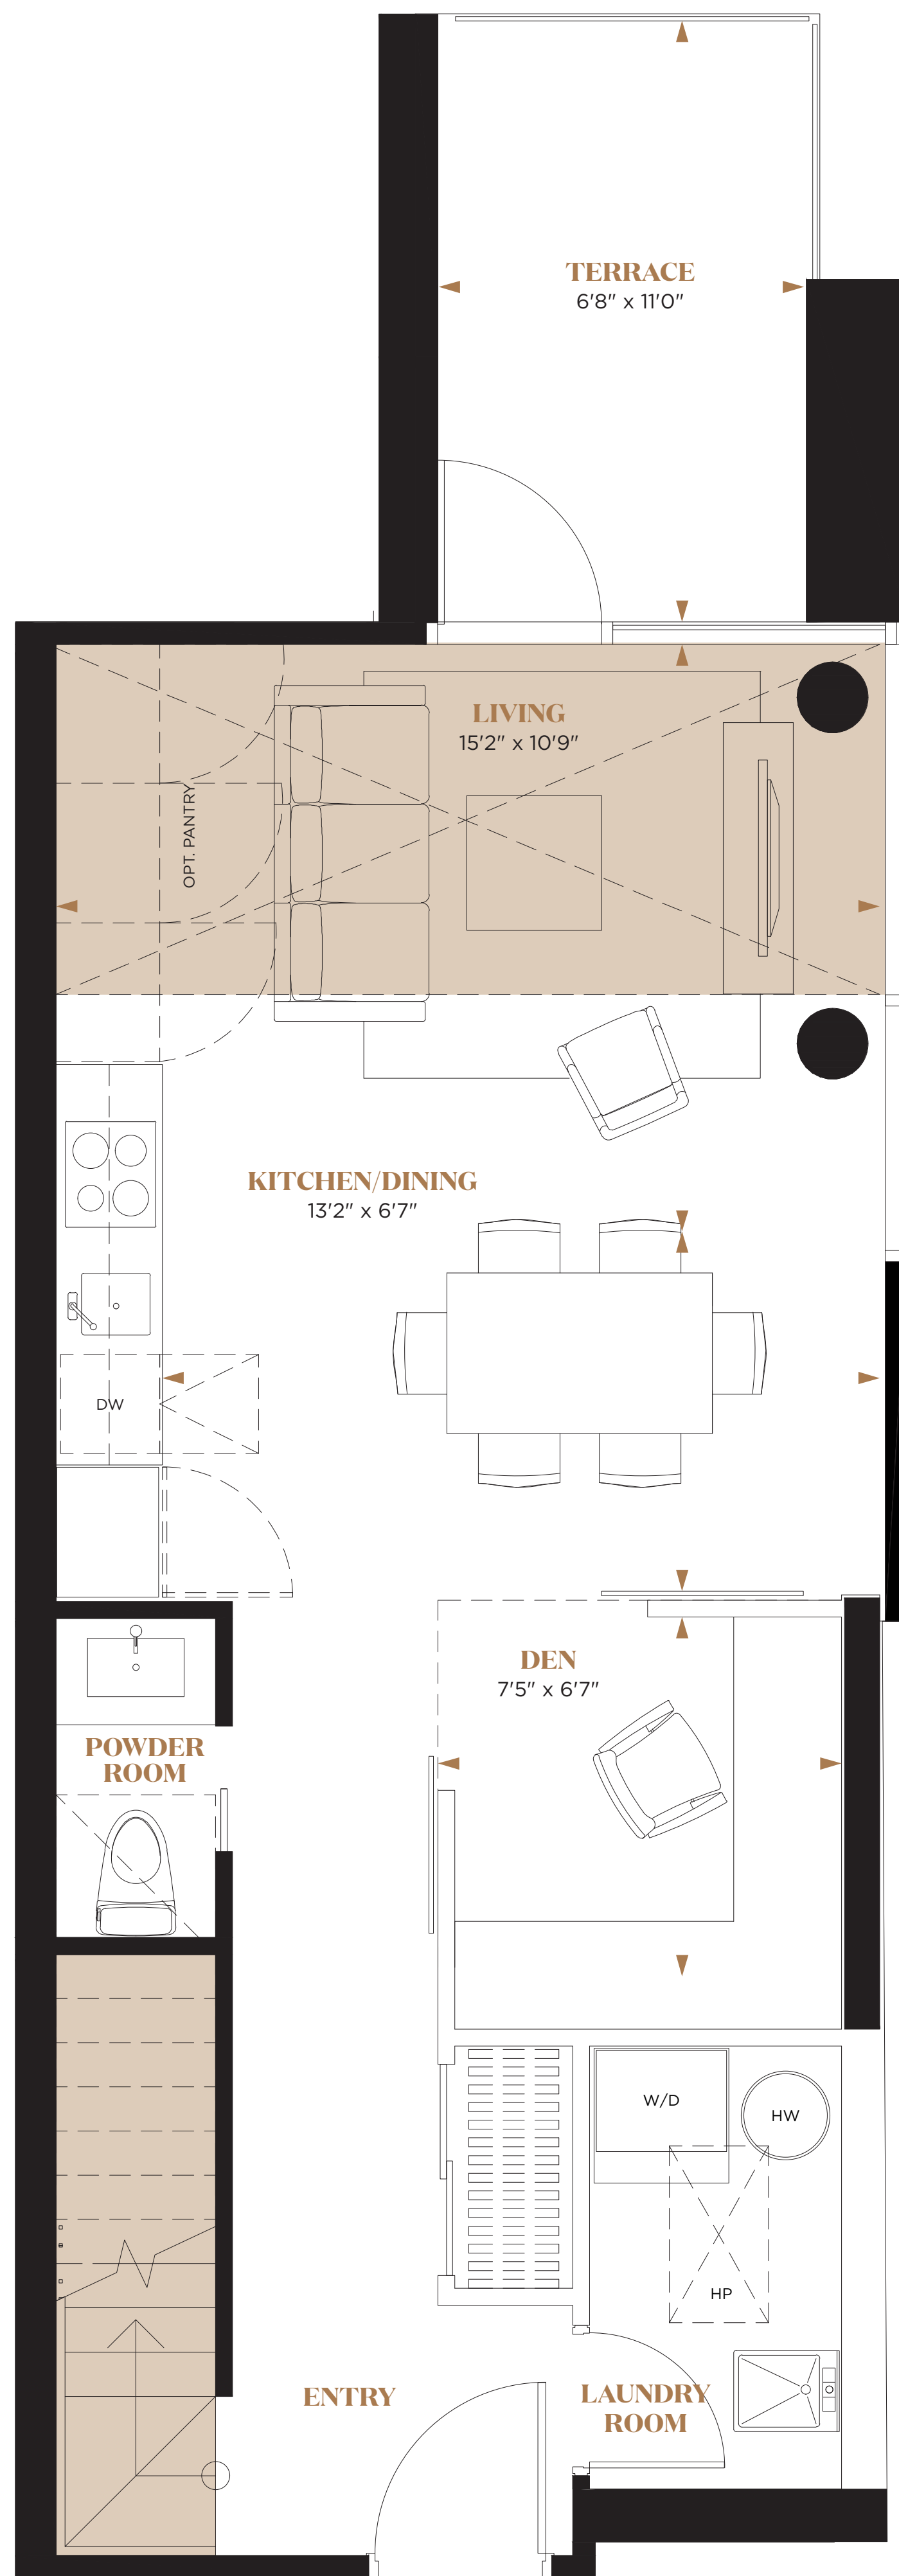

BORDEAUX

2 BEDROOM + DEN
1,002 SQ. FT.
INTERIOR

LOWER