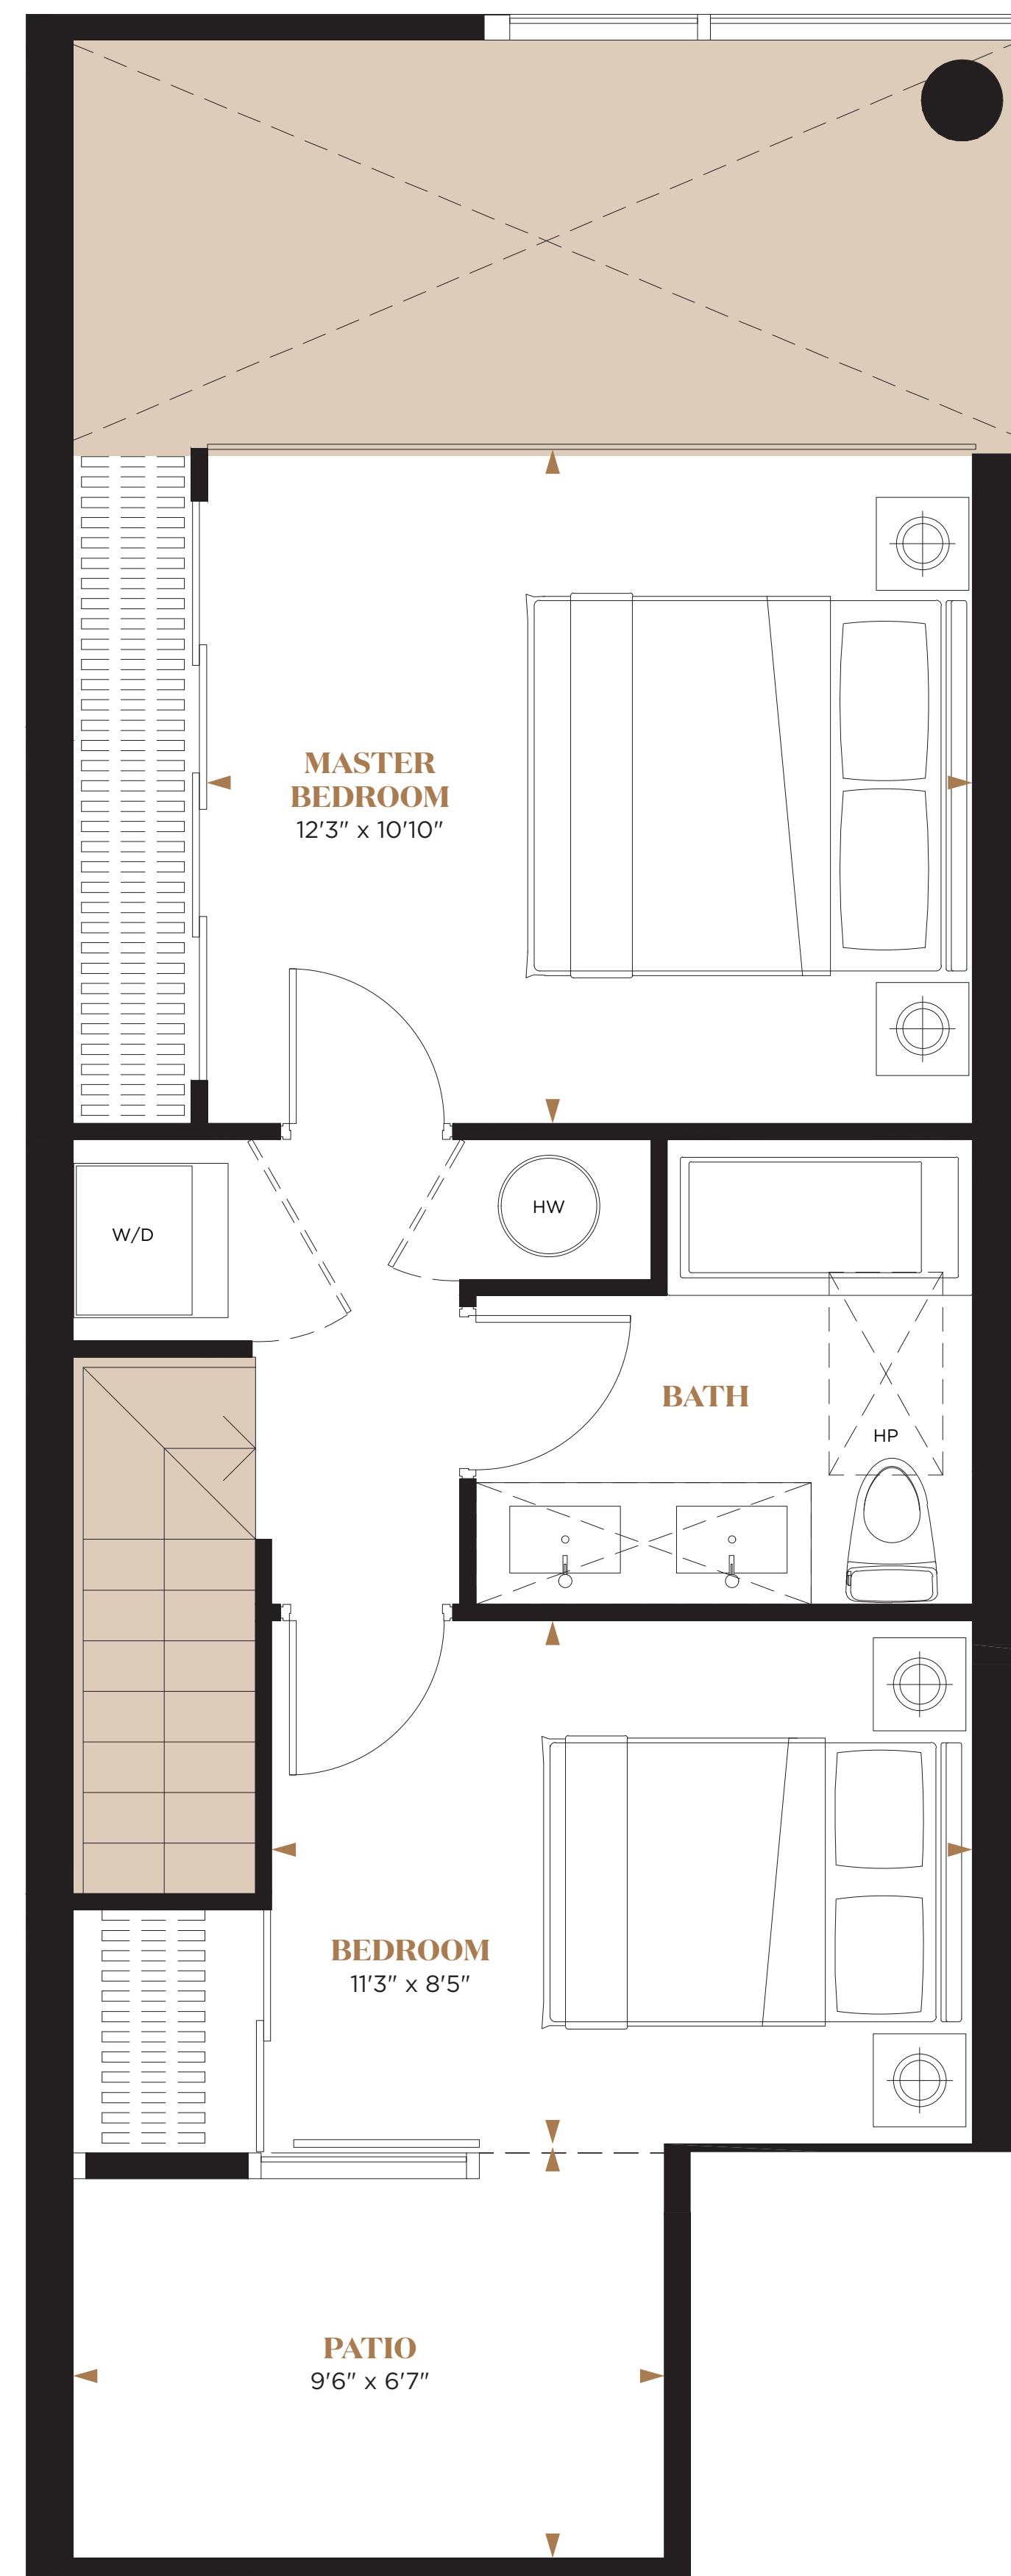

UPPER

ROOMS
2 Bedrooms • 1½ Baths
Laundry Room • Den