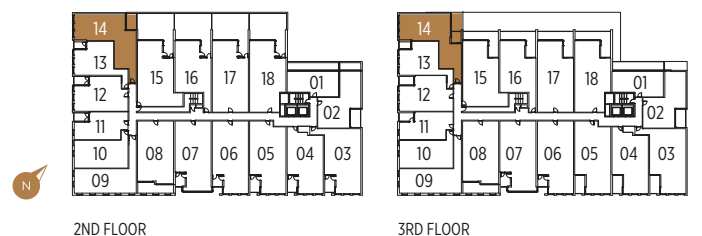

LONG ISLAND ICE TEA

2 BEDROOM + DEN
1,394 SQ. FT.
 INTERIOR

ROOMS
 2 Bedrooms • 2½ Baths
 Laundry Room • Den

All prices, figures, sizes, specifications and information are subject to change without notice.
 Furniture is not included. E.&O.E. All areas and stated dimensions are approximate. Actual usable floor space, living area and square footage may vary from stated floor area. Terrace sizes and locations, if any, vary per floor.
 All illustrations are artist's concept only.