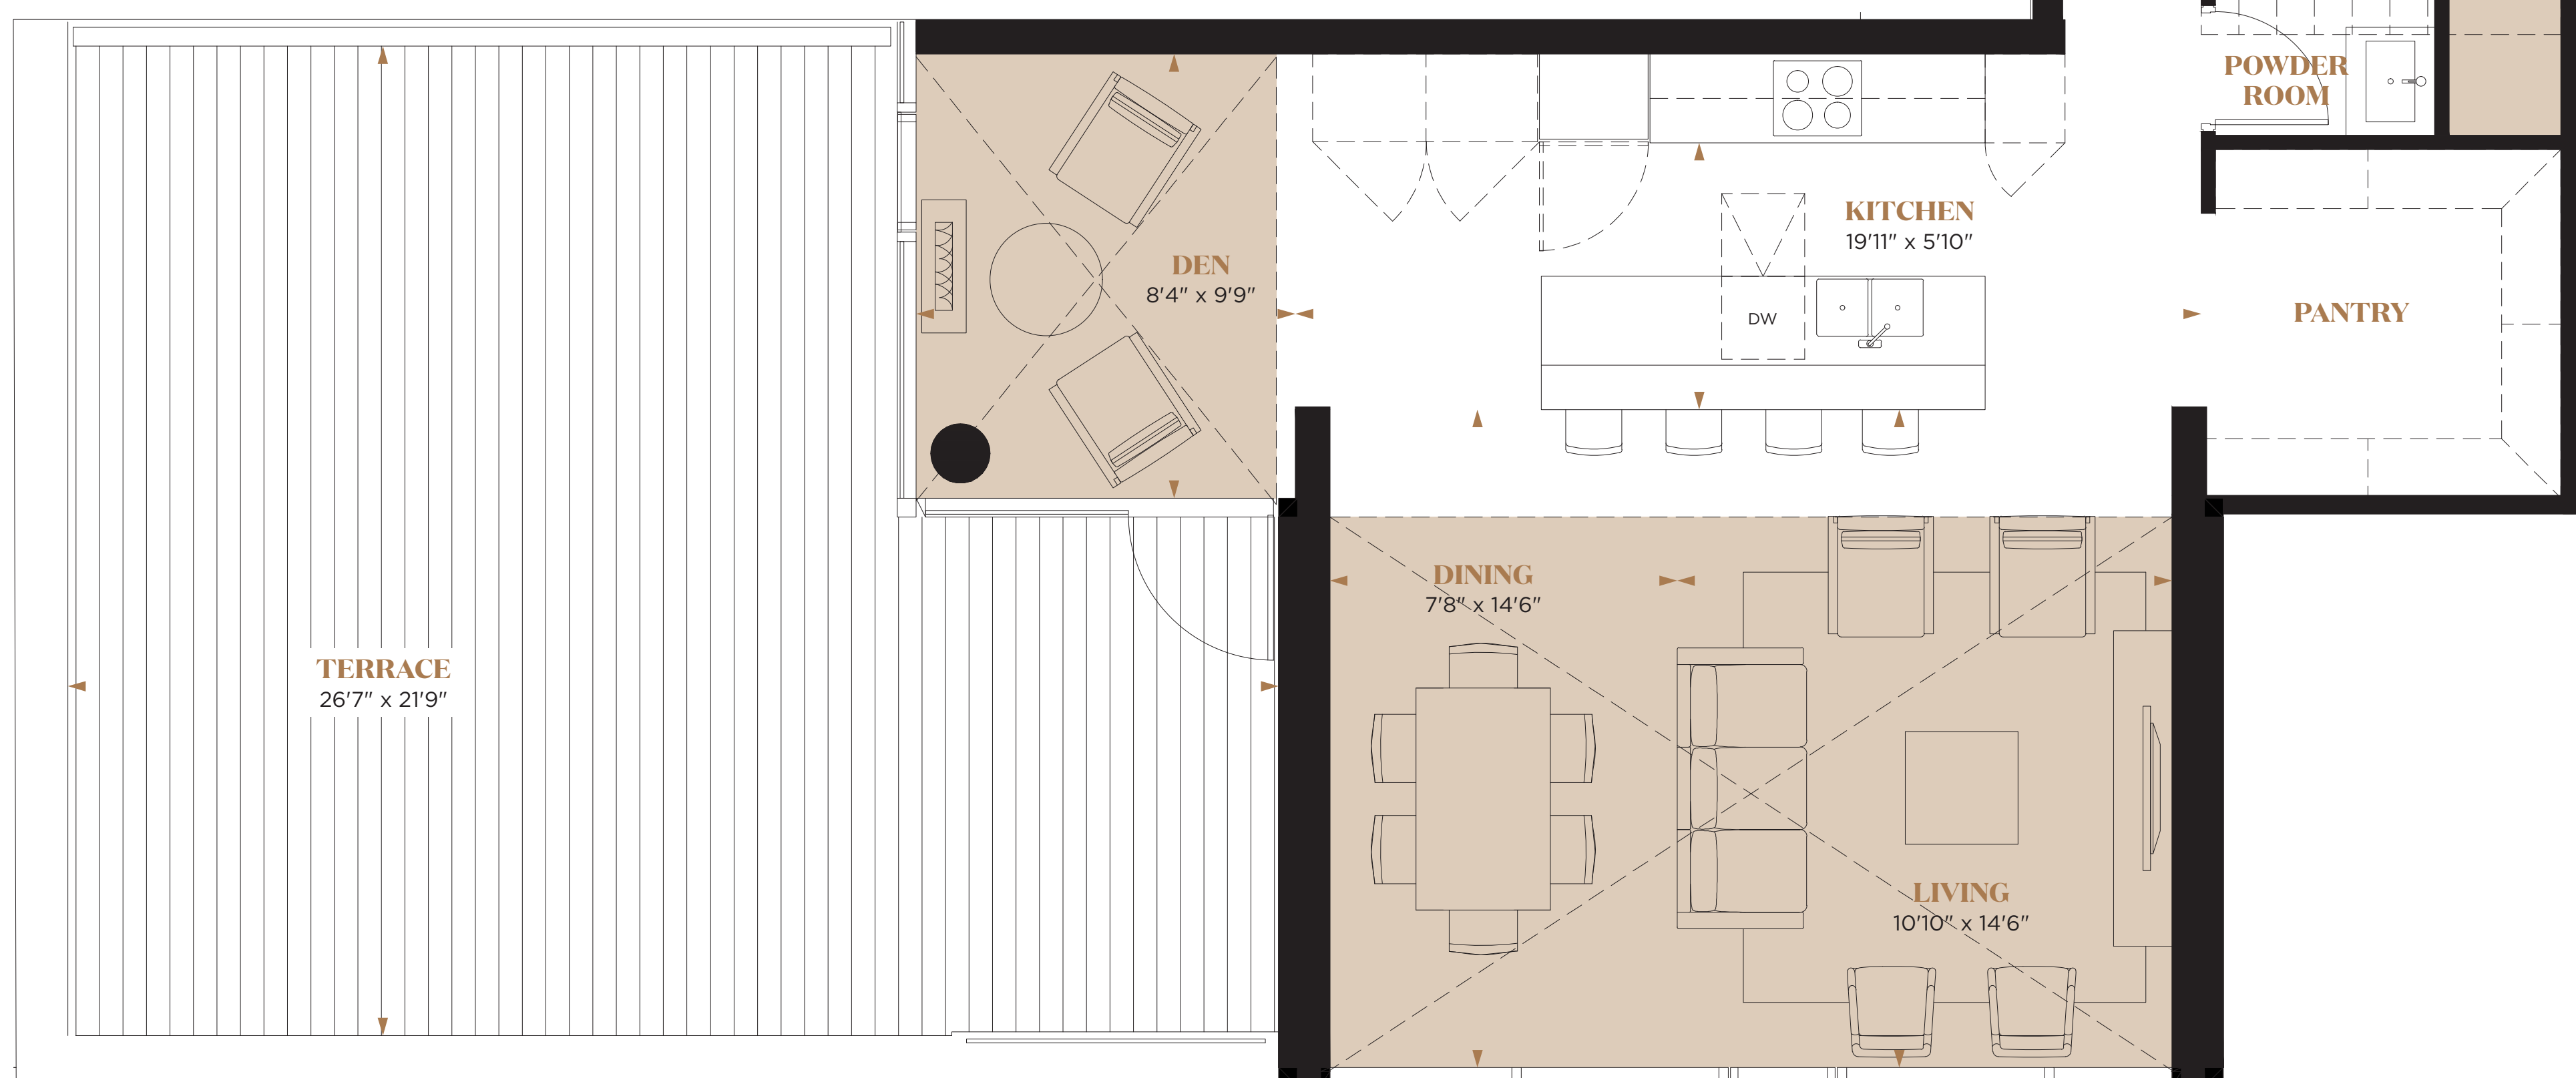

LOWER

ROOMS
2 Bedrooms • 2½ Baths
Laundry Room • Den