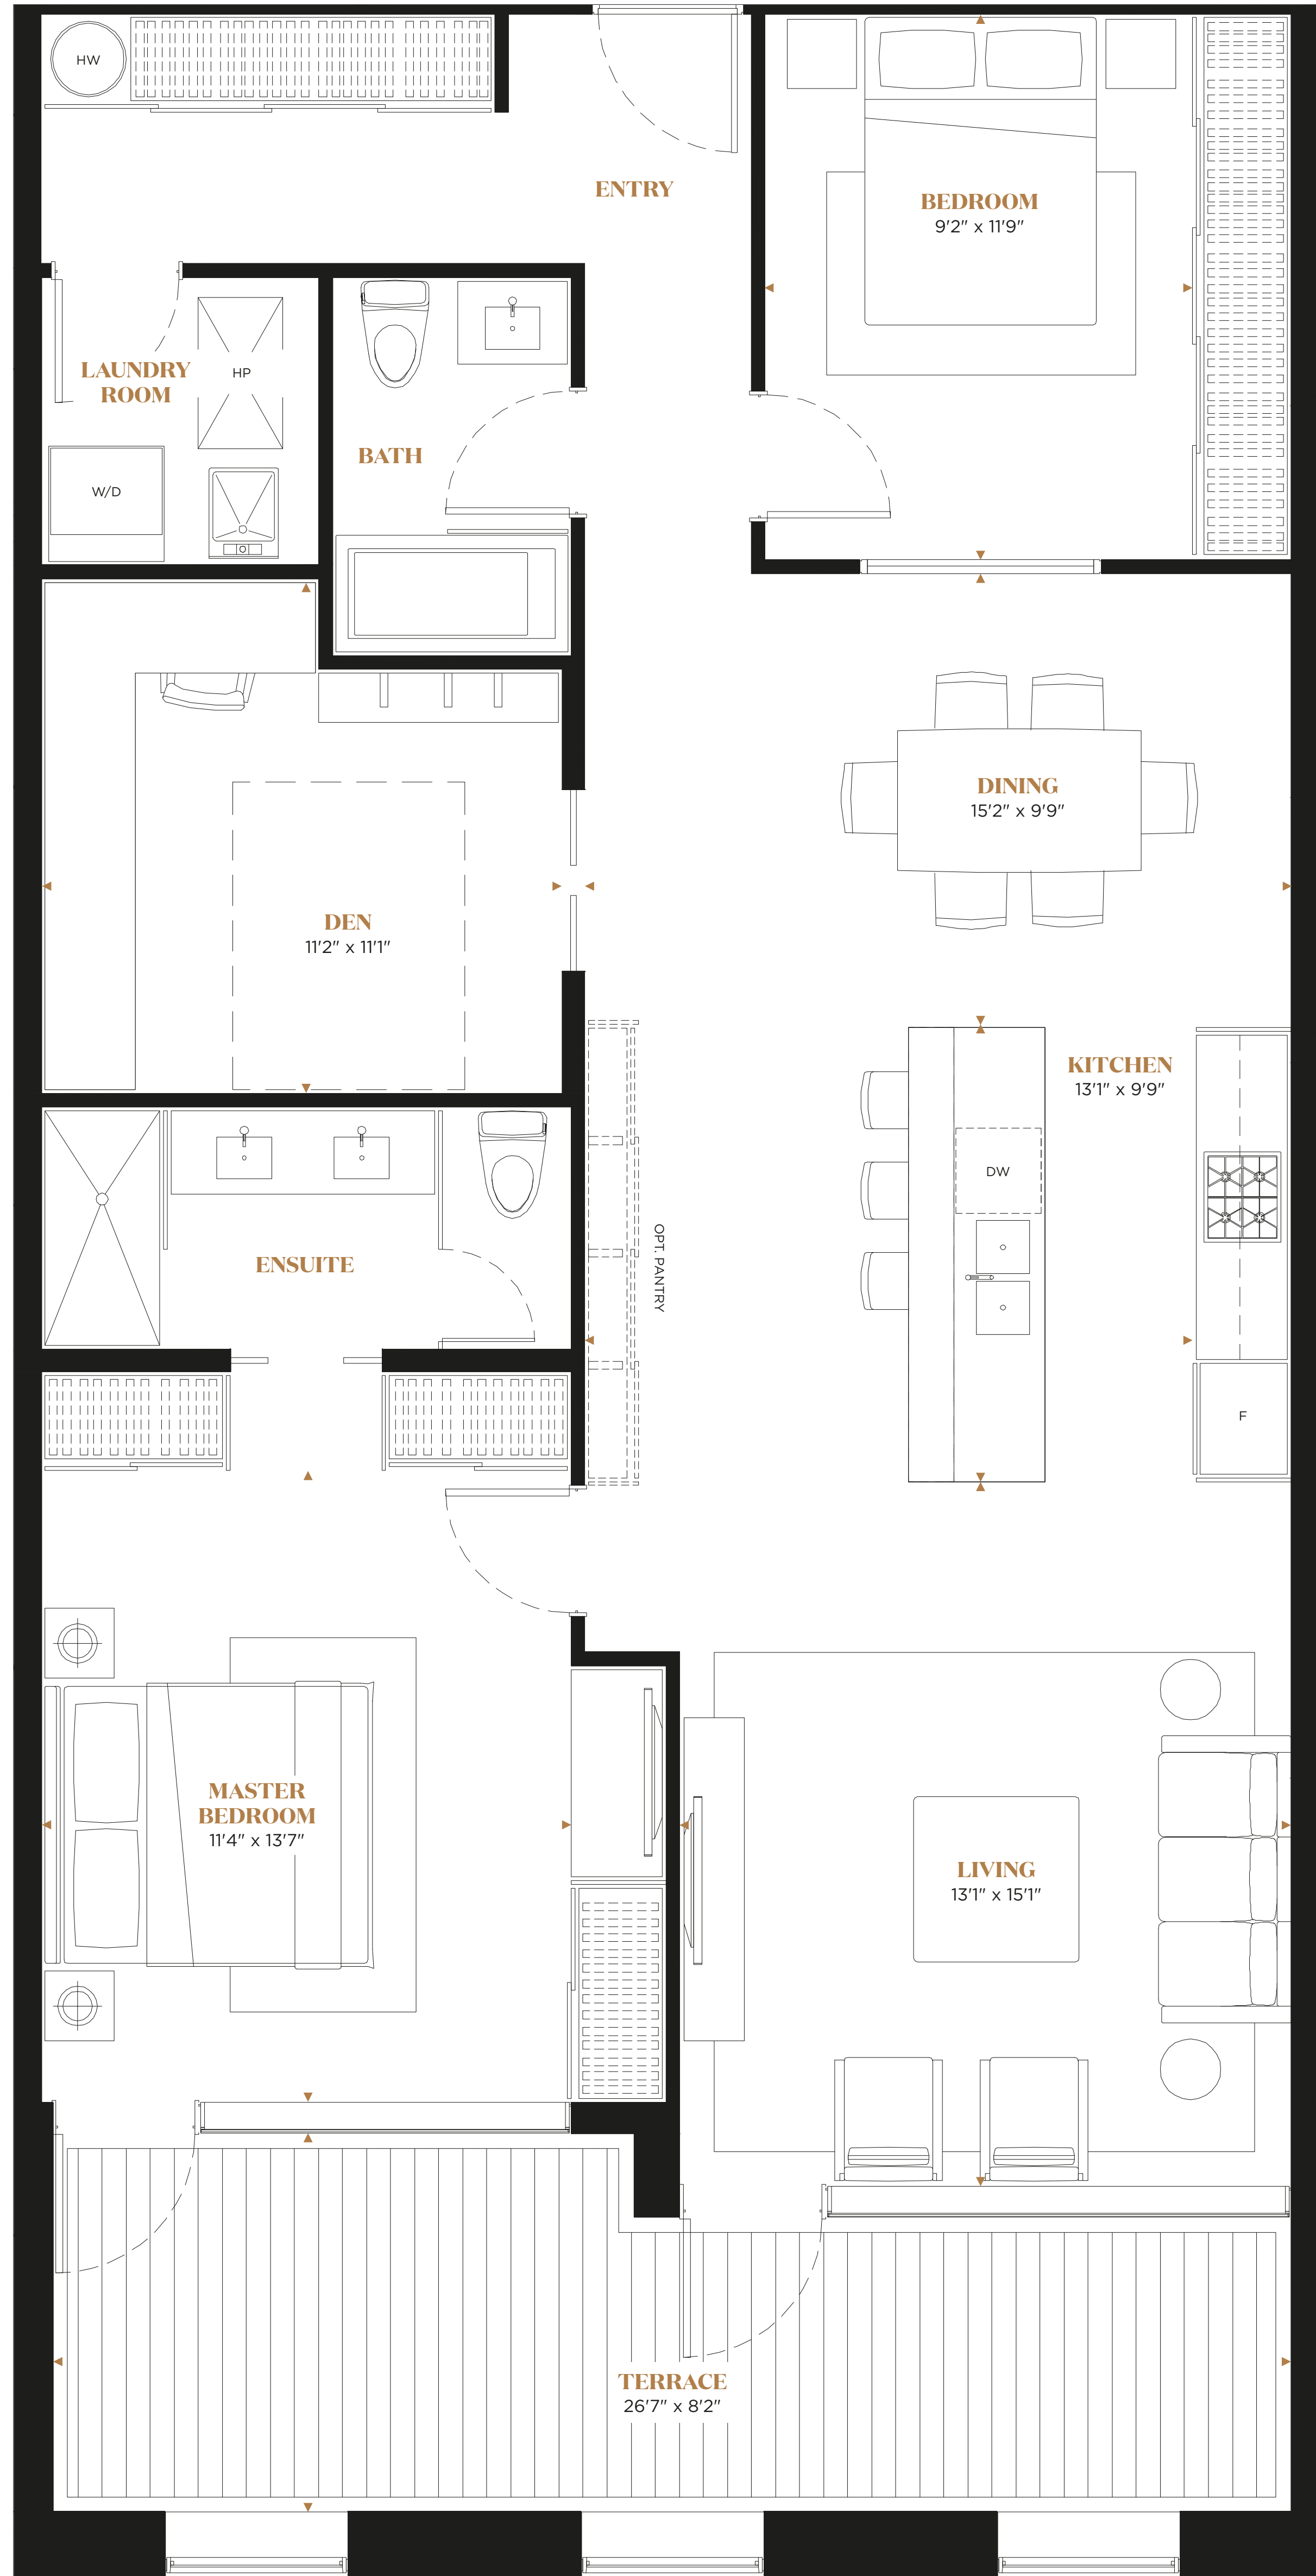

MOJITO

2 BEDROOM + DEN
1,373 SQ. FT.
INTERIOR

UNIT 308 - NO OUTDOOR TERRACE

ROOMS
2 Bedrooms • 2 Baths
Laundry Room • Den