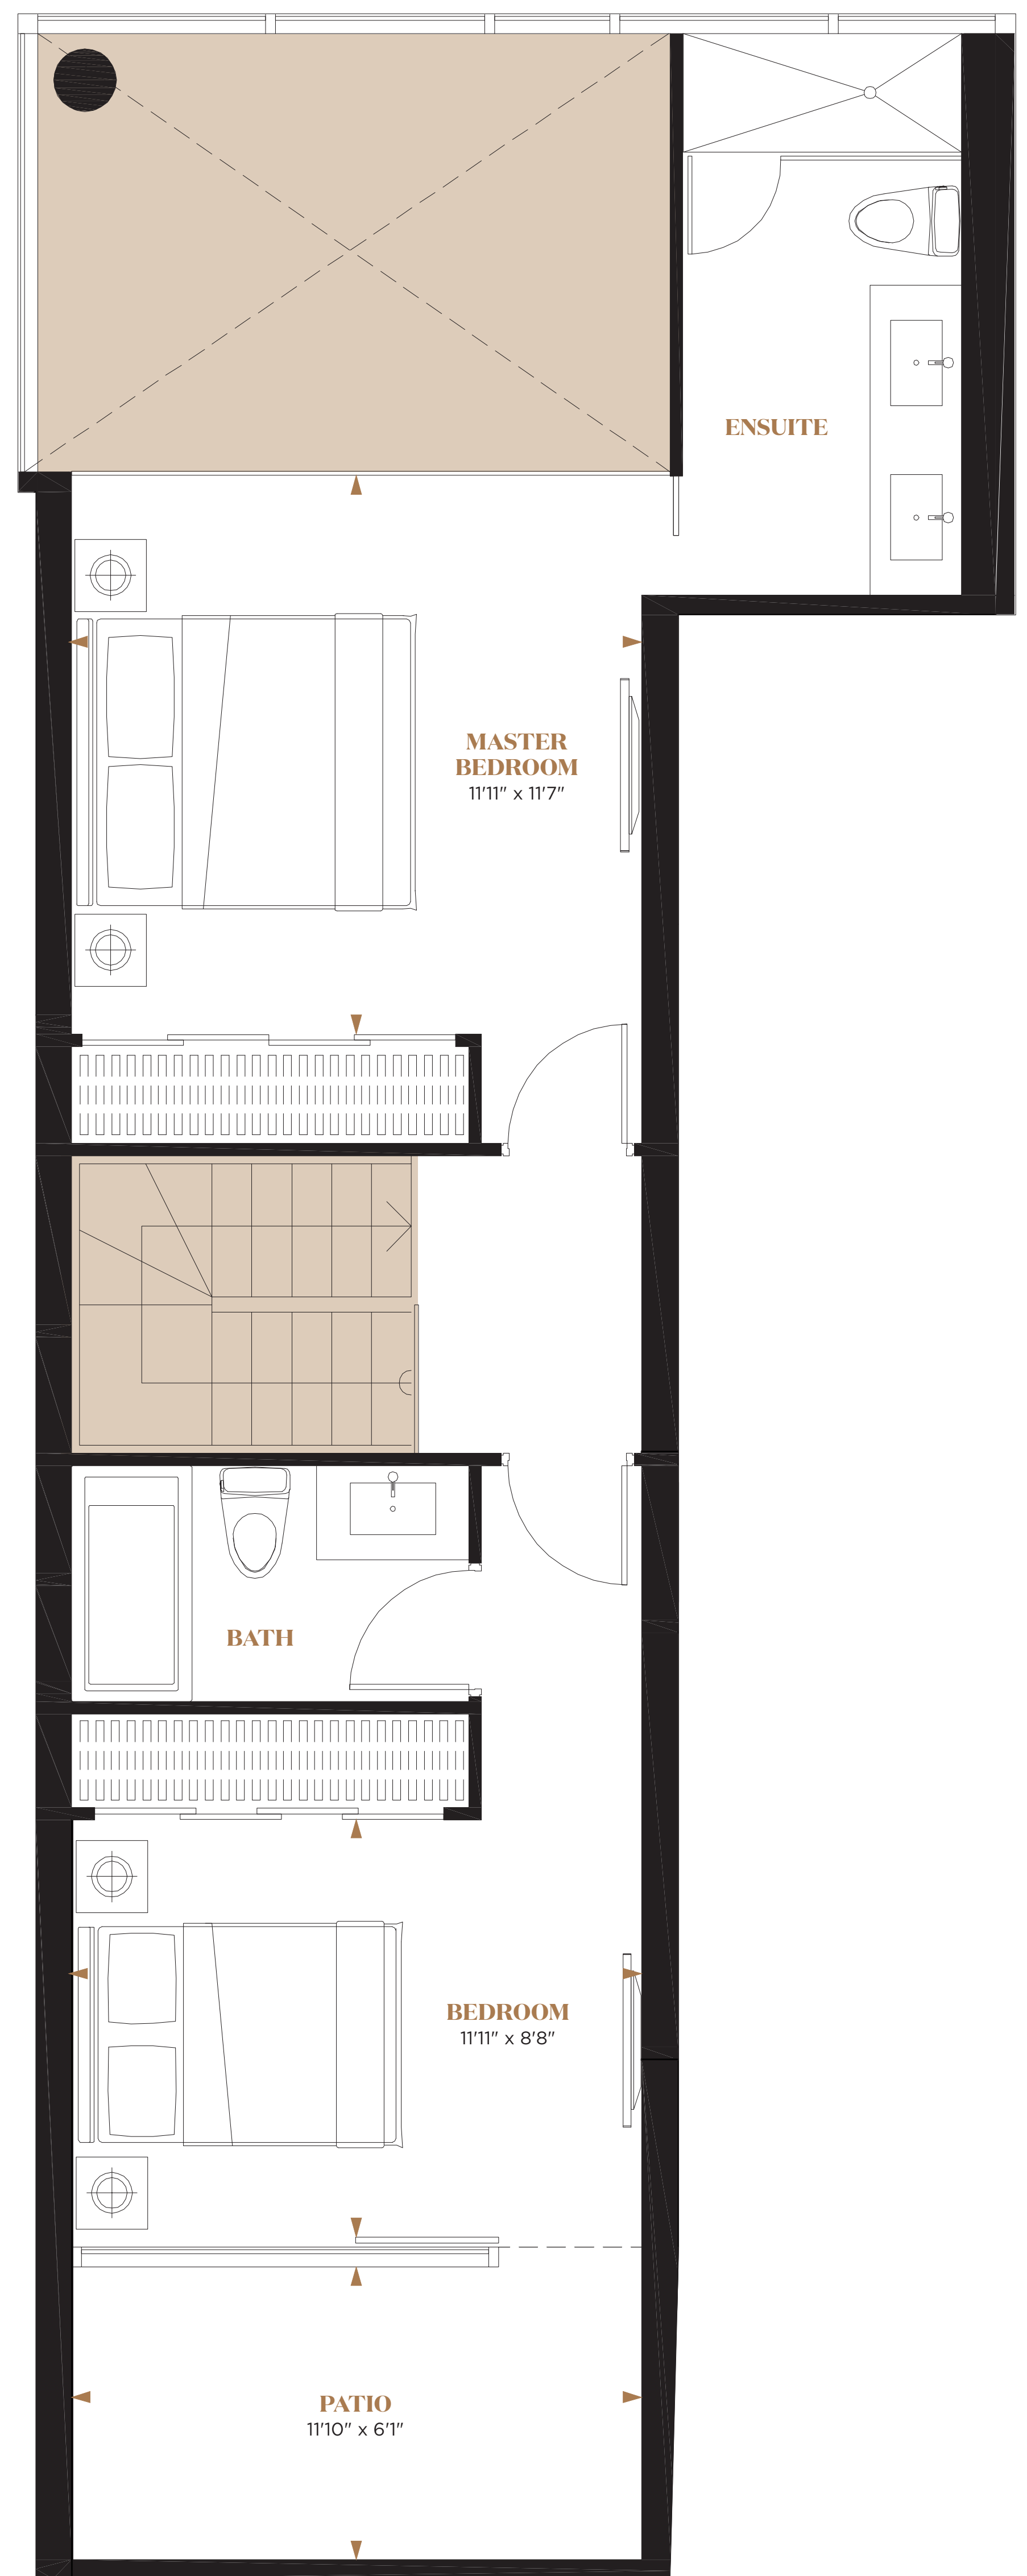

UPPER

ROOMS 2 Bedrooms • 2 Baths Laundry Room • Den