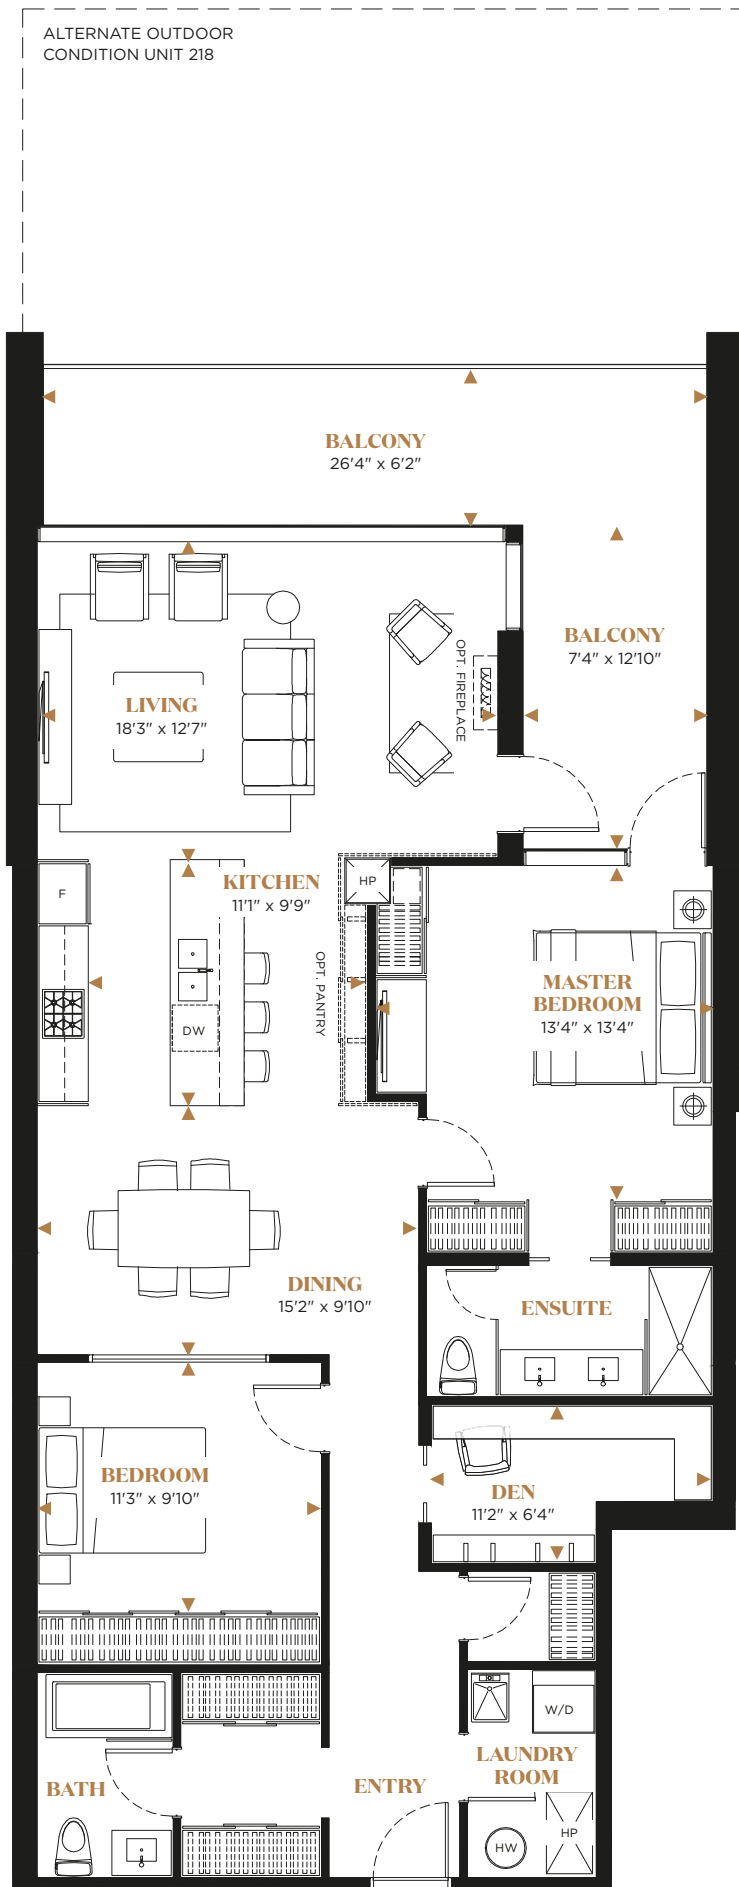

TAITINI

2 BEDROOM + DEN 1,461 SQ. FT. INTERIOR

ROOMS
2 Bedrooms • 2 Baths
Laundry Room • Den

All prices, figures, sizes, specifications and information are subject to change without notice.
Furniture is not included. E.&O.E. All areas and stated dimensions are approximate. Actual usable floor space, living area and square footage may vary from stated floor area. Terrace sizes and locations, if any, vary per floor.
All illustrations are artist's concept only.