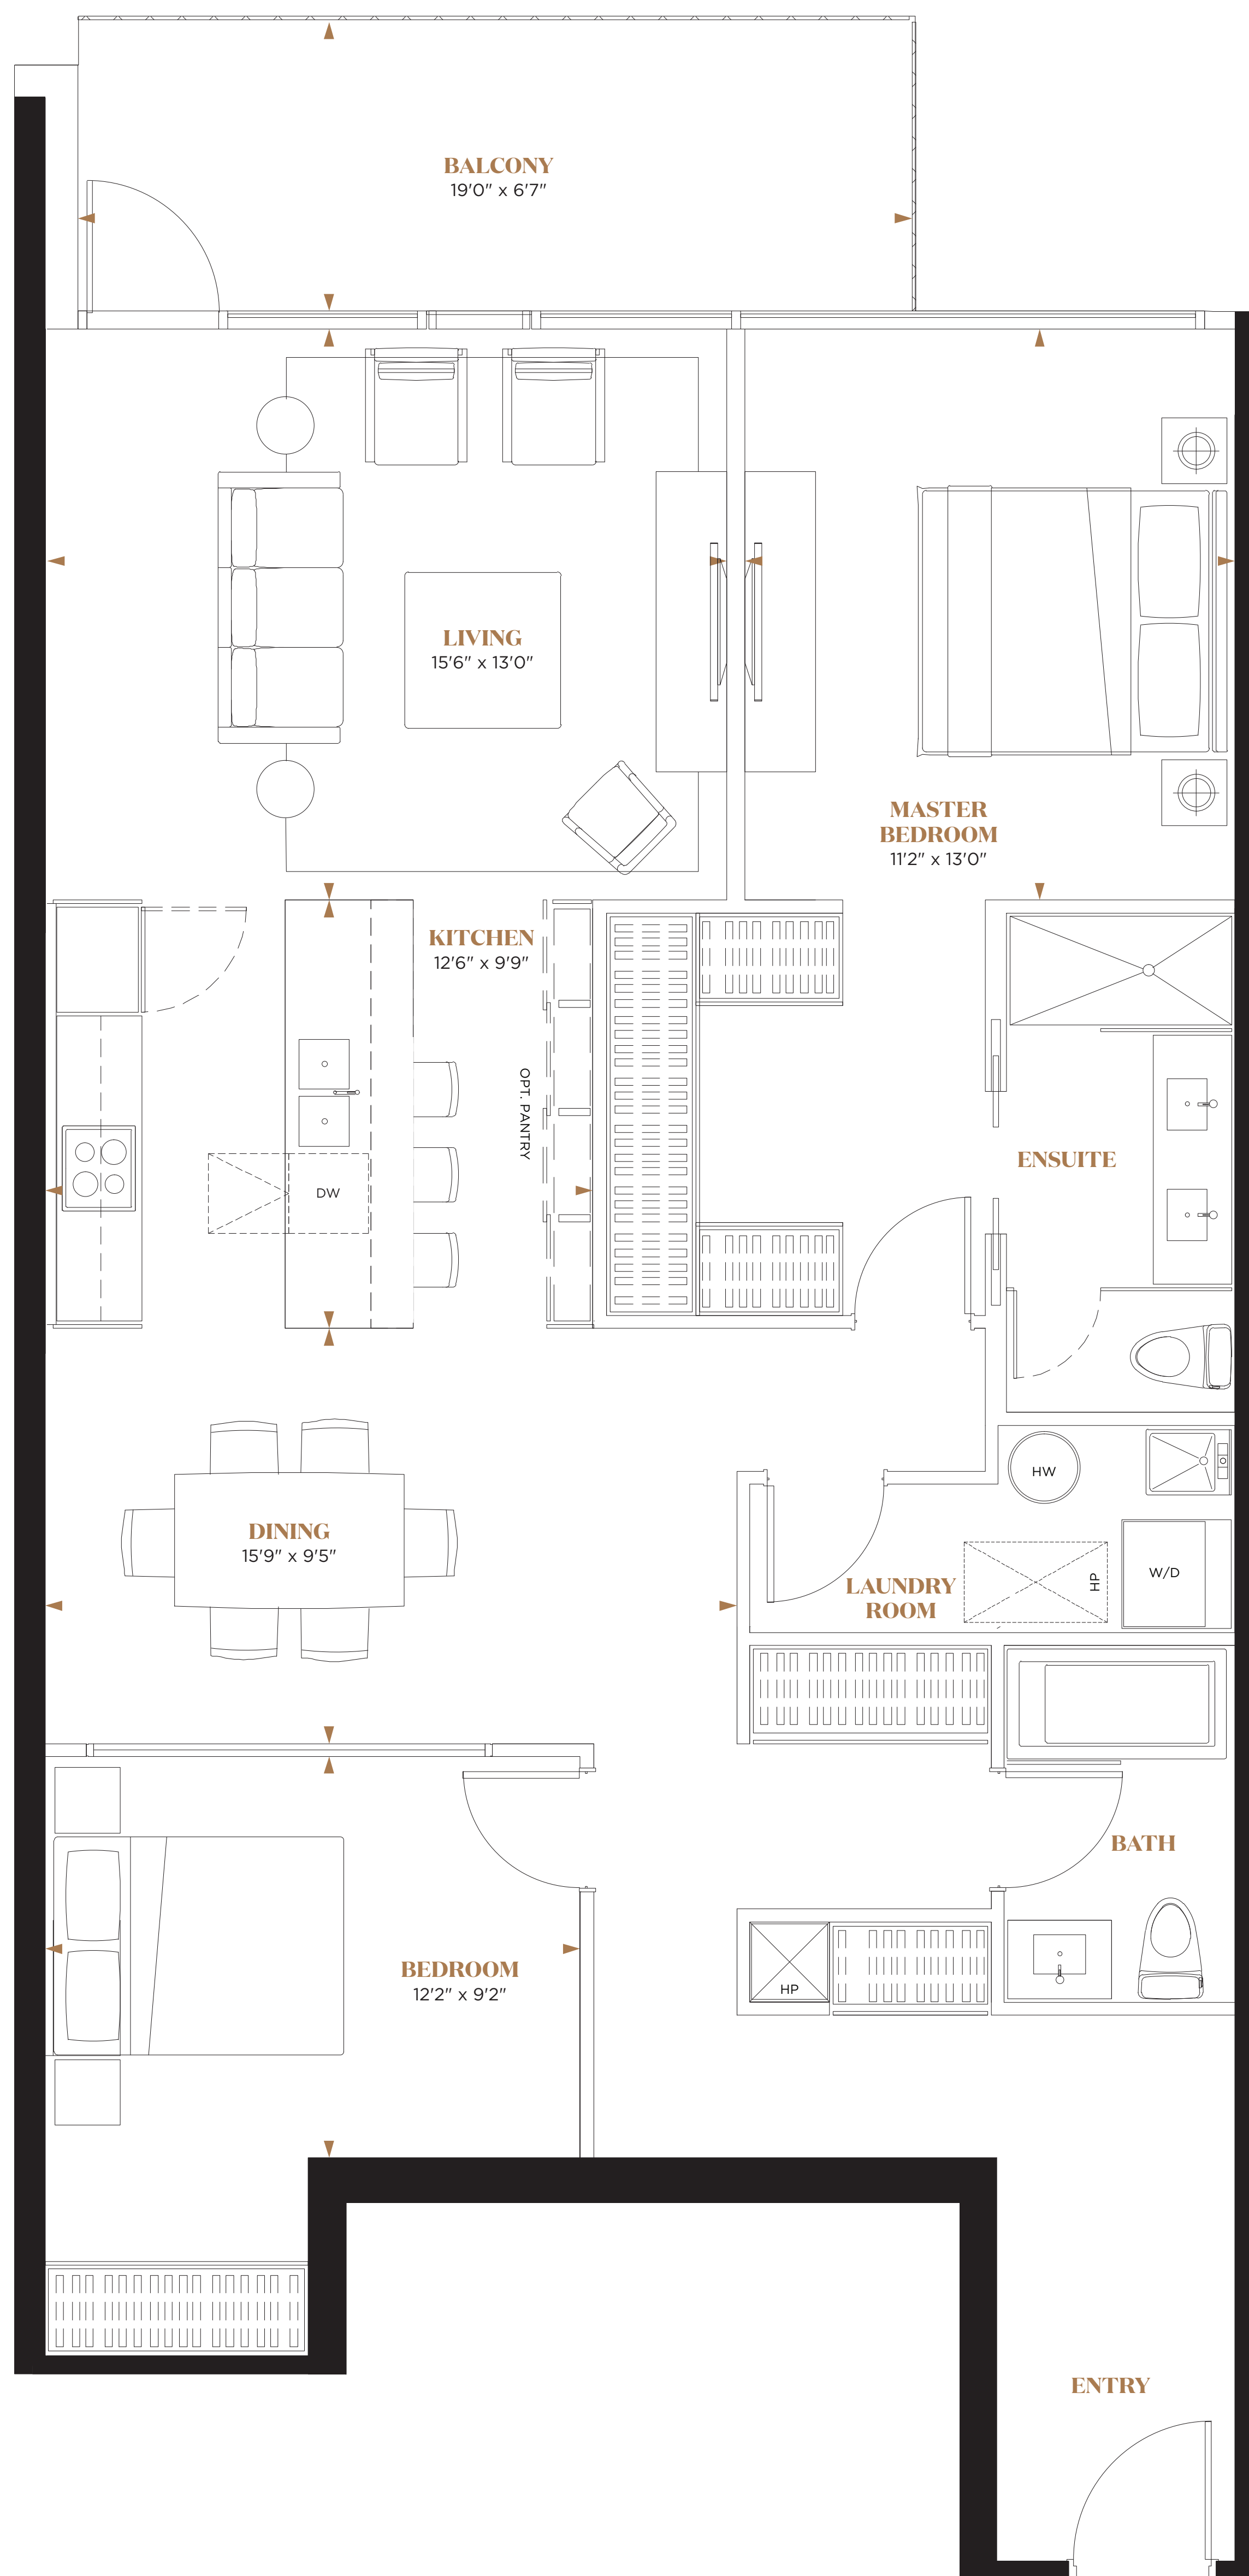

BELLINI

M

2 BEDROOM
412 | 1,319 SQ. FT.
513 | 1,318 SQ. FT.
INTERIOR

ROOMS
2 Bedrooms • 2 Baths
Laundry Room