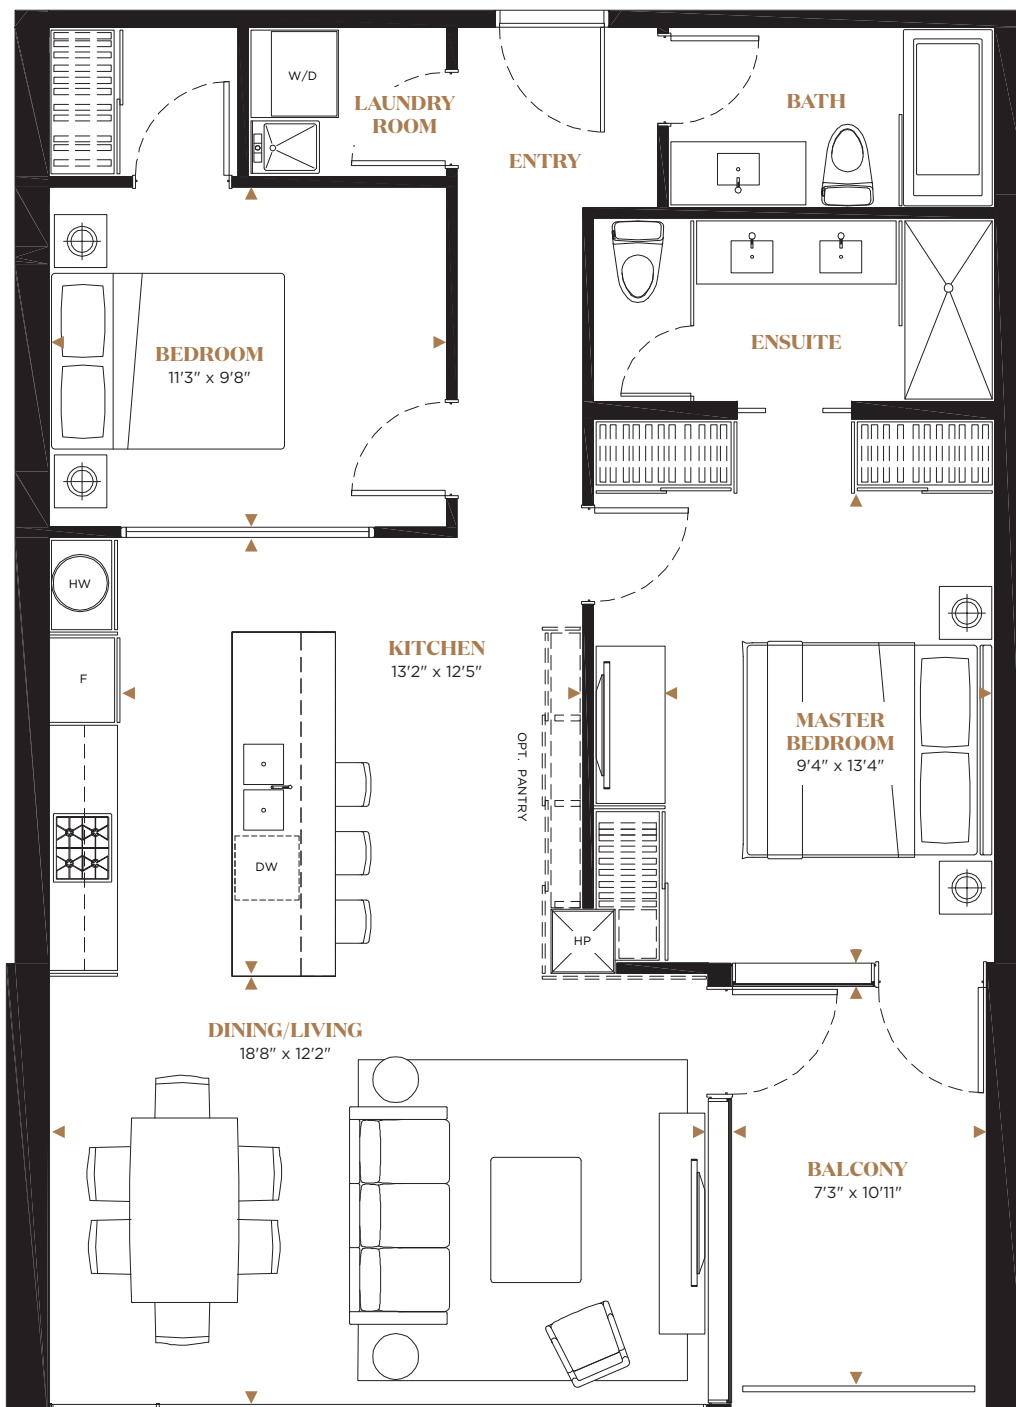

GOLD MEDALLION

2 BEDROOM
1,057 SQ. FT.
 INTERIOR

ROOMS
 2 Bedrooms • 2 Baths
 Laundry Room

7TH FLOOR

All prices, figures, sizes, specifications and information are subject to change without notice.
 Furniture is not included. E.&O.E. All areas and stated dimensions are approximate. Actual usable floor space,
 living area and square footage may vary from stated floor area. Terrace sizes and locations, if any, vary per floor.
 All illustrations are artist's concept only.